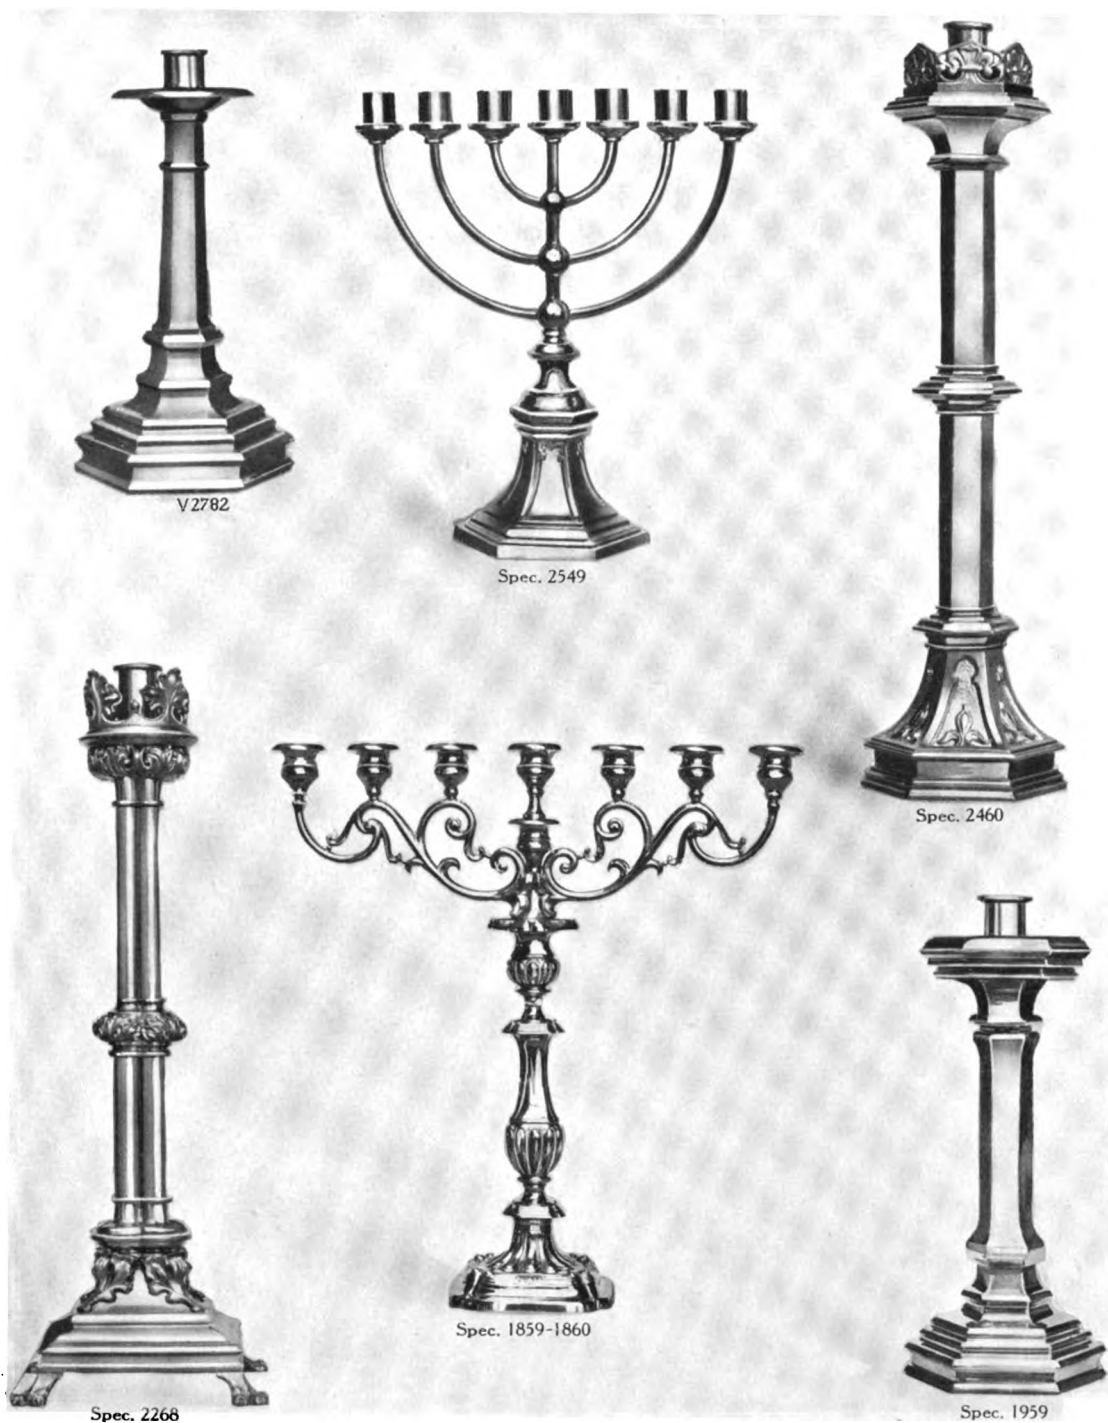

BRASS CANDLESTICKS AND CANDELABRA

No. V2782	Candlestick.	Height 13 inches	.....	$23.00 each
Spec. 2268	"	" 24 "	.....	50.00 "
Spec. 2460	"	" 22½ "	.....	38.00 "
Spec. 1959	"	" 18 "	.....	33.00 "
Spec. 2549	Candelabrum	" 14½ "	Width 12 inches	..... 50.00 "
Spec. 1859-60	"	" 18 "	" 15 "	..... 48.00 "