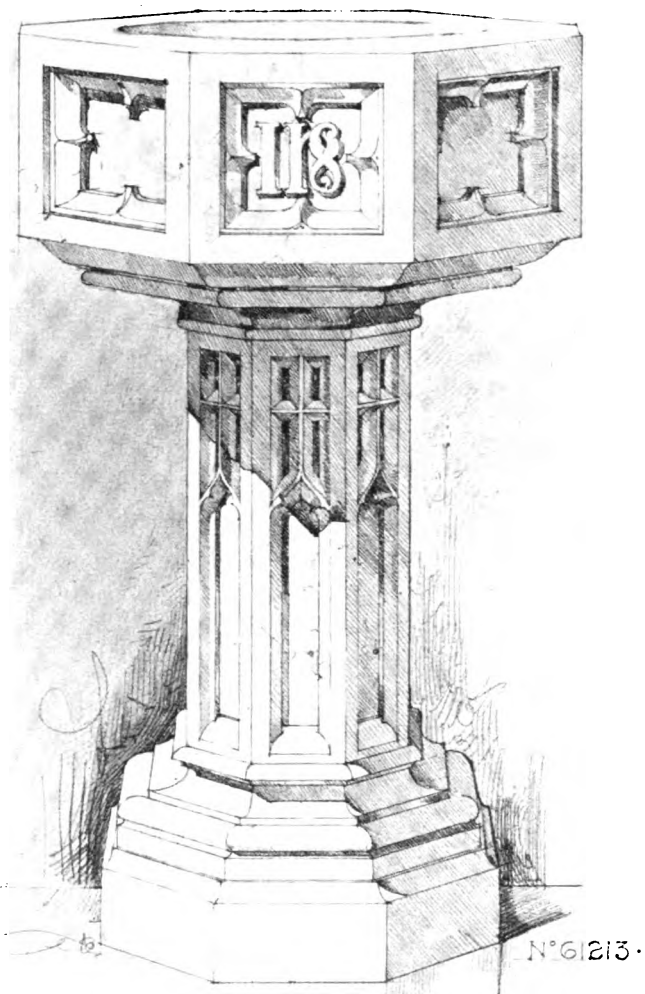

BAPTISMAL FONT

No. 61213 Carved White Italian Marble Font..... $330.00
Height 39 inches. Greatest diameter 20³/₄ inches