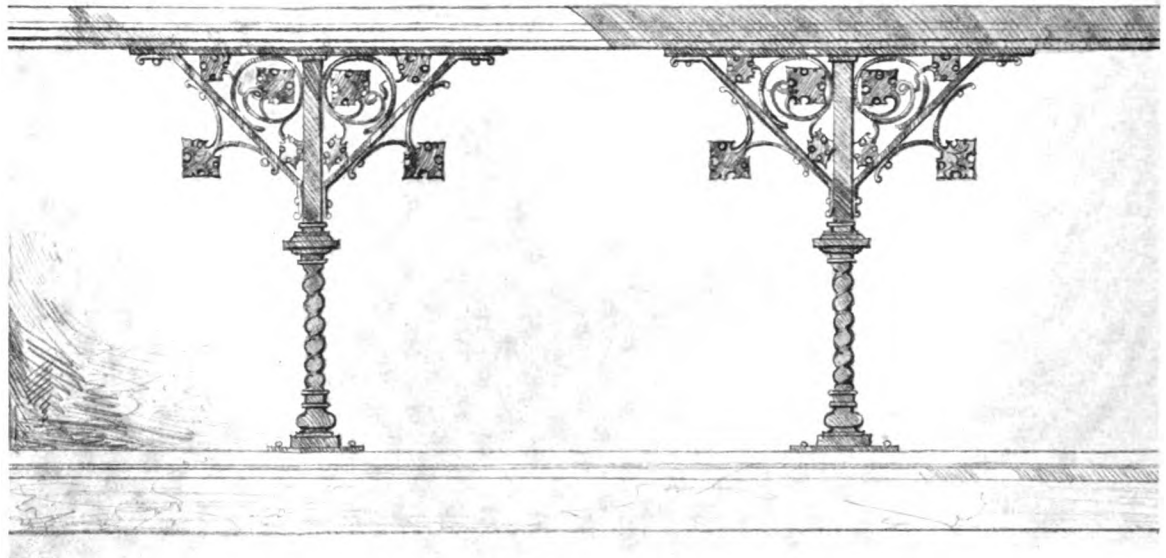

ALTAR GATES AND ALTAR RAIL STANDARDS

No. Spec. 2254 Altar Rail Standard, Brass. Height 27 inches .....each $21.00

Spec. 2254 Altar Gates, Brass. Height 27 inches .....pair 200.00

Above prices do not include top rail

Altar Rails furnished in Brass, Bronze or Marble to suit requirements. Designs and estimates upon application