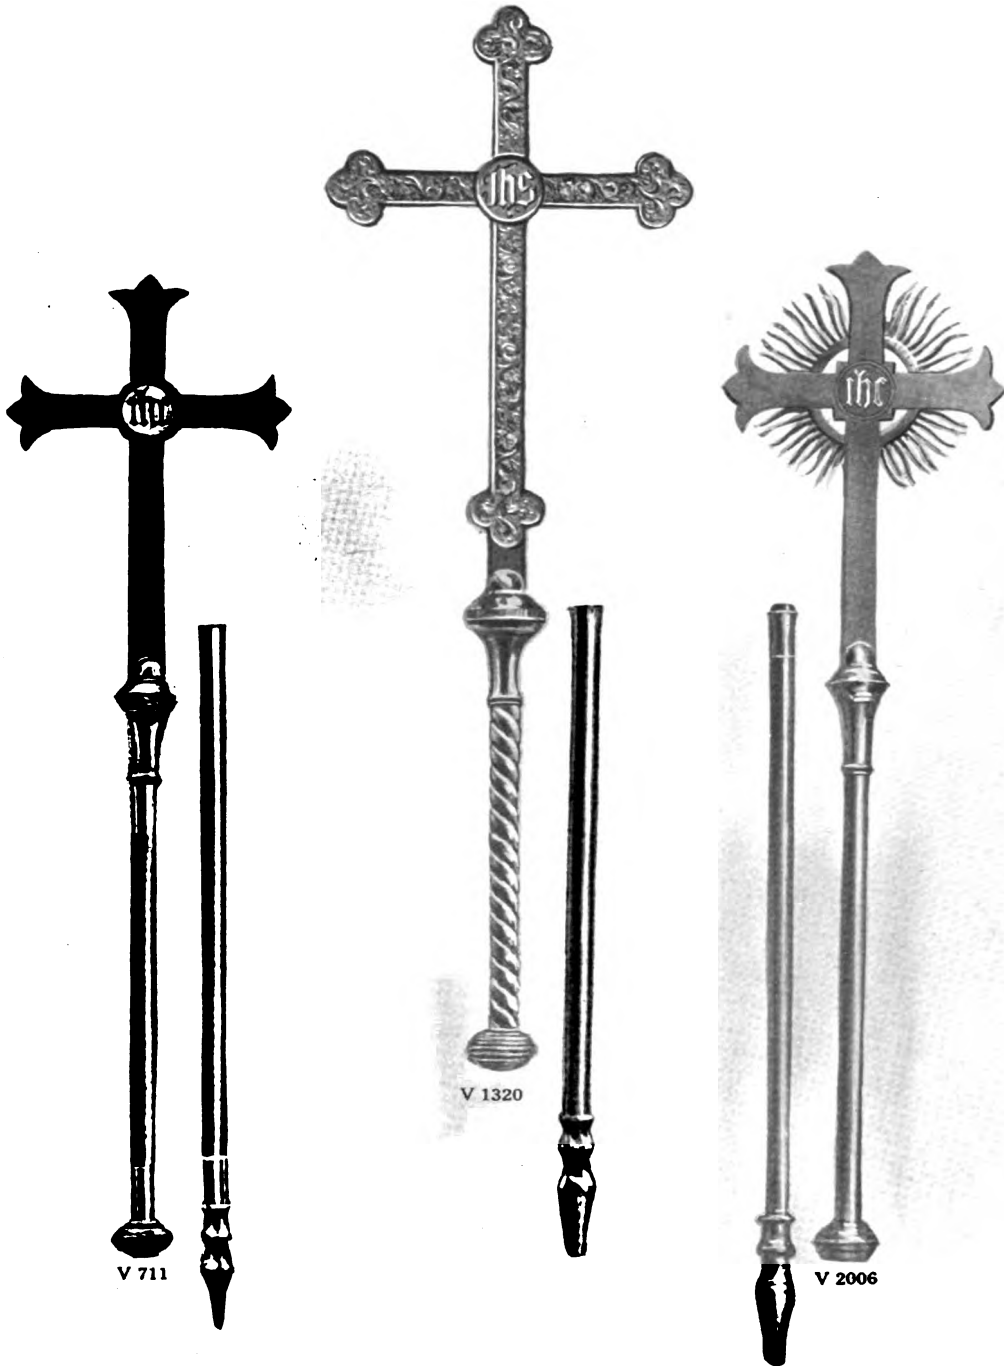

BRASS PROCESSIONAL CROSSES

No. V711	Cross.	Length 18 inches.	Oak Staff.	Total length 6 feet.....	$20.00
V1320	"	" 24 "	Brass "	" " 6 " 3 inches.....	28.00
V2006	"	" 18 "	Oak "	" " 6 "	26.00
V1320	May be had with Oak Staff.....				28.00

Prices include one set of rings. Additional set of rings $1.75