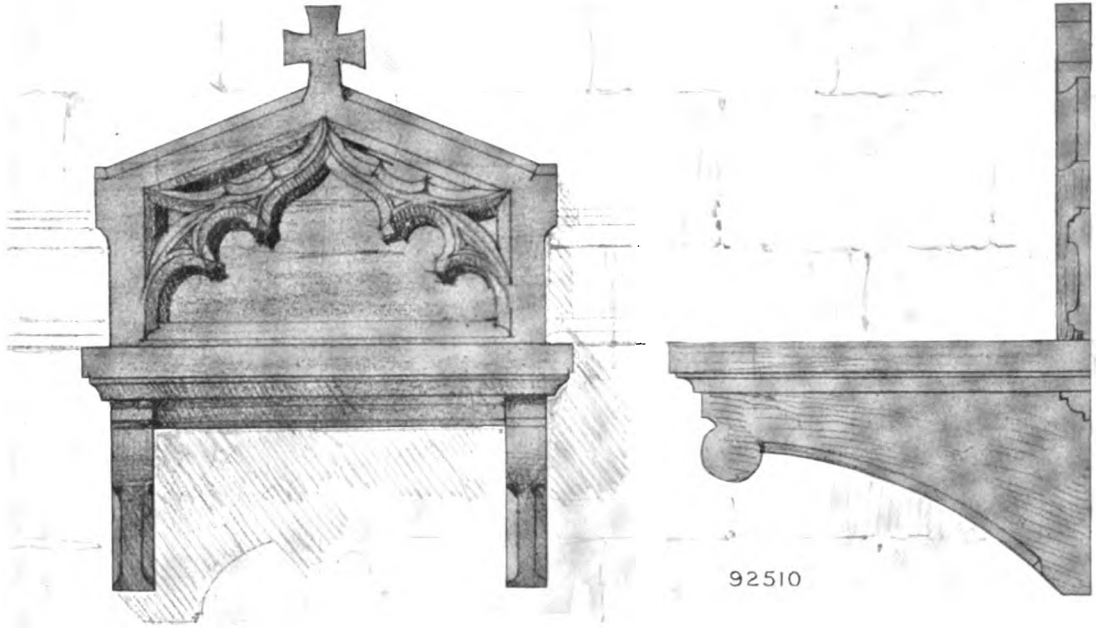

N^o 5712

BISHOP'S CHAIR

No. 5712 Total height 75 inches. Width 24 inches. Width of seat inside 20 inches. Made in oak \$200.00

92510

V 2229

SPEC. 2032

CREDESCENCE BRACKETS AND WALL DESK

No. 92510	Credence Bracket, Oak.	Width 18 inches.	Depth 16 inches.	Height 21 inches.....	\$44.00	
Spec. 2032	" "	Brass and Oak.	Width 24 inches.	Depth 12 inches.	Height 37 inches ..	80.00
V2229	Wall Desk, Brass.	Desk Plate 14 x 12 inches			30.00	