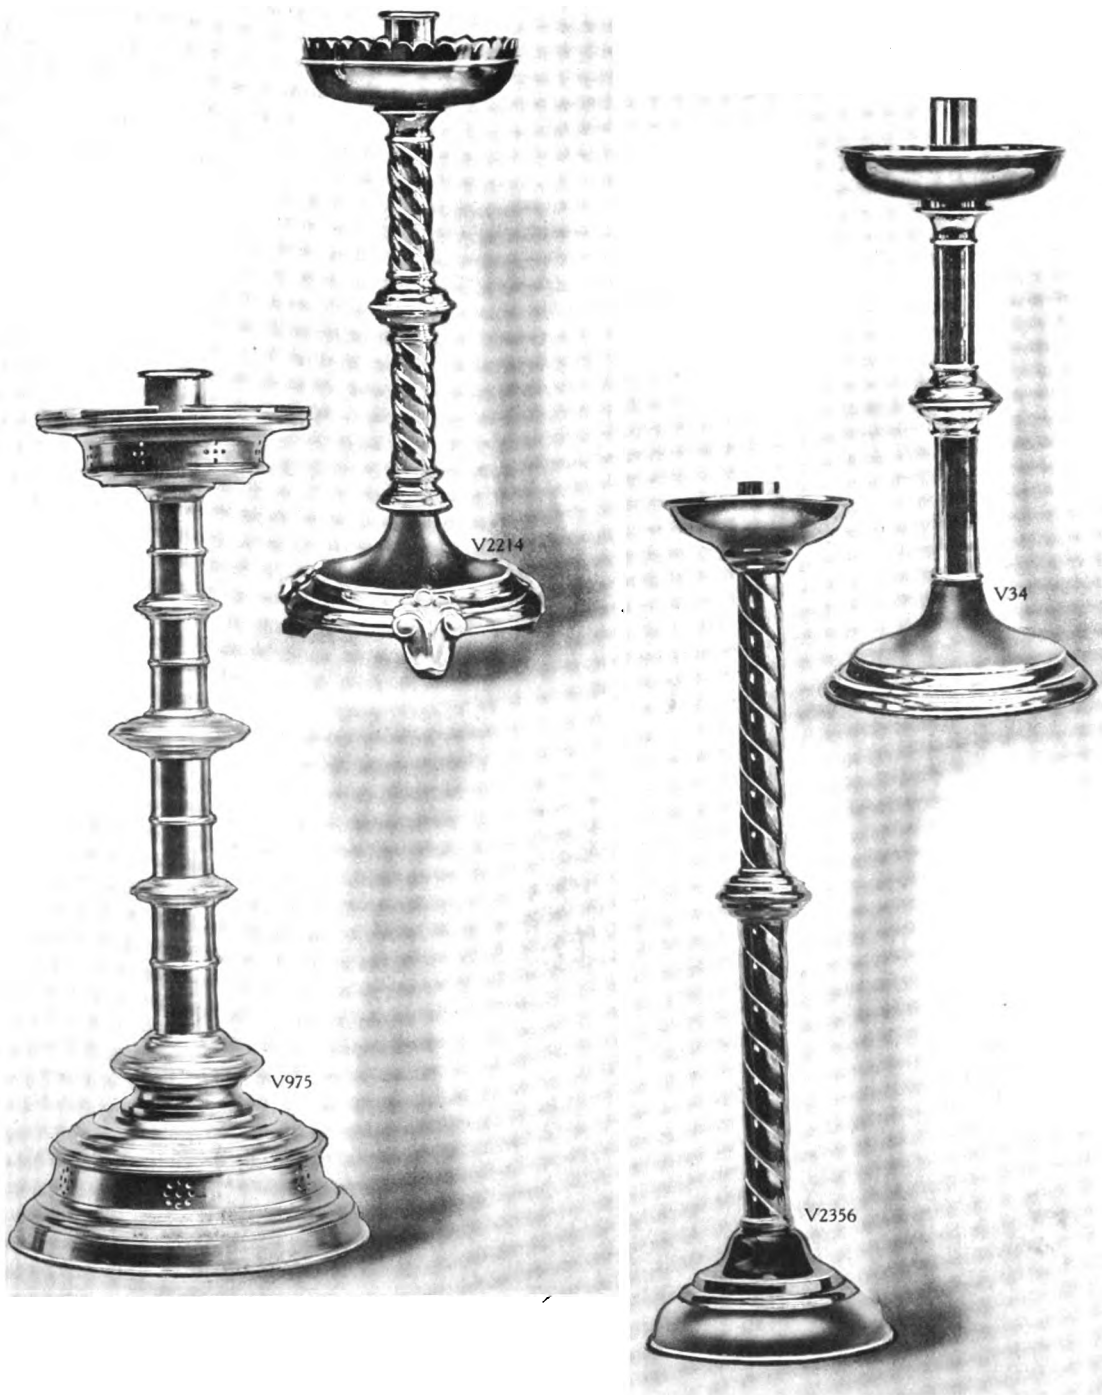

BRASS ALTAR CANDLESTICKS

No.	Candlestick.	Height	Price	No.	Candlestick.	Height	Price
V975	Candlestick.	9 inches	$6.50 each	V2356	Candlestick.	12 inches	$3.00 each
V975	"	12 "	8.00 "	V2356	"	15 "	3.50 "
V975	"	15 "	10.50 "	V2356	"	18 "	4.00 "
V975	"	18 "	14.00 "	V34	"	9 "	4.75 "
V975	"	24 "	22.00 "	V34	"	12 "	6.00 "
V975	"	30 "	34.00 "	V34	"	15 "	7.25 "
V2214	"	14 "	13.50 "	V34	"	18 "	8.75 "