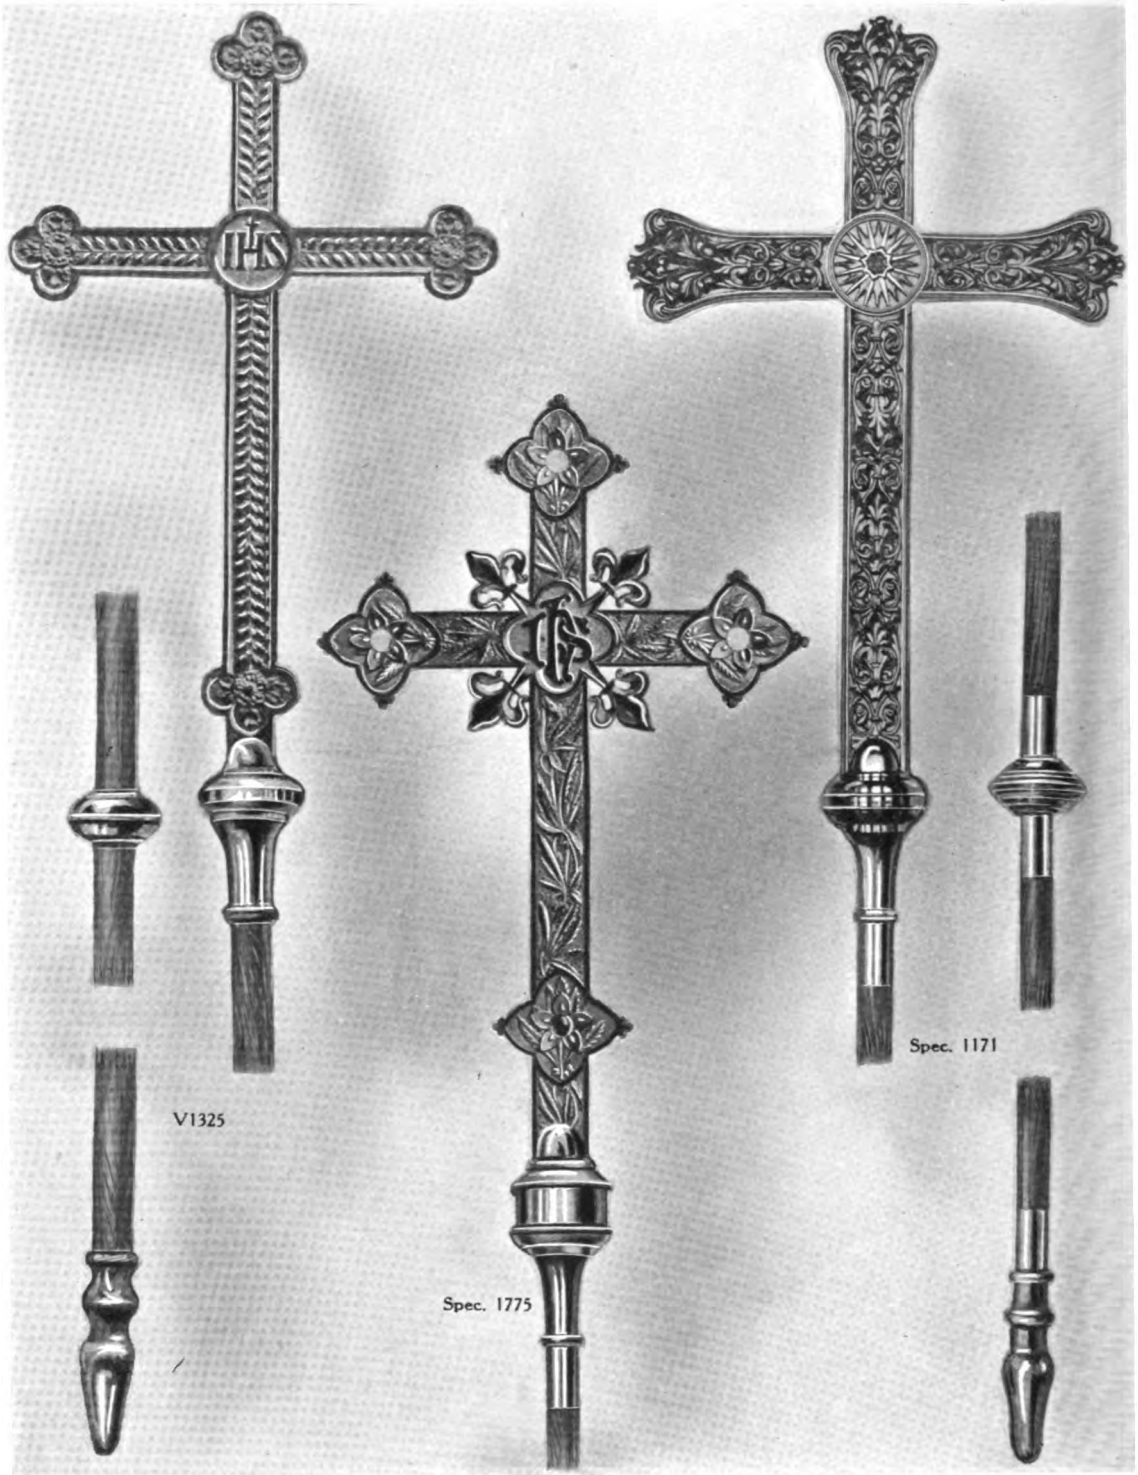

BRASS PROCESSIONAL CROSSES

No.	Spec.	Cross.	Length	Oak Staff.	Total length	Price
	1171	Cross.	24 inches.	Oak Staff.	Total length 7 feet	$95.00
	1775	"	24½ "	" "	" " 7 "	135.00
	V1325	"	24 "	Brass "	" " 6 " 3 inches	27.00
	V1325	With Oak Staff				27.00

Prices include one set of rings. Additional set of rings $1.75