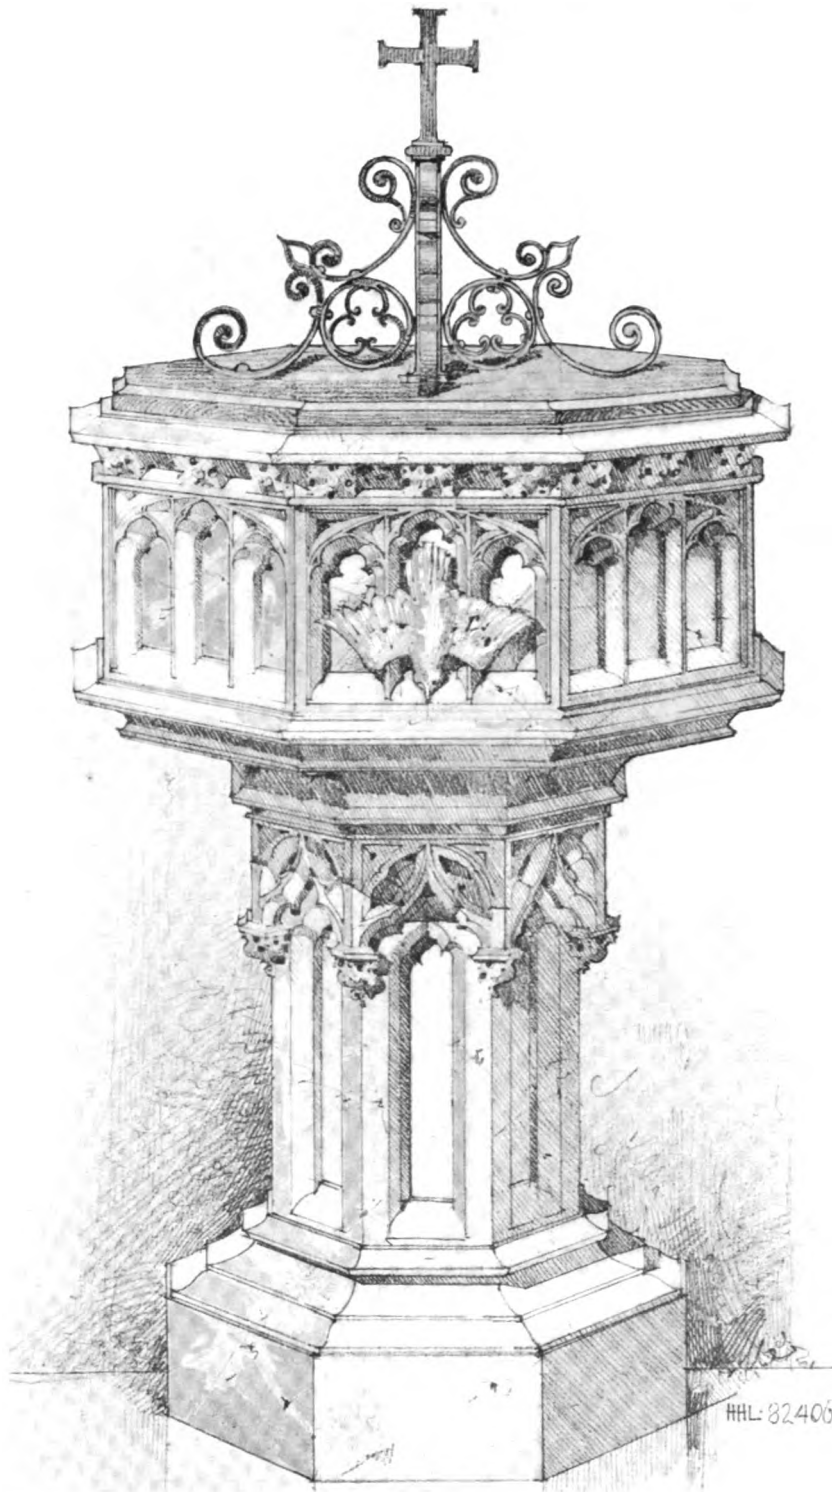

BAPTISMAL FONT

No. 82406 Carved White Italian Marble Font. Height 39 inches. Greatest diameter 26½ inches $700.00
Bronze and Oak Cover 95.00