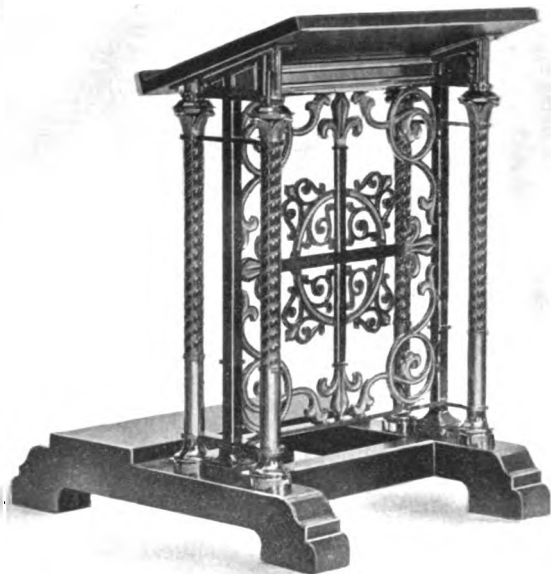

Spec. 1745

LITANY DESKS

No.	Spec.	Litany Desk, Brass and Oak.	Height	Desk	Price
	2246		37 inches.	18 x 25 inches	$295.00
	2213	" " " " " "	33 " "	11 x 22 " "	225.00
	2473	" " " " " "	37 " "	16 x 26 " "	195.00
	1745	" " " " " "	38 " "	16 x 26 " "	220.00