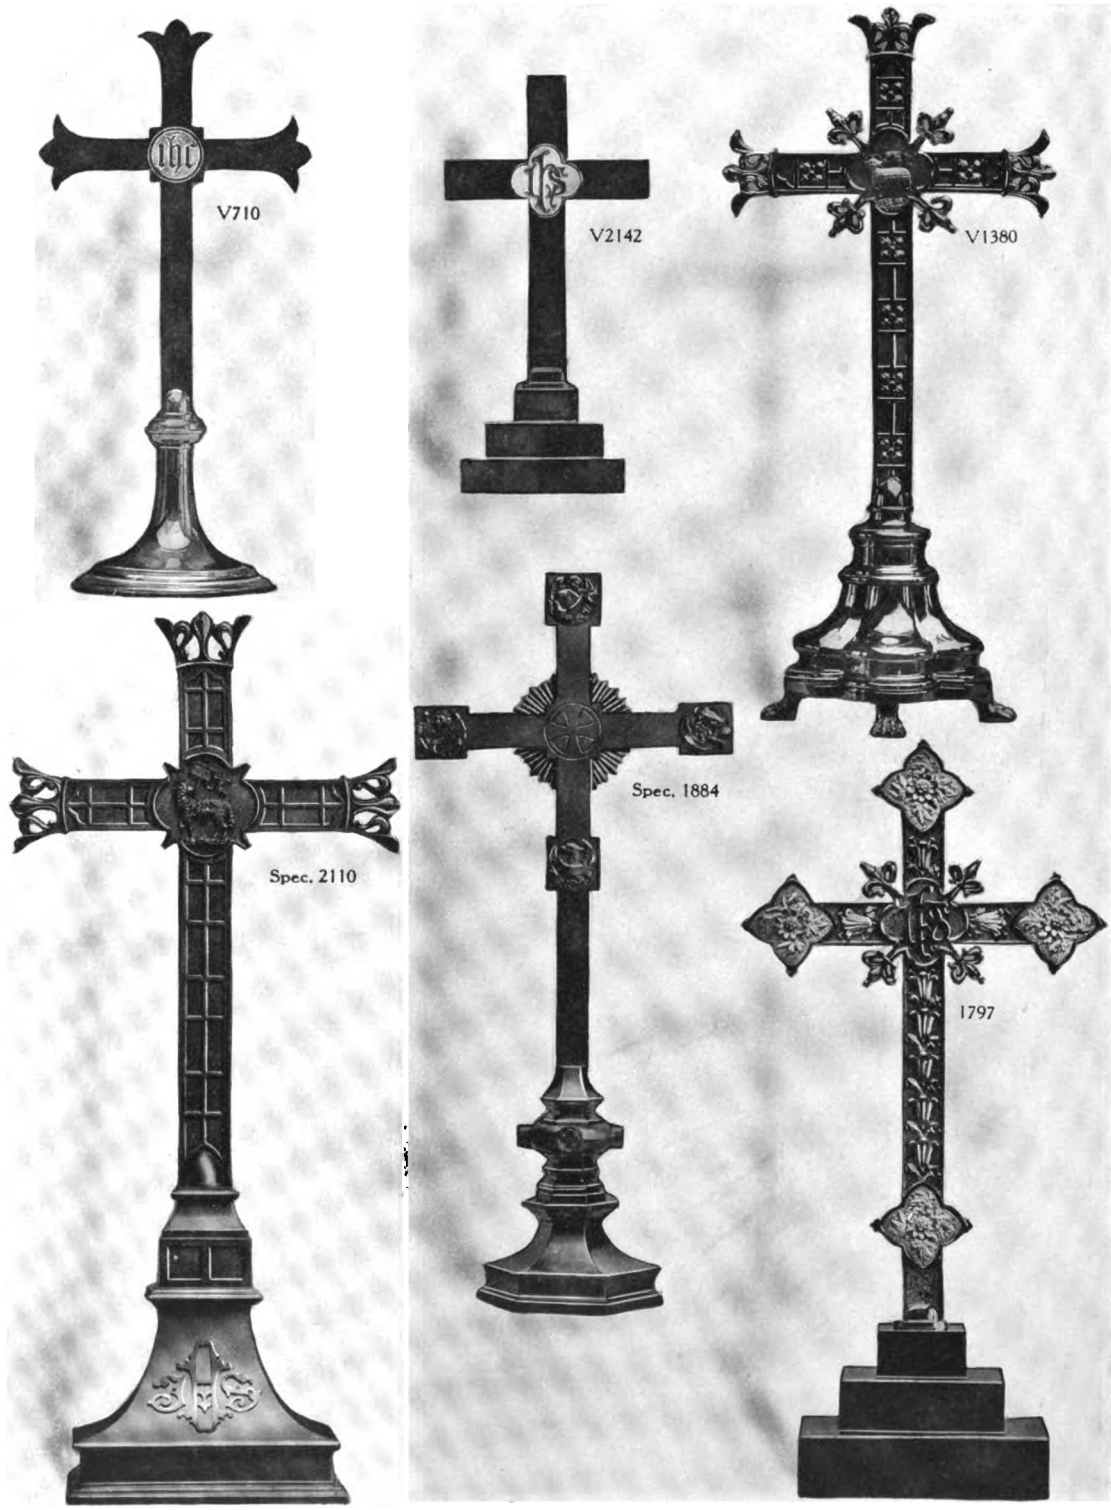

V450B

V450

V2000

V2276

Spec. 2083

BRASS ALTAR CROSSES

No.	Altar Cross.	Etched Passion Flowers.	Height	12 inches	18 inches	24 inches
V450B	30	\$17.00	\$22.00	\$30.00
V450B	30	37.00	46.00	60.00
V450	Plain, with IHS Monogram	12	12.50	16.00	21.00
V450	30	26.00	34.00	46.00
V2000	With IHS Monogram and Rays.	Height 24 inches	30.00		
V2000	30	38.00		
V2276	Illustrative of the two Sacrifices of the Cross and Mass.	Height 10 ins.	\$10.00	12½ ins.	11.50
Spec. 2083	Height 24 inches			100.00