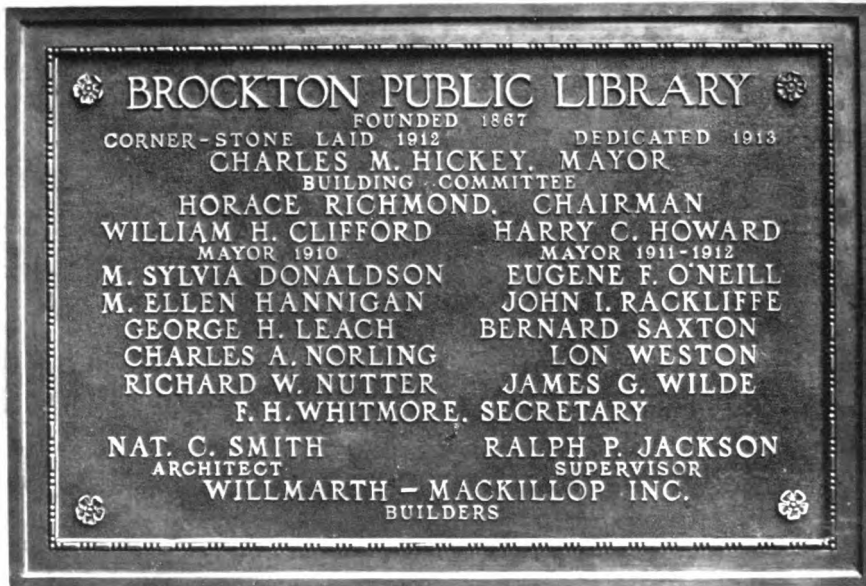

MEMORIAL TABLETS

"Hukill" Cast Bronze Memorial Tablet. 20 x 34 inches, on Oak back 26 x 40 inches

"Brockton" Cast Bronze Memorial Tablet. 36 x 24 inches. Nat. C. Smith, Architect. Cast by The Gorham Company

Special designs and estimates upon request