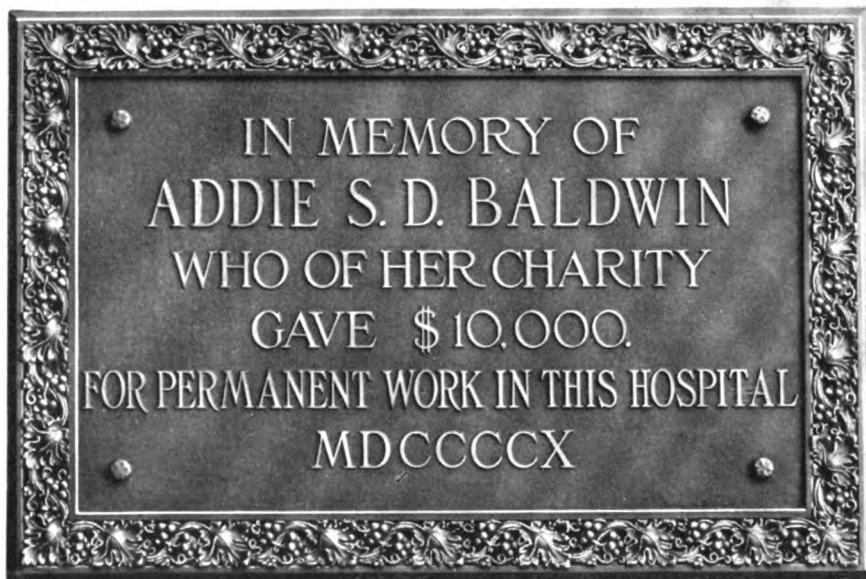

MEMORIAL TABLETS

"Curtiss" Cast Bronze Memorial Tablet. 30 x 20 inches
"Baldwin" " " " " " " 24 x 36 "

Special designs and estimates upon request