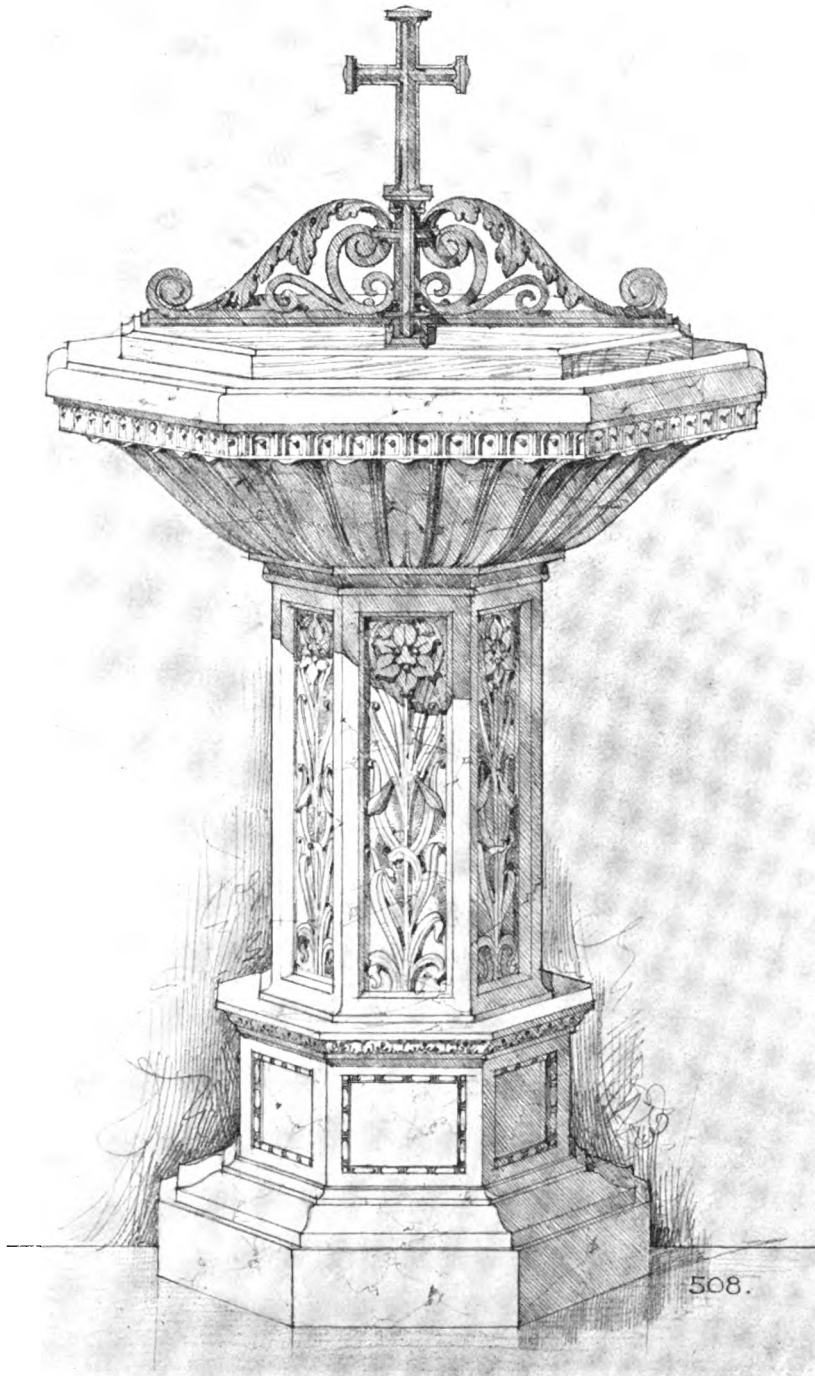

BAPTISMAL FONT

No. 508 Carved White Italian Marble Font. Height 40 inches. Greatest diameter 34 $\frac{1}{4}$ inches $700.00
Spec. 2035 Bronze and Oak Cover. Width 27 inches. Height 17 $\frac{1}{2}$ inches 130.00