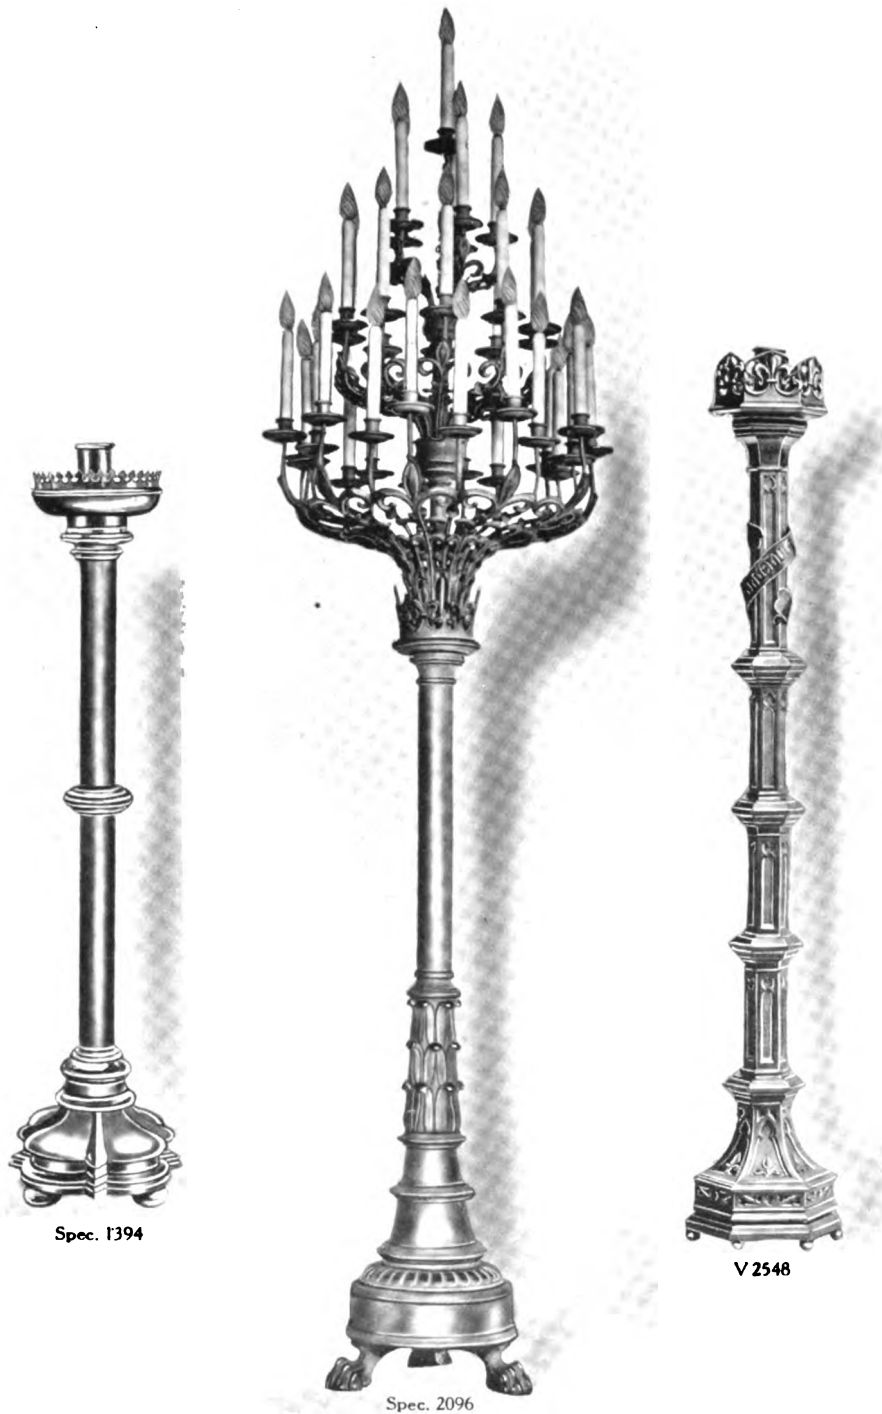

Spec. 1394

Spec. 2096

V2548

BRASS PASCHAL CANDLESTICKS AND CANDELABRUM

No. Spec. 1394	Paschal Candlestick.	Height 52 inches.....	$86.00 each
Spec. 2096	Electric Candelabrum.	36 lights. Height 8 feet 3 inches	380.00 ..
		Also made for wax candles	
V2548	Paschal Candlestick.	Height 66 inches.....	200.00 ..