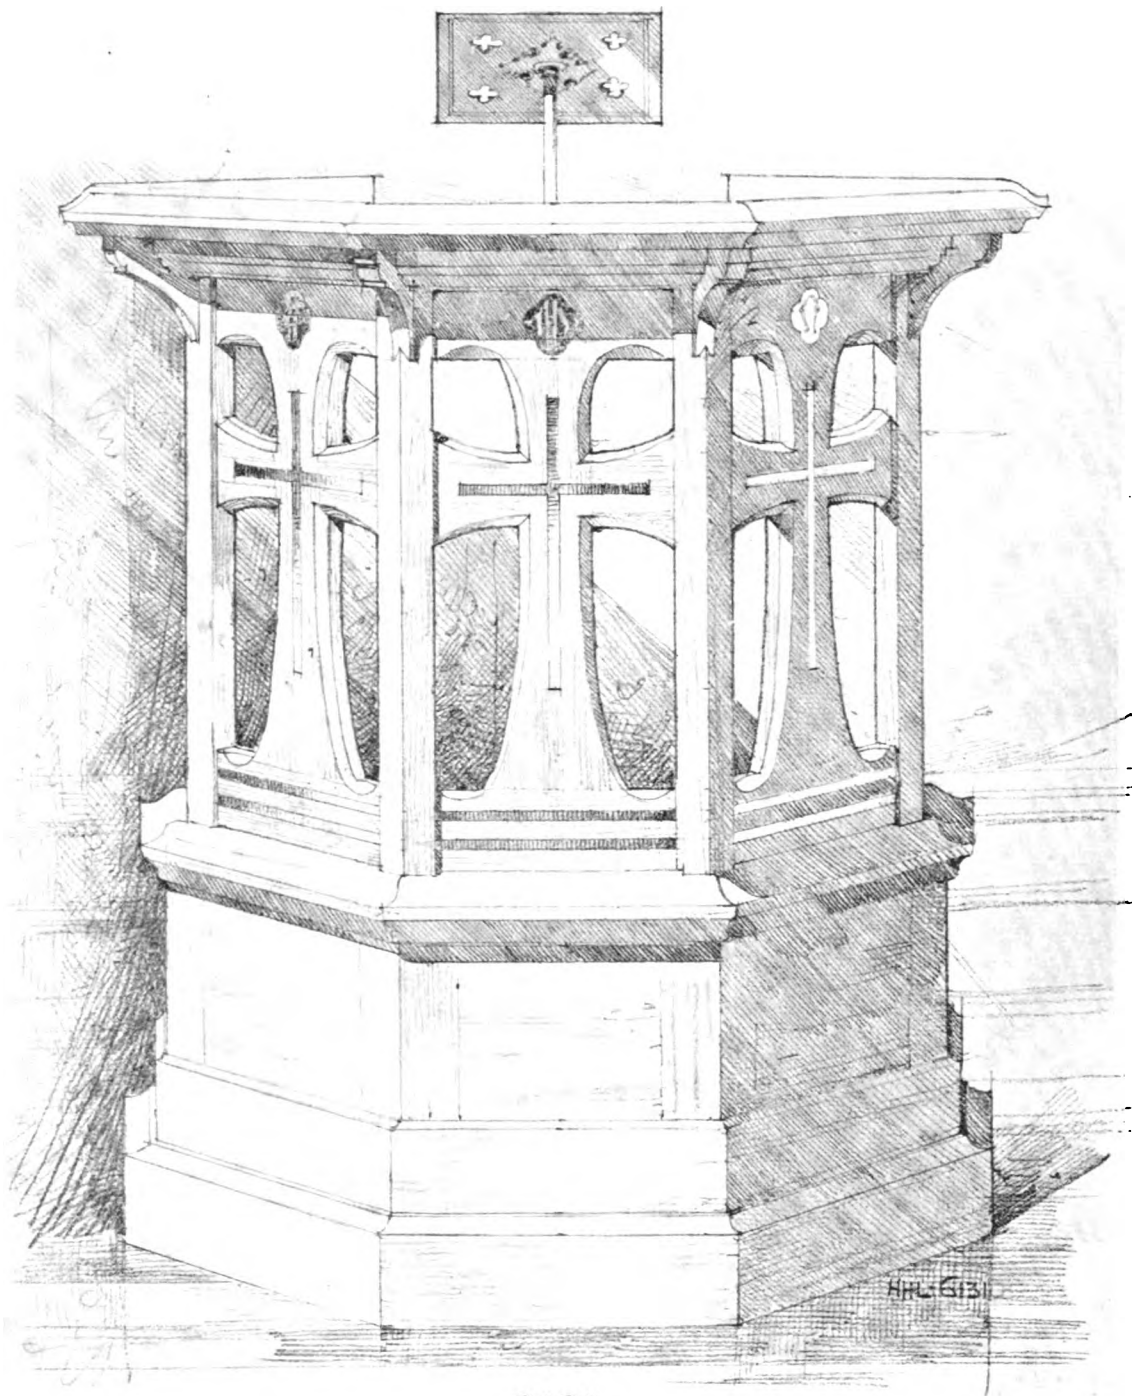

6131

OAK PULPIT WITH BRASS BOOK REST
No. 6131 Pulpit. Approximate price $270.00
Pulpits are made up specially in any desired wood
Sizes vary as individual cases require