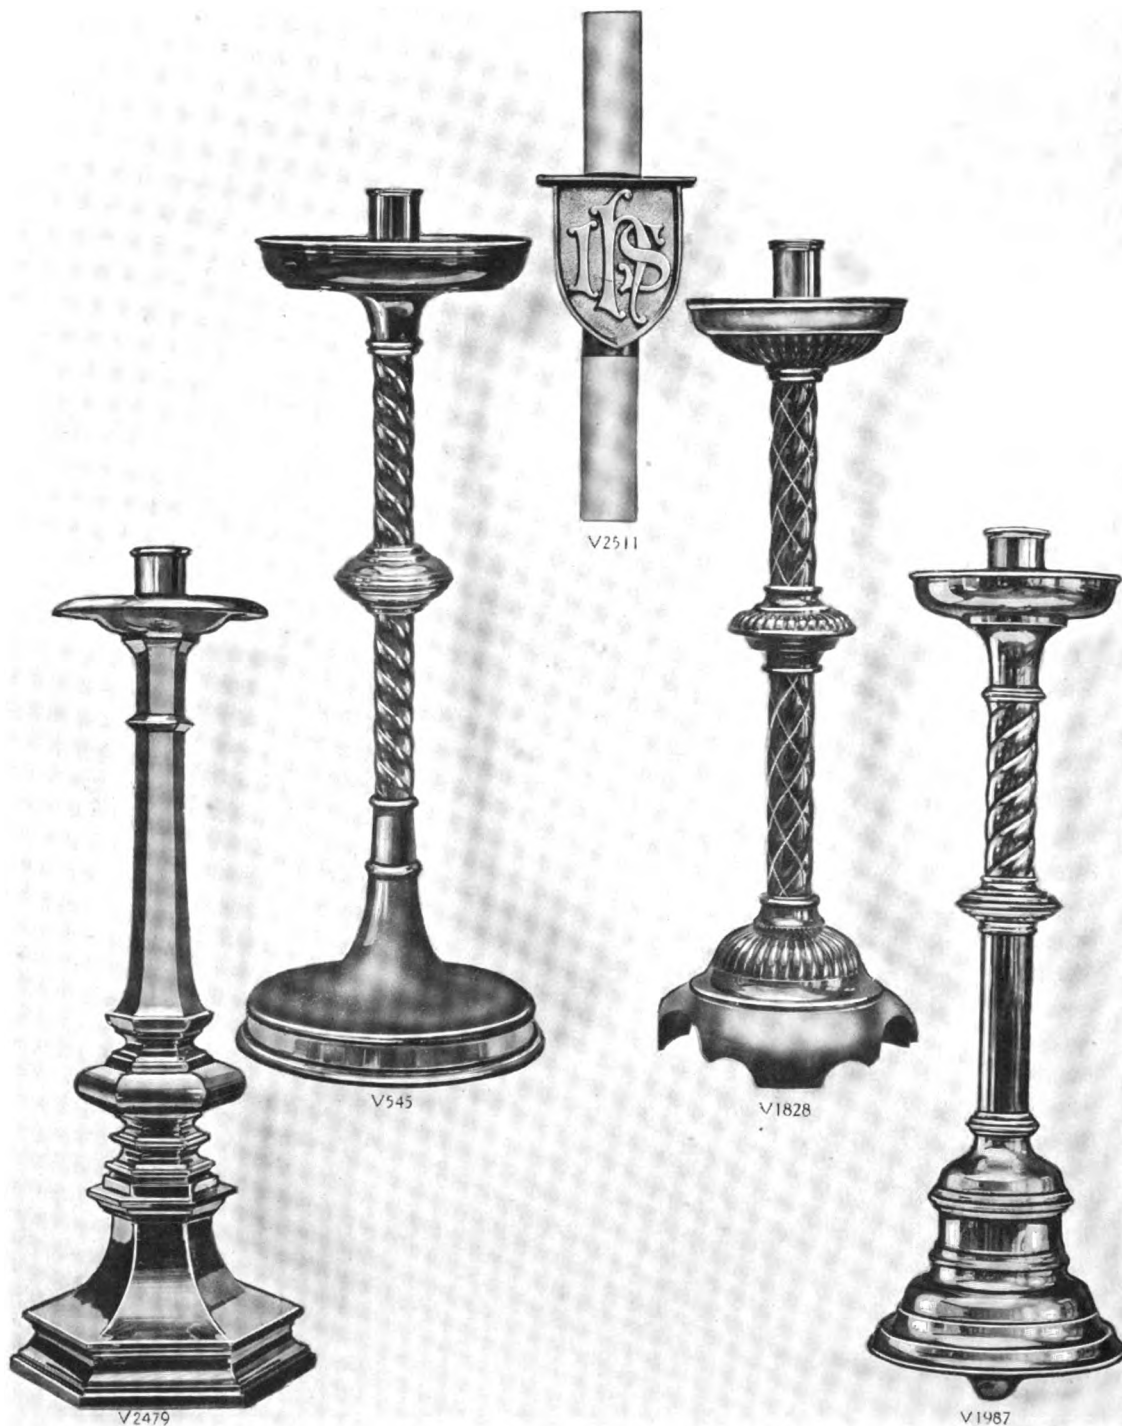

BRASS ALTAR CANDLESTICKS

No. V2479	Candlestick.	Height	9½ inches	.....	$12.00	each															
V2479	"	"	13	"	.....	18.00	"		No. V545	Candlestick.	Height	12½ inches	...	.....	$8.00	each					
V2479	"	"	15	"	.....	20.00	"		V545	"	"	15	"	.....	10.00	"					
V2479	"	"	18	"	.....	25.00	"		V545	"	"	20	"	.....	12.00	"					
V2479	"	"	24	"	.....	35.00	"		V1828	"	"	18	"	.....	16.50	"					
V2479	"	"	30	"	.....	45.00	"		V1987	"	"	19	"	.....	13.00	"					
V2479	"	"	36	"	.....	75.00	"		V2511	Candleholder.	Diam.	1 inch.	Height	3 inches	.....	2.50	"				
												1½ and 2 ins.	Height	5 ins.	.....	3.25	"