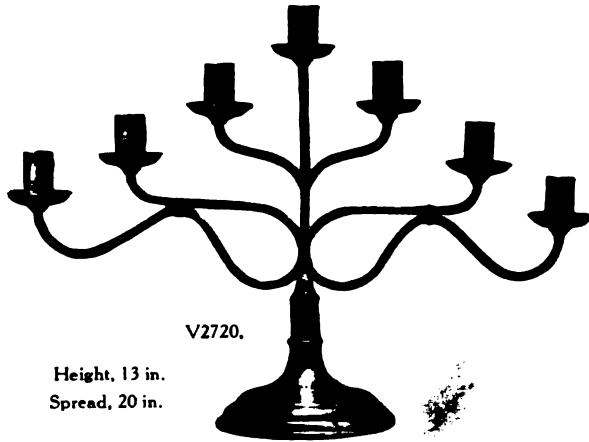

V2720.

Height, 13 in.
Spread, 20 in.