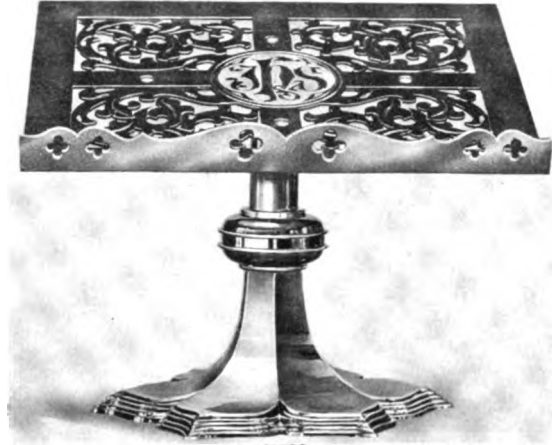

V1782

BRASS ALTAR DESKS

No.	Size	inches.		
V1928	14 x 10		$20.00	
V1782	15 x 12	..	45.00	
V410	Adj. 17½ x 12	..	40.00	
V1255	15 x 12	..	30.00	
V2717	15 x 12	..	32.00	
Spec. 1366	13 x 9½	..	11.00