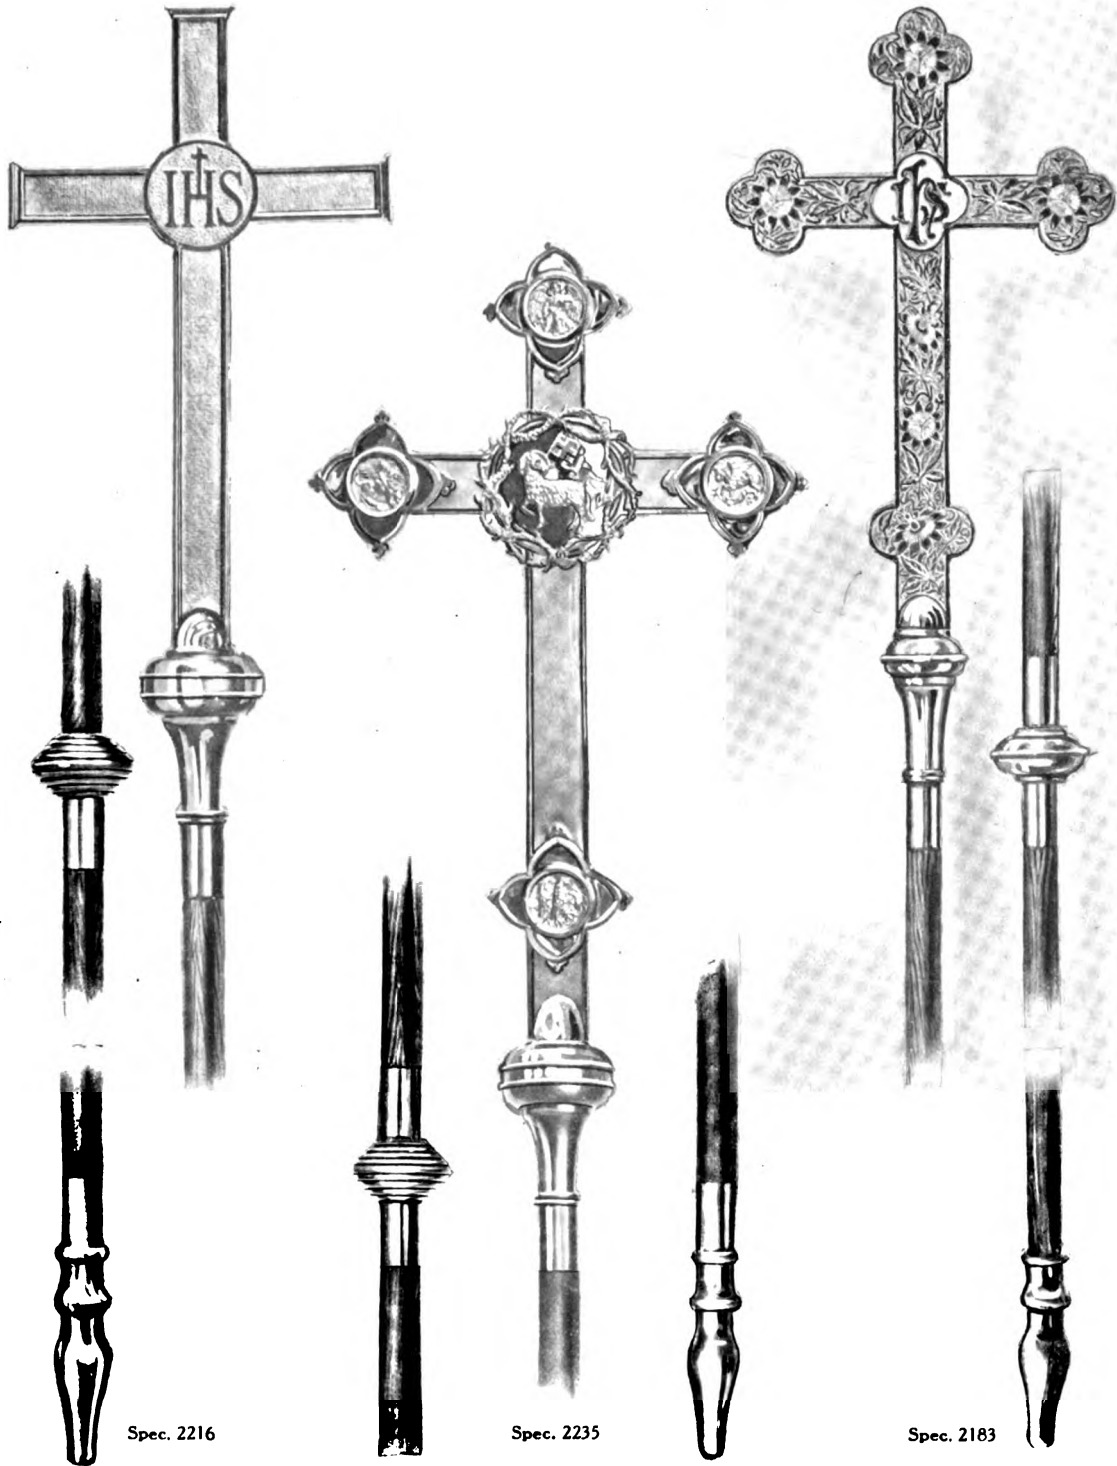

BRASS PROCESSIONAL CROSSES

No. Spec. 2183	Cross, Etched, both sides alike. Length 19½ inches. Oak Staff. Total length 6 feet.....	$52.00
Spec. 2216	.. Length 20 inches. Oak Staff. Total length 6 feet.....	38.00
Spec. 2235	.. .. 25 .. .. 6 .. 6 inches	90.00

Prices include one set of rings. Additional set of rings $1.75