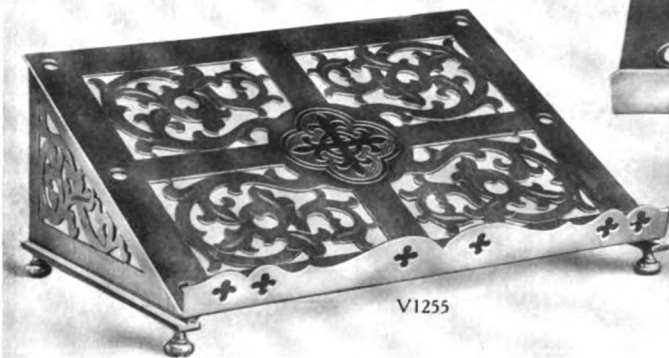

V1255

BRASS ALTAR DESKS

No.	Size	inches.		
V1928	14 x 10		$20.00	
V1782	15 x 12	..	45.00	
V410	Adj. 17½ x 12	..	40.00	
V1255	15 x 12	..	30.00	
V2717	15 x 12	..	32.00	
Spec. 1366	13 x 9½	..	11.00