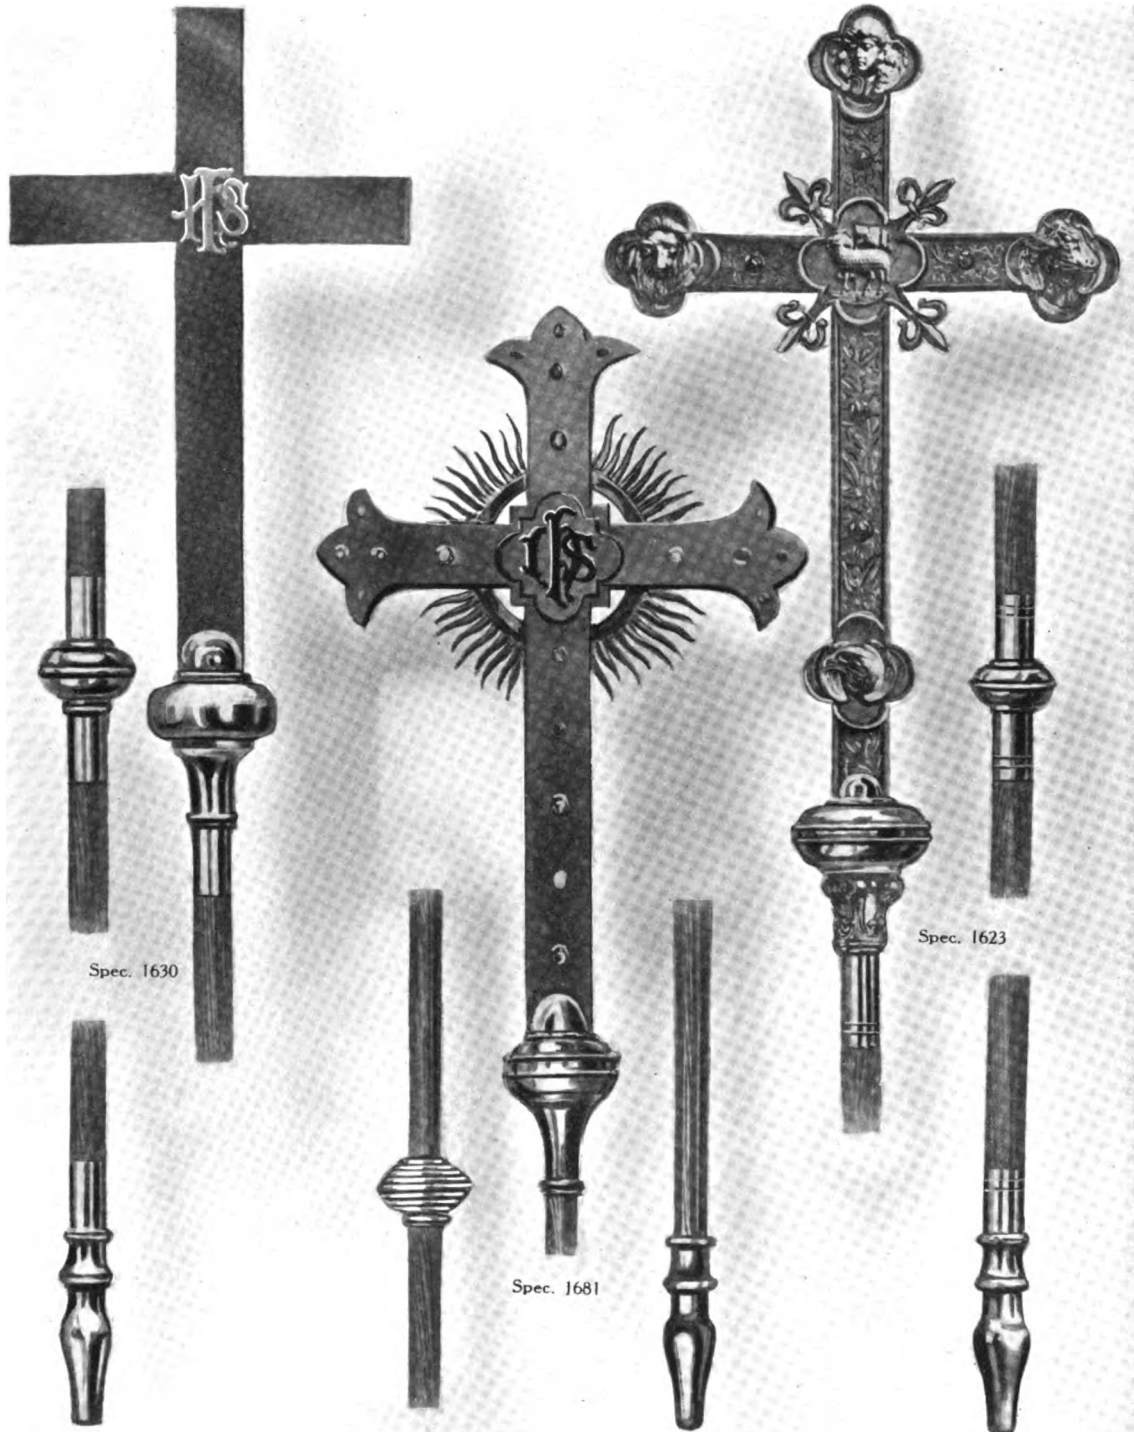

BRASS PROCESSIONAL CROSSES

No. Spec. 1623	Cross, both sides alike. Length 25 inches. Oak Staff. Total length 7 feet	$140.00
Spec. 1630	.. Length 21 inches. Oak Staff. Total length 6 feet 6 inches	24.00
Spec. 1681	.. With or without Jewels. Length 23 inches. Oak Staff. Total length 7 feet. Price on application	

Prices include one set of rings. Additional set of rings $1.75