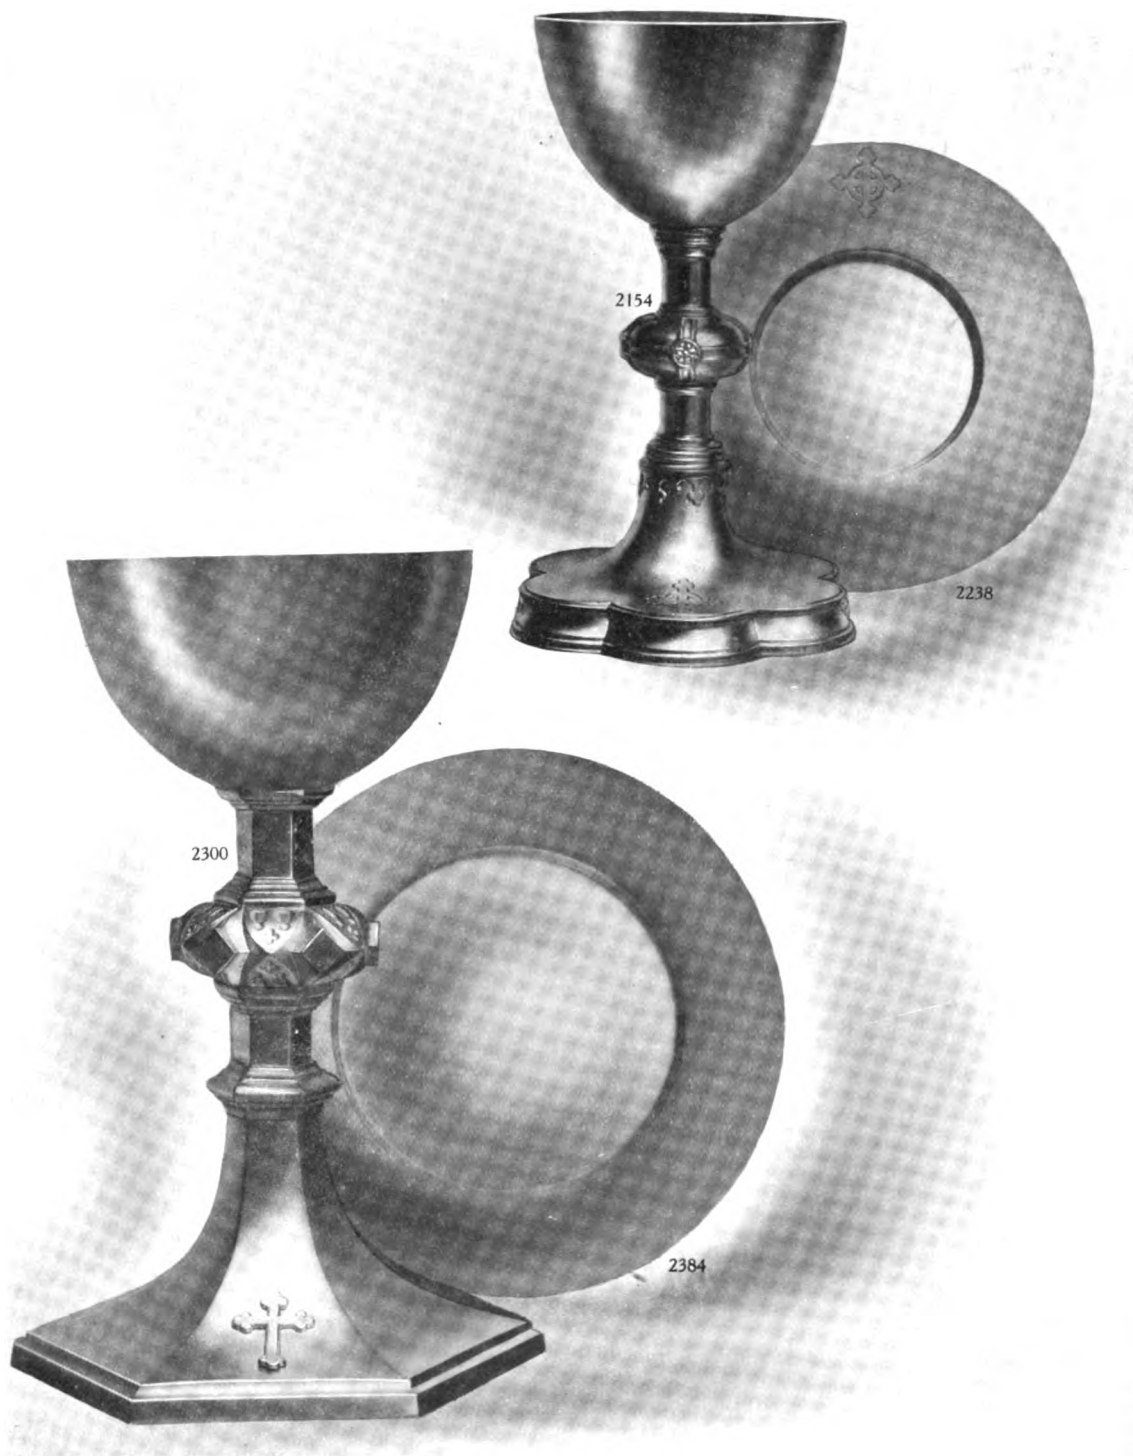

STERLING SILVER CHALICES AND PATENS

No. 2154	Chalice. Capacity $\frac{5}{8}$ pint. Height $7\frac{1}{4}$ inches	$43.00
2238	Paten. Diameter 6 inches.....	11 00
2300	Chalice. Capacity $\frac{3}{4}$ pint. Height $8\frac{5}{8}$ inches	33.00
2384	Paten. Diameter $6\frac{1}{2}$ inches.....	12.00