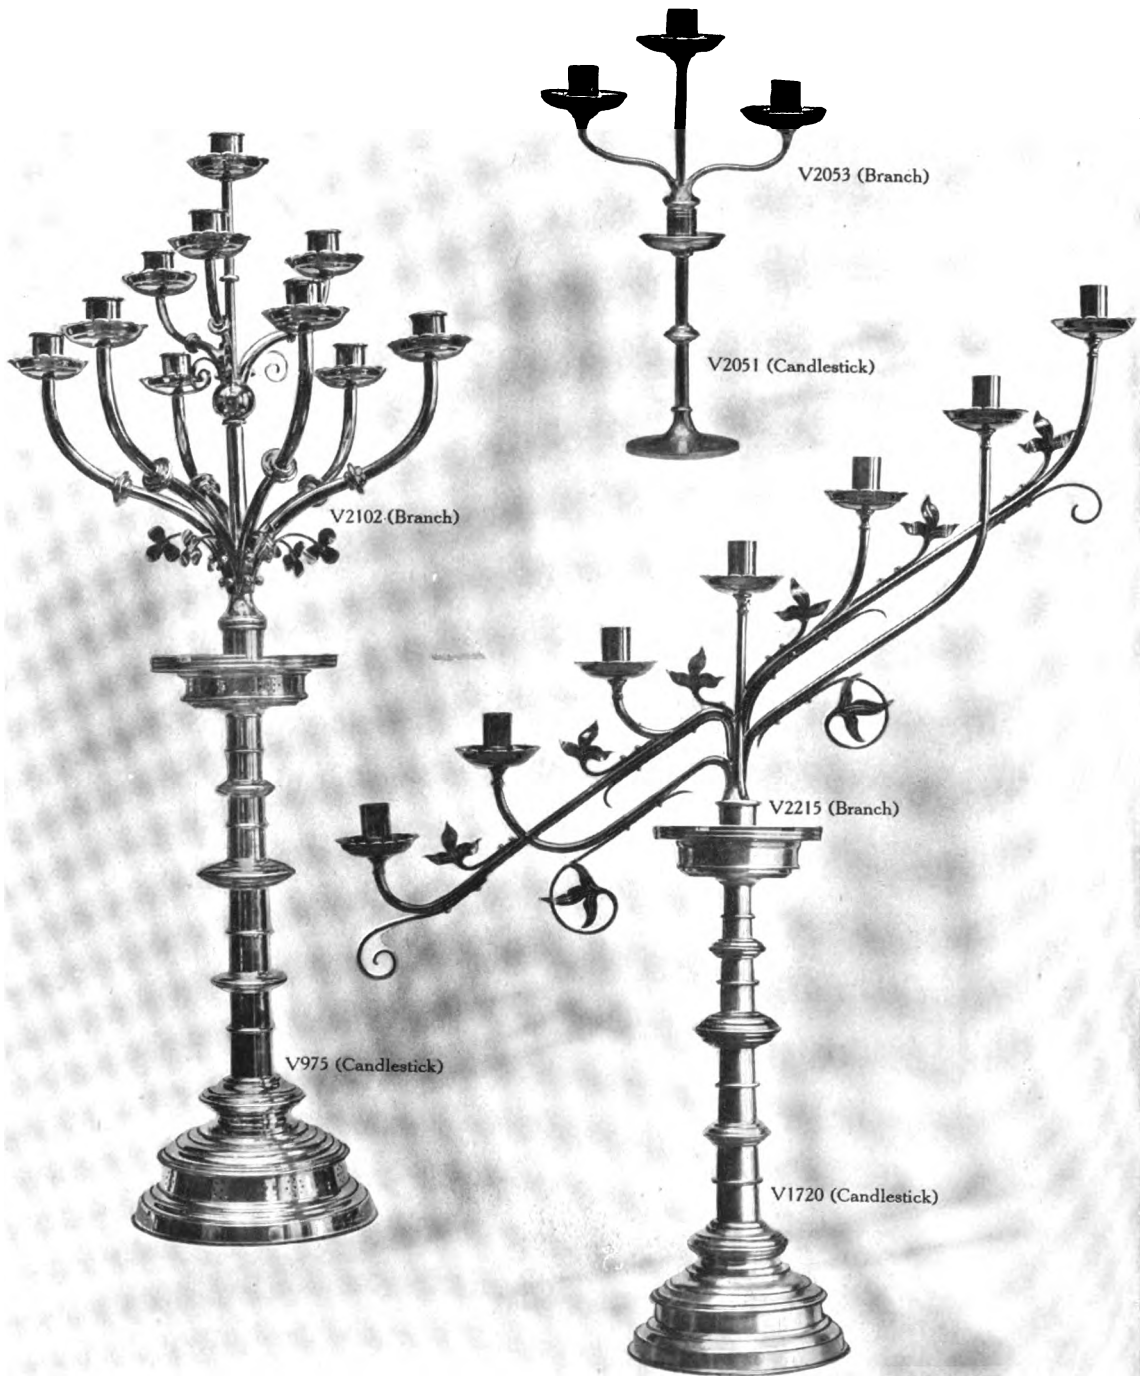

Spec. 2582

Spec. 1836

Spec. 2583

BRASS CANDELABRA

No. Spec.	Candelabrum.	Height	Spread	Price
1836		14 1/4 inches.	10 1/2 inches.....	\$71.00 each
2582	"	" 20 "	" 27 "	50.00 "
2583	"	" 25 "	" 26 "	50.00 "

BRASS CANDLESTICKS AND BRANCHES