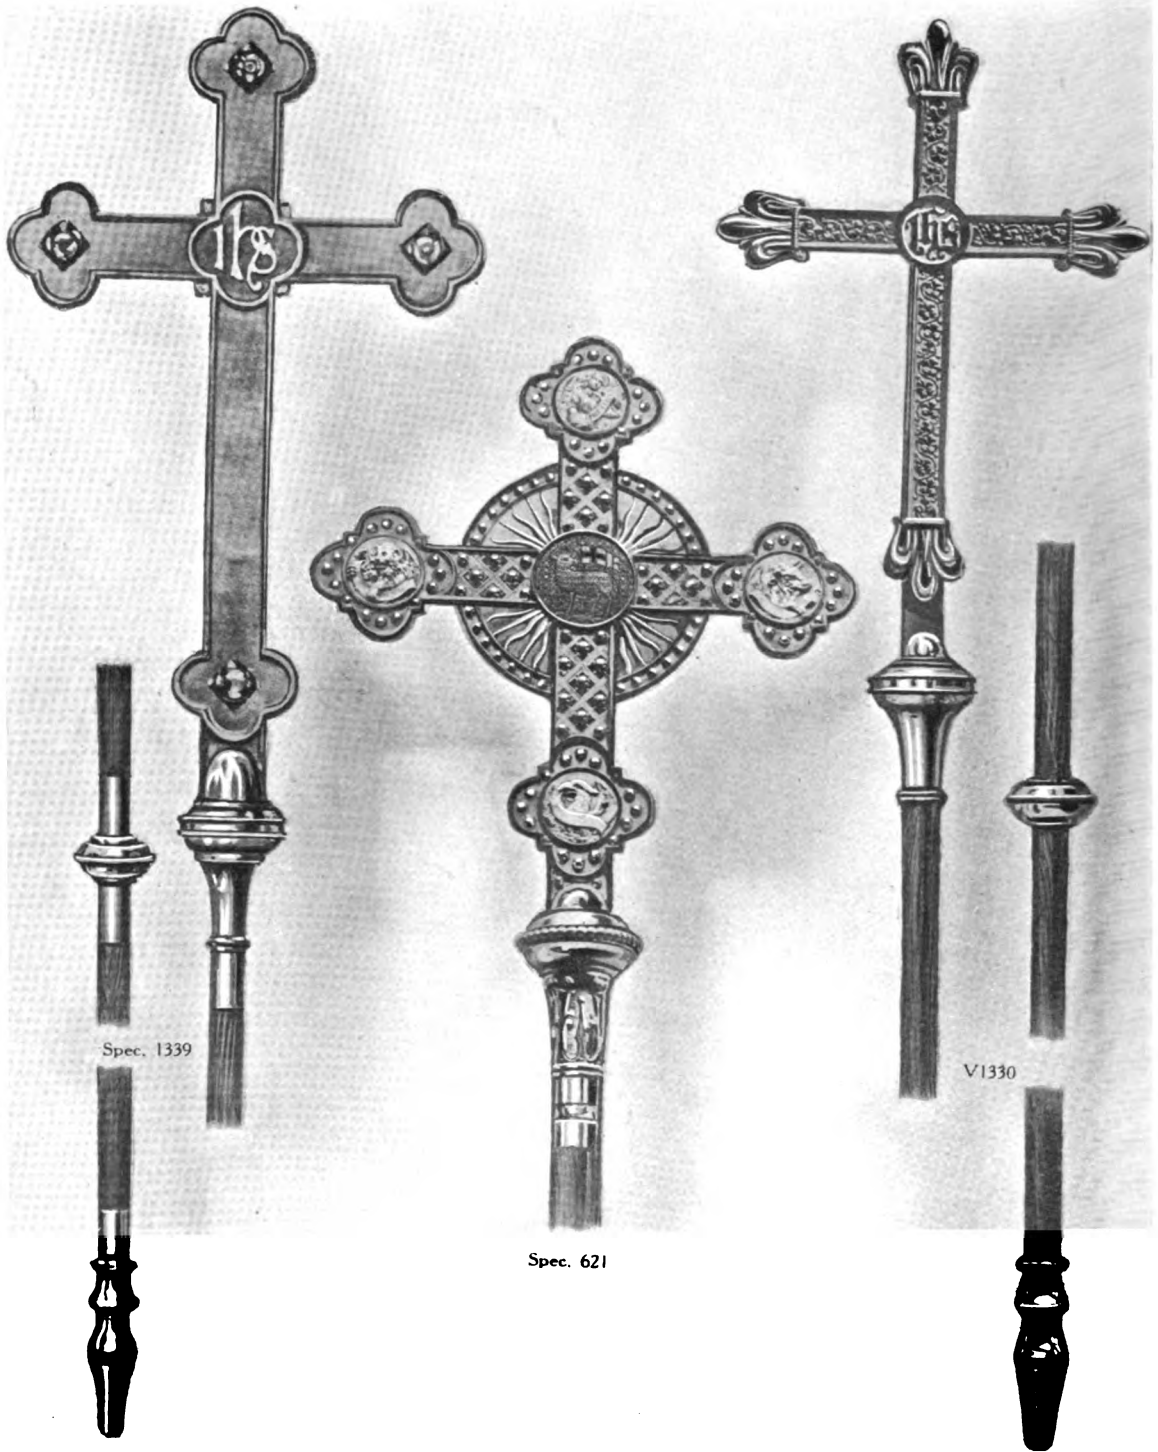

Prices include one set of rings. Additional set of rings \$1.75

Spec. 1339

Spec. 621

V1330

BRASS PROCESSIONAL CROSSES

No. Spec. 621	Cross.	Length 18½ inches.	Oak Staff.	Total length 7 feet.....	\$175.00
Spec. 1339	..	Jeweled. Length of cross 24 inches.	Oak Staff.	Total length 6 feet 3 inches..	56.00
Spec. 1339	Same as above	without Jewels			46.00
V1330	Cross.	Length 20 inches.	Oak or Brass Staff.	Total length 6 feet 3 inches	26.00