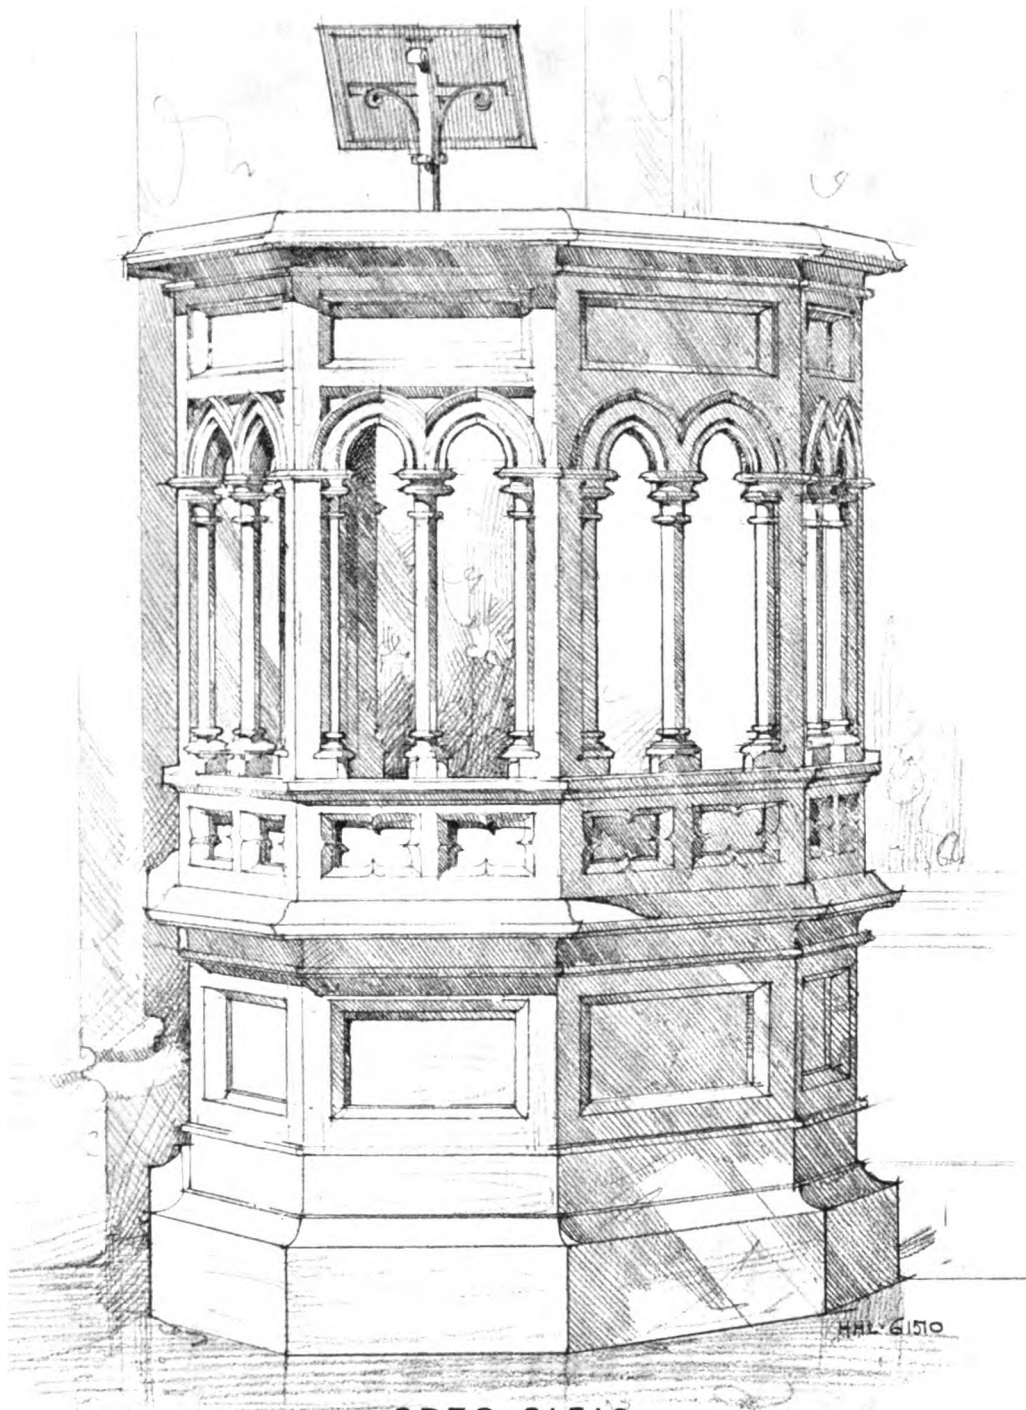

SPEC. 61510

OAK PULPIT WITH BRASS BOOK REST
No. Spec. 61510 Pulpit. Approximate price $350.00
Pulpits are made up specially in any desired wood
Sizes vary as individual cases require