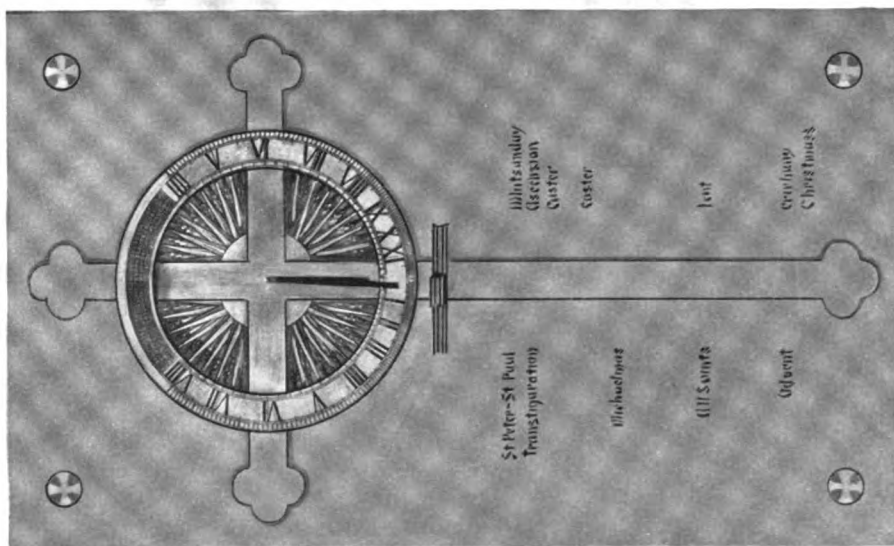

NOTICE BOARD AND SUN DIAL

Notice Board. 4 feet 5 inches x 2 feet 6 1/4 inches. Made for St. John's Church, Stamford, Conn.
Carved Oak with Gilt Letters

Bronze Sun Dial. 6 feet 1 inch x 3 feet 7 inches

Special designs and estimates upon request