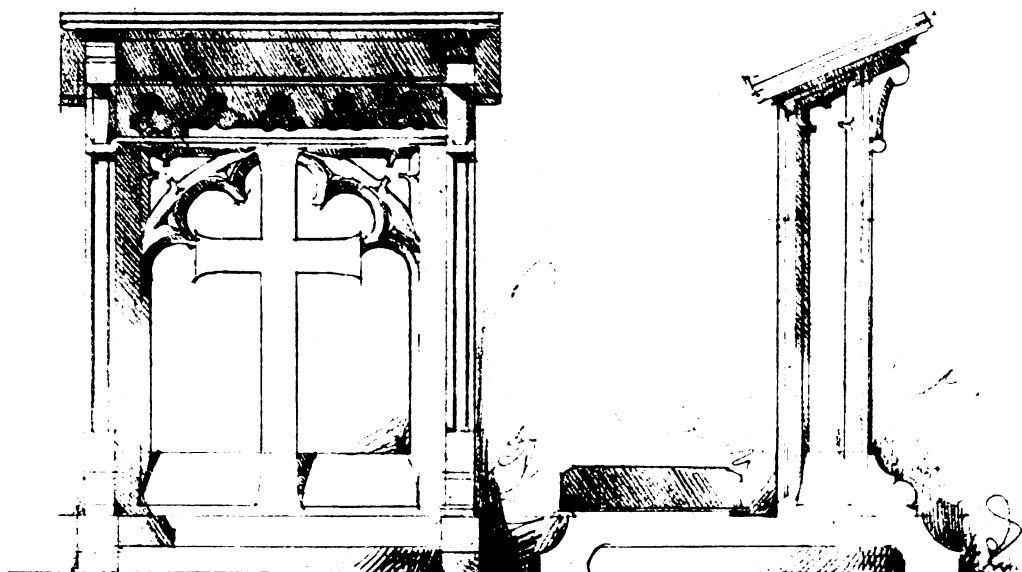

Nº 7612

WOOD PRAYER DESKS

No. 6609	Wood Prayer Desk.	Height 36 inches.....	$100.00
7612	" " "	" 36 "	75.00