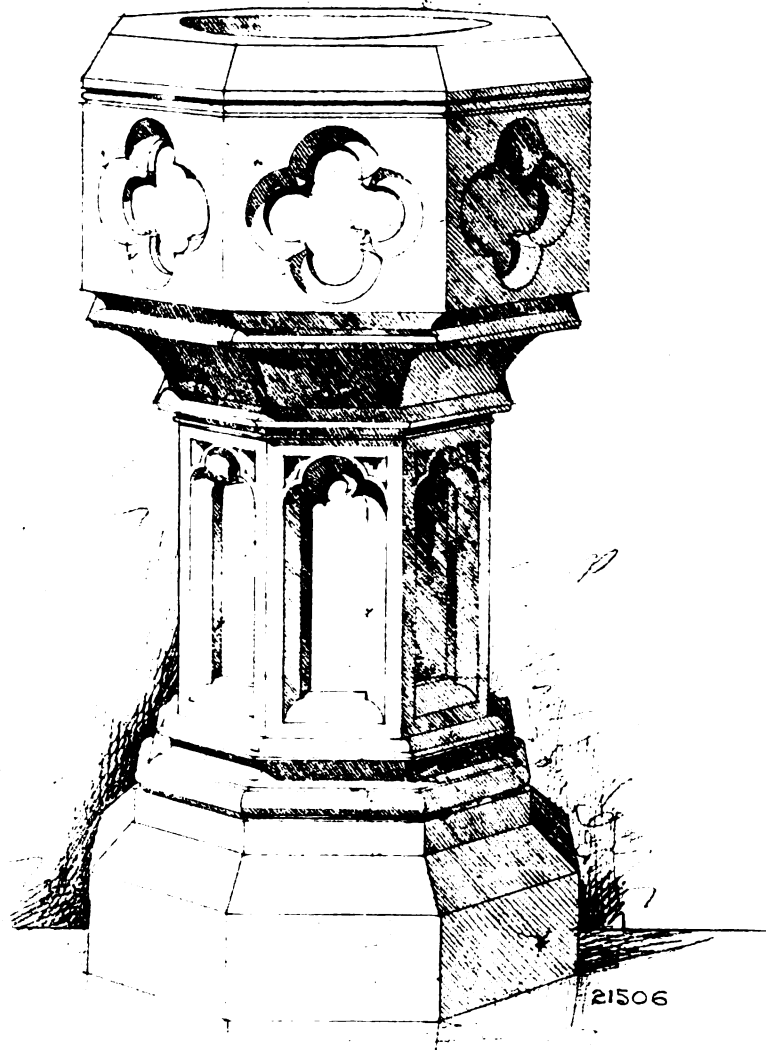

BAPTISMAL FONT

No. 21506	White Italian Marble Font.....	$275.00
	Istrian Marble Font.....	330.00

Height 39 inches. Greatest diameter 21 inches