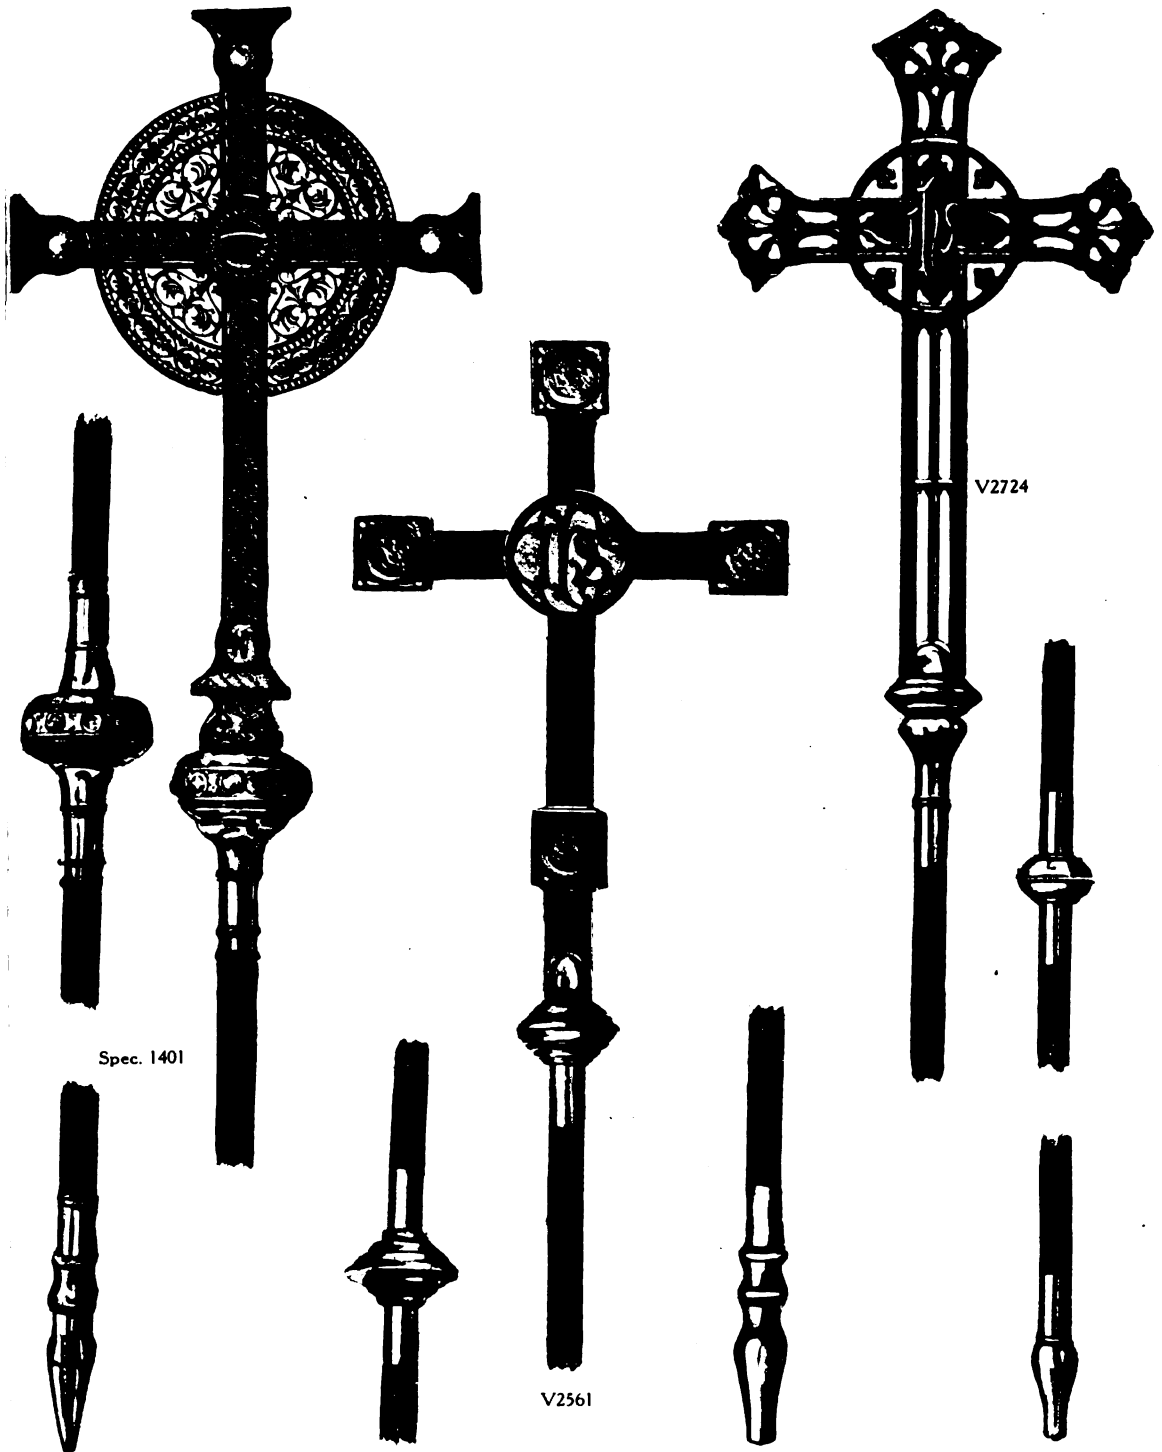

BRASS PROCESSIONAL CROSSES

No. Spec. 1401	Processional Cross, Oak Staff.	Length 24 inches.	Total length 7 feet	$180.00
V2561	" " " "	" 20 "	" 6 " 6 inches	72.00
V2724	" " " "	" 22 "	" 6 " 10 "	60.00

Prices include one set of rings. Additional set of rings $1.75