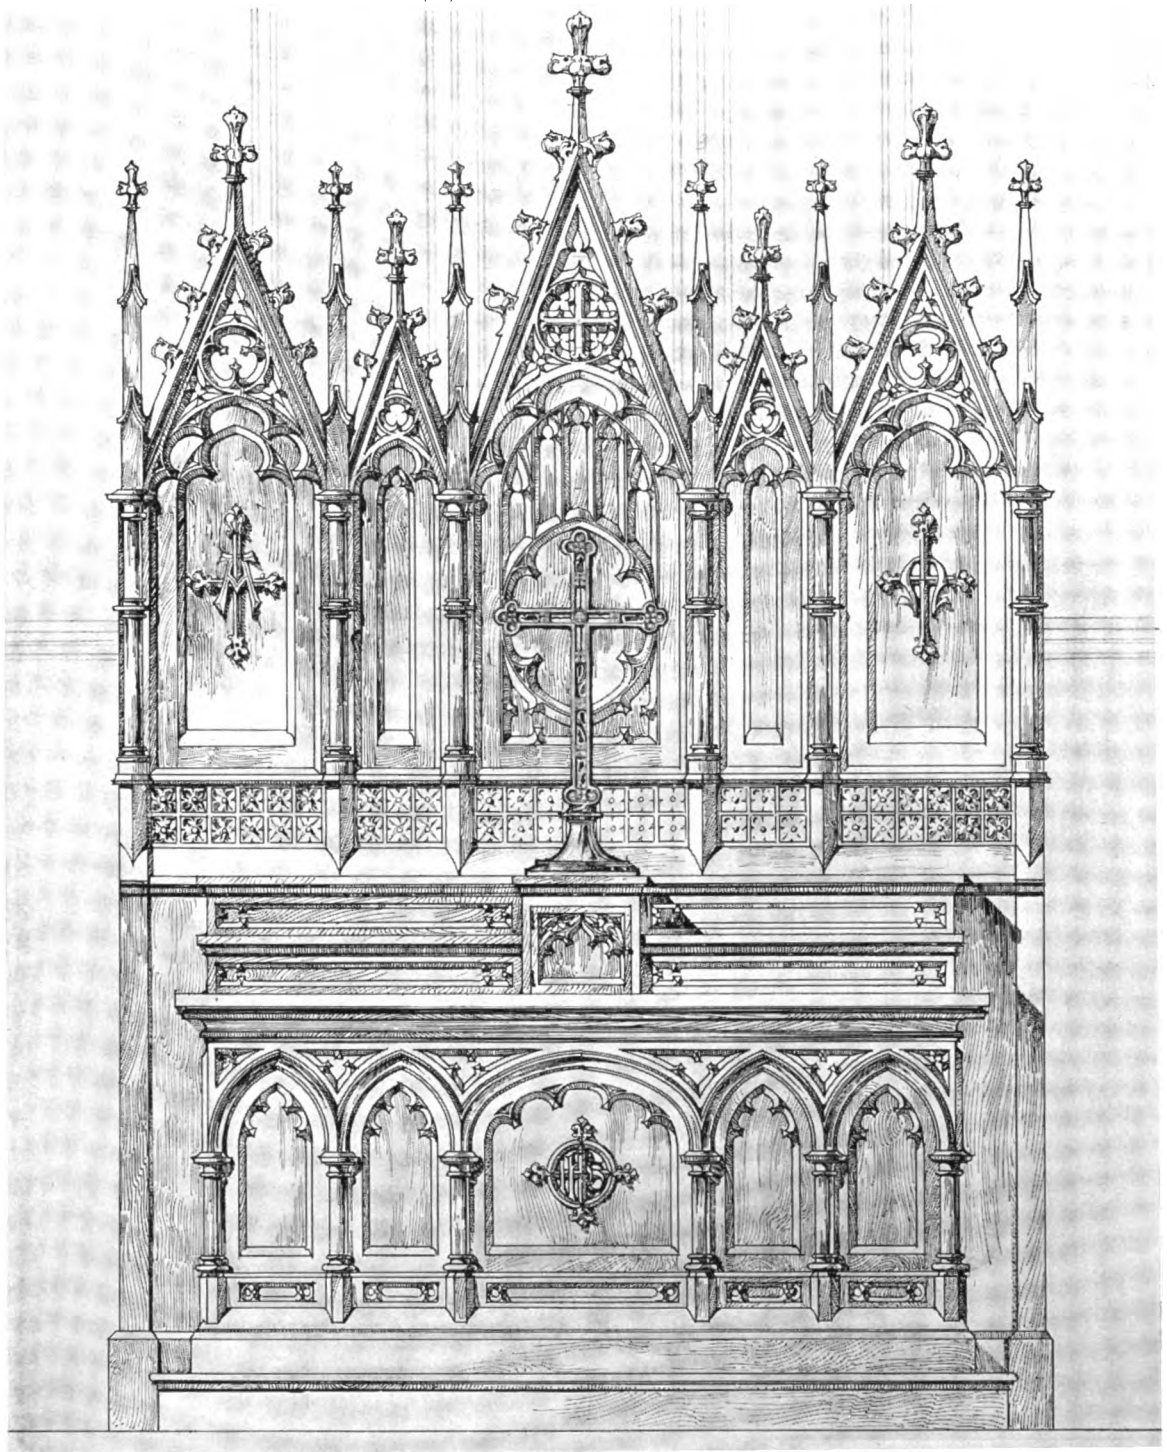

NO. 3882 OAK ALTAR AND REREDOS

Made for Trinity Church, Syracuse, N. Y. $600.00

Extreme height of Reredos 12 feet. Width 8 feet. Length of Altar 7 feet