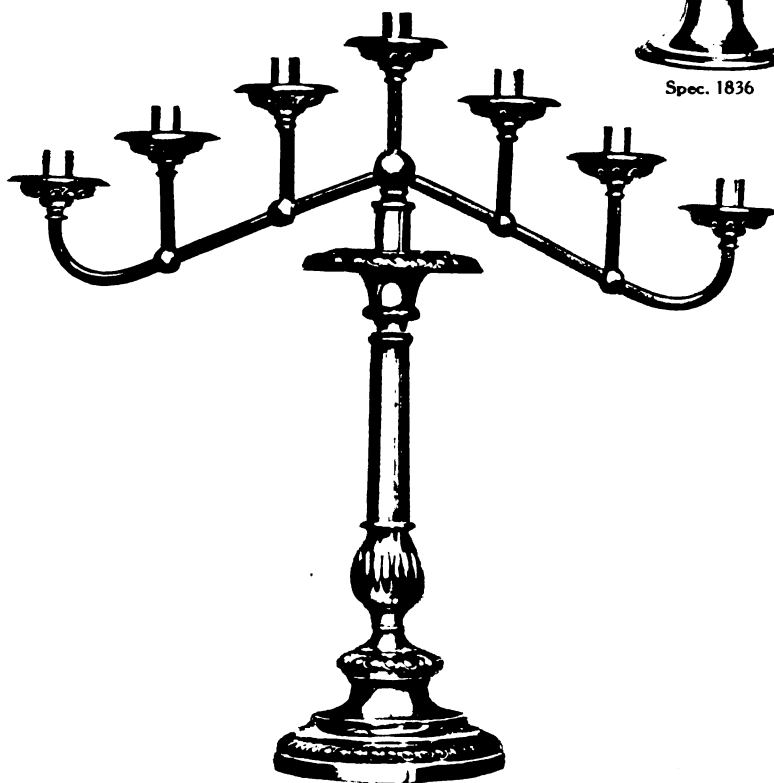

V2720.

Height, 13 in.
Spread, 20 in.

V2685 C Stick
V2659 Branch

Height, 22 in. Spread, 24 in.

V2667.

Height, 17½ in.
Spread, 24 in.

BRASS CANDELABRA

No. V2720	Candelabrum	\$15.00 each
V2685	.. complete ...	54.00 ..
V2667	45.00 ..

Spec. 2582

Spec. 1836

Spec. 2583

BRASS CANDELABRA

No. Spec.	Candelabrum.	Height	Spread	Price
1836		14 1/4 inches.	10 1/2 inches.....	\$71.00 each
2582	"	" 20 "	" 27 "	50.00 "
2583	"	" 25 "	" 26 "	50.00 "

BRASS CANDLESTICKS AND BRANCHES