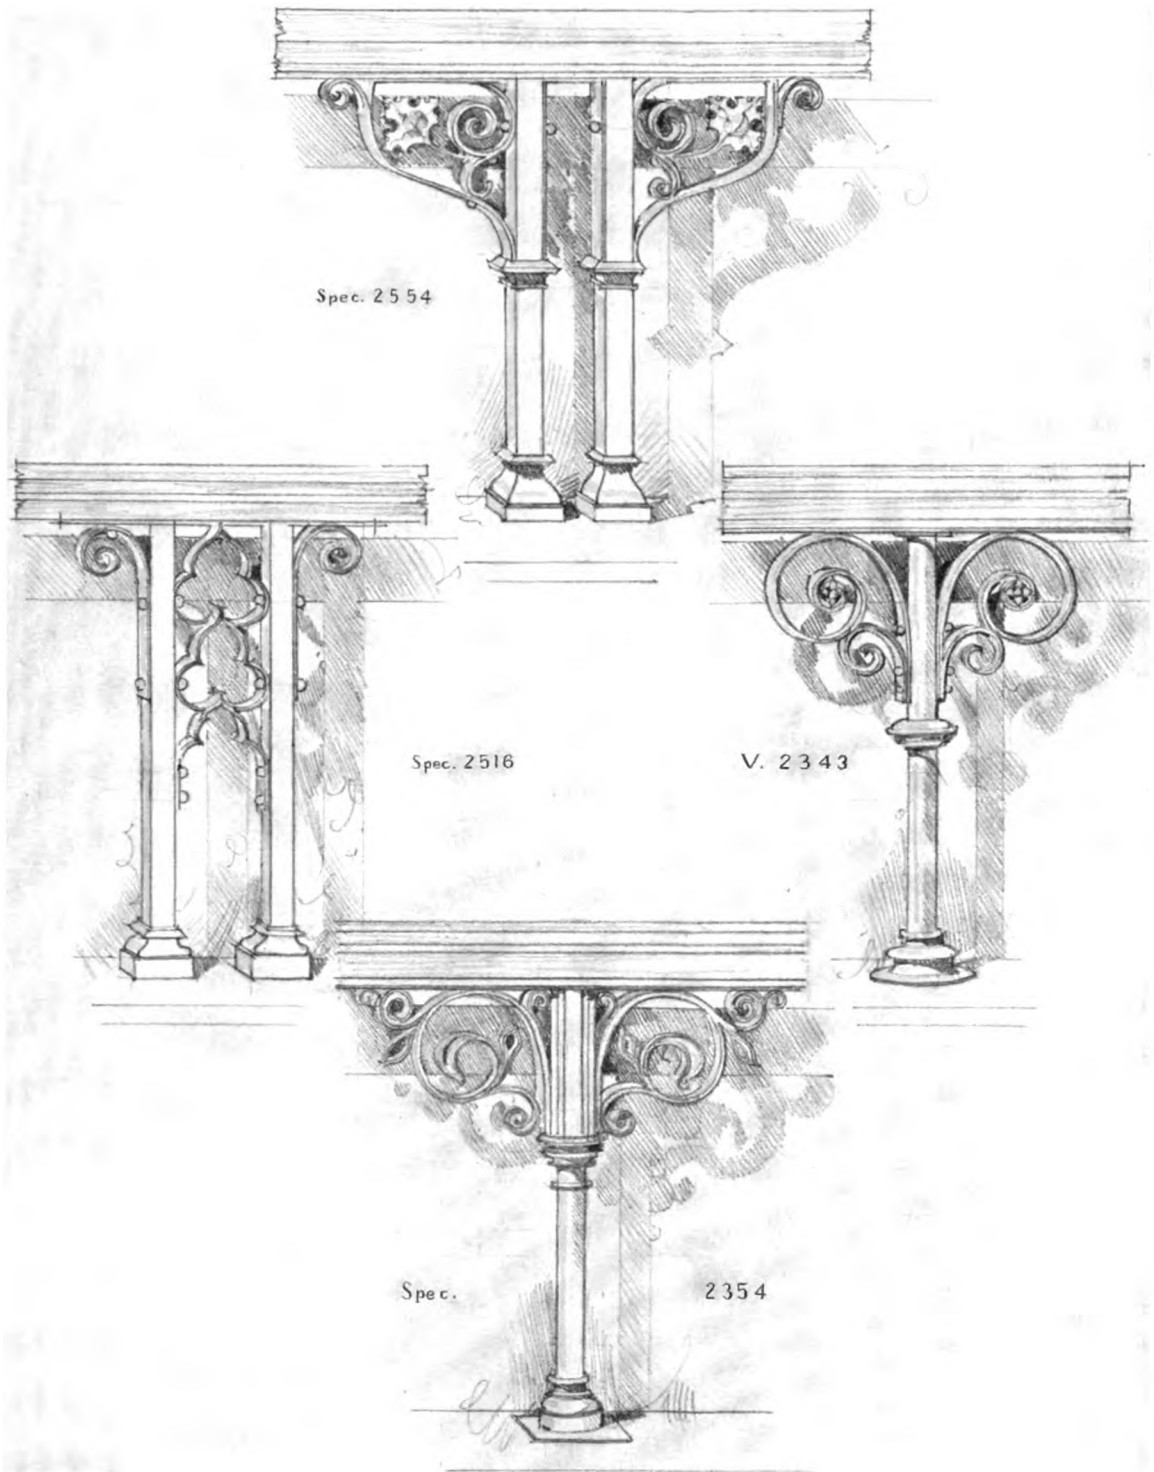

ALTAR RAIL STANDARDS

No. V2343	Altar Rail Standard, Brass.	Height 27 inches	.....	$15.50	each
Spec. 2354	" " " "	" 27 "	.....	67.00	"
Spec. 2516	" " " "	" 27 "	.....	54.00	"
Spec. 2554	" " " "	" 27 "	.....	67.00	"

Above prices do not include top rail

Altar Rails furnished in Brass, Bronze or Marble to suit requirements. Designs and estimates upon application