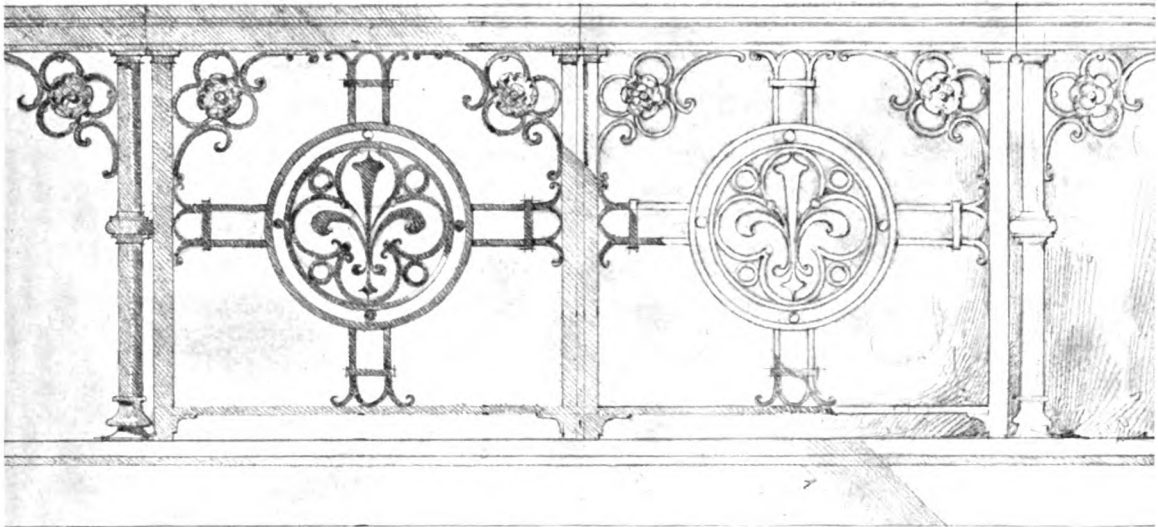

ALTAR GATES AND ALTAR RAIL STANDARDS

No. V2358 Rail Standard, Brass. Height 27 inches.....each $18.50
Altar Gates, ,, ,, 27 ,, ...pair 200.00

Above prices do not include top rail

Altar Rails furnished in Brass, Bronze or Marble to suit requirements. Designs and estimates upon application