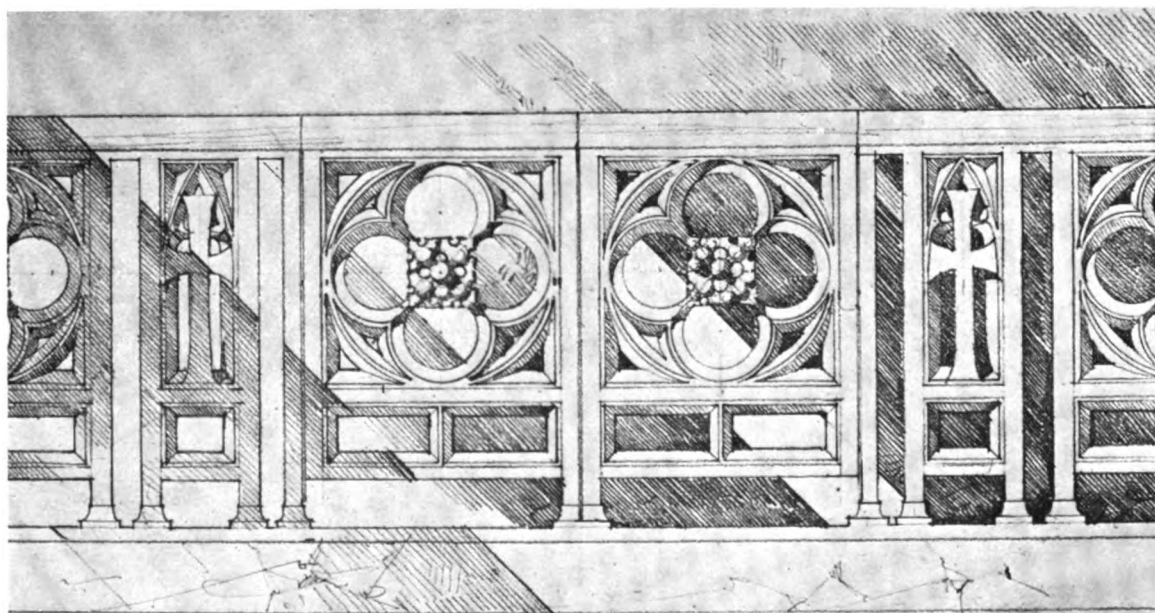

Spec. 2107

ALTAR GATES, STANDARDS AND RAILS

No. Spec. 2107 Altar Gate, Dull Brass, with Oak Top Rail. Made for Christ Church, Binghamton, New York ..... per Gates only $330.00
V5308 .. .. Brass, with Oak Top Rail ..... pair 650.00