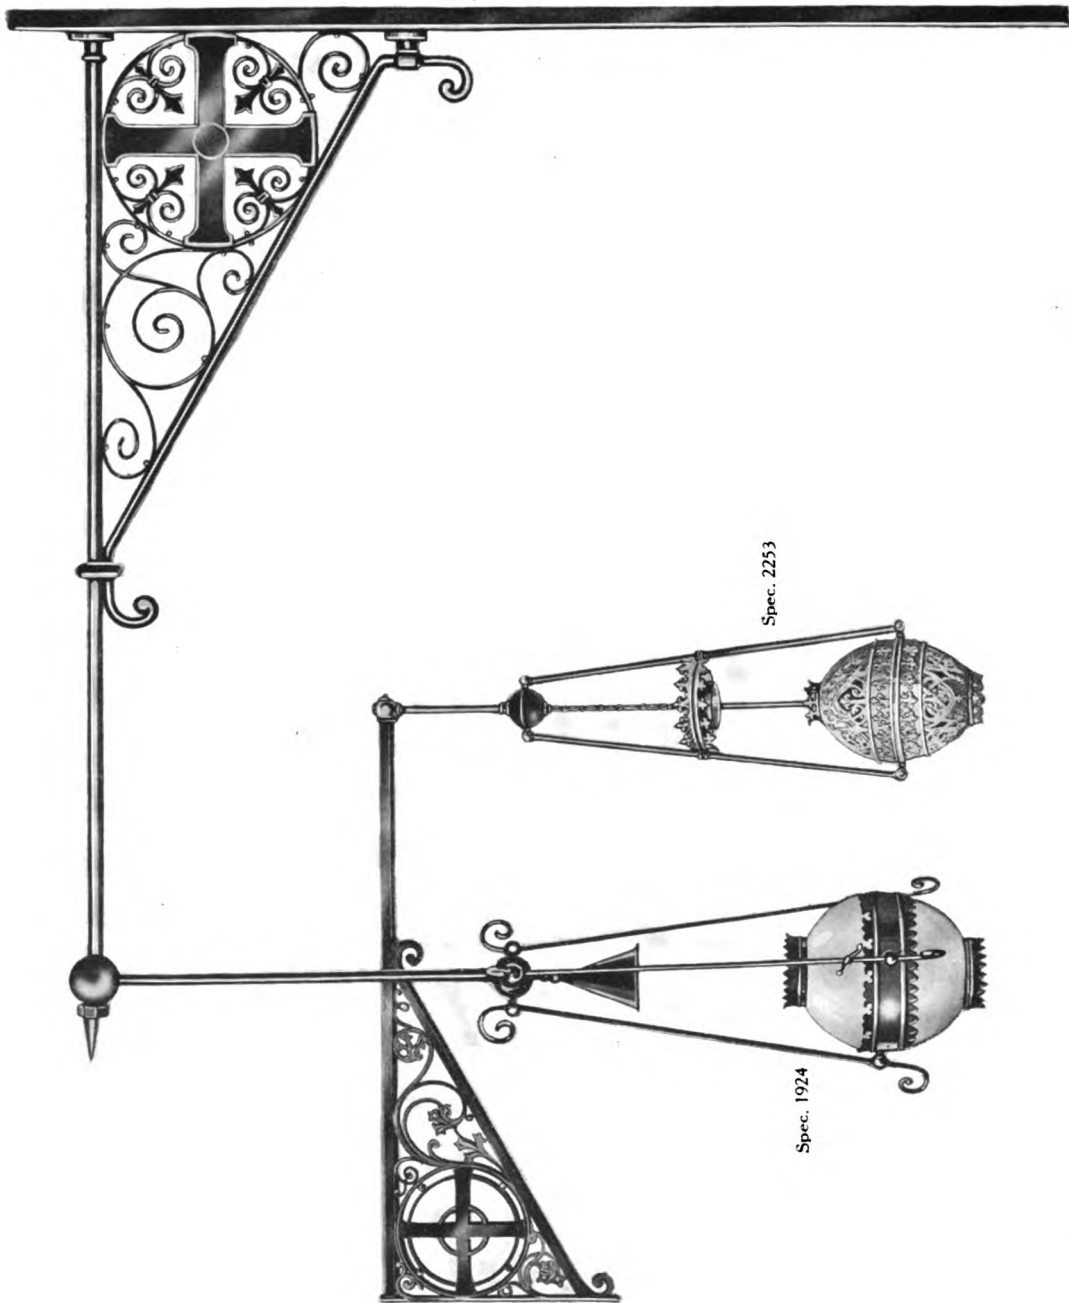

PULPIT

No. Spec. 2034 Platform Pulpit, Oak and Brass. Height 4 feet 3 inches. Width 5 feet 5 inches. Depth 2 feet 4 inches \$400.00

This Pulpit can be made with Base

ADJUSTABLE BRASS DESKS FOR PULPITS

No.	Spec.	Desk.	Size of Desk Plate	Price
			15 x 12 inches	\$34.00
	Spec. 2244	"	"	37.00
	Spec. 2531	"	16 x 14 "	33.00
	V2576	"	14 x 12 "	28.00
	V2748	"	14 x 11 "	