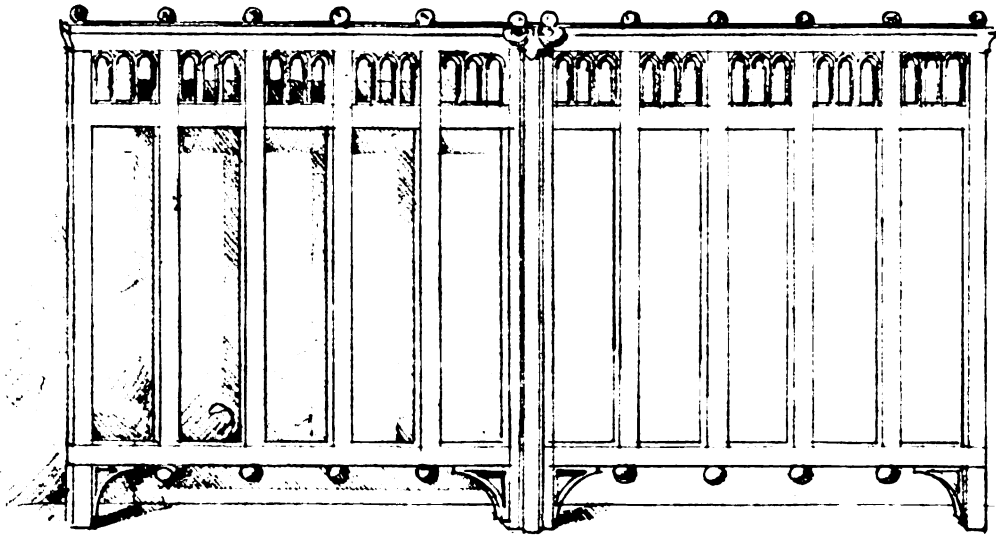

Spec. 2325

V. 2572

ALTAR GATES AND ALTAR RAIL STANDARDS

No. Spec. 2325	Rail Standard, Brass.	Height 27 inches	.....	$33.00 each
V2572	"	" 26 "	.....	54.00 "

Above prices do not include top rail

Spec. 2238	Altar Gates, Brass.	4 feet 4 inches x 2 feet 4 inches	.....	200.00 pair

Altar Rails furnished in Brass, Bronze or Marble to suit requirements. Designs and estimates upon application