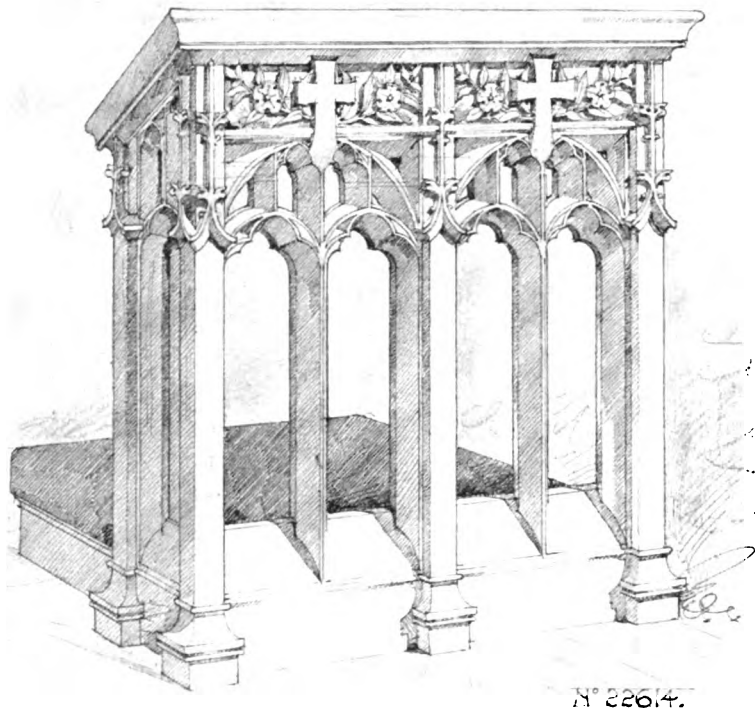

Spec. 2246

Spec. 2213

Spec. 2473

Spec. 1745

LITANY DESKS

No.	Spec.	Litany Desk, Brass and Oak.	Height	Desk	Price
	2246		37 inches.	18 x 25 inches	\$295.00
	2213	" " " " " "	33 " "	11 x 22 " "	225.00
	2473	" " " " " "	37 " "	16 x 26 " "	195.00
	1745	" " " " " "	38 " "	16 x 26 " "	220.00