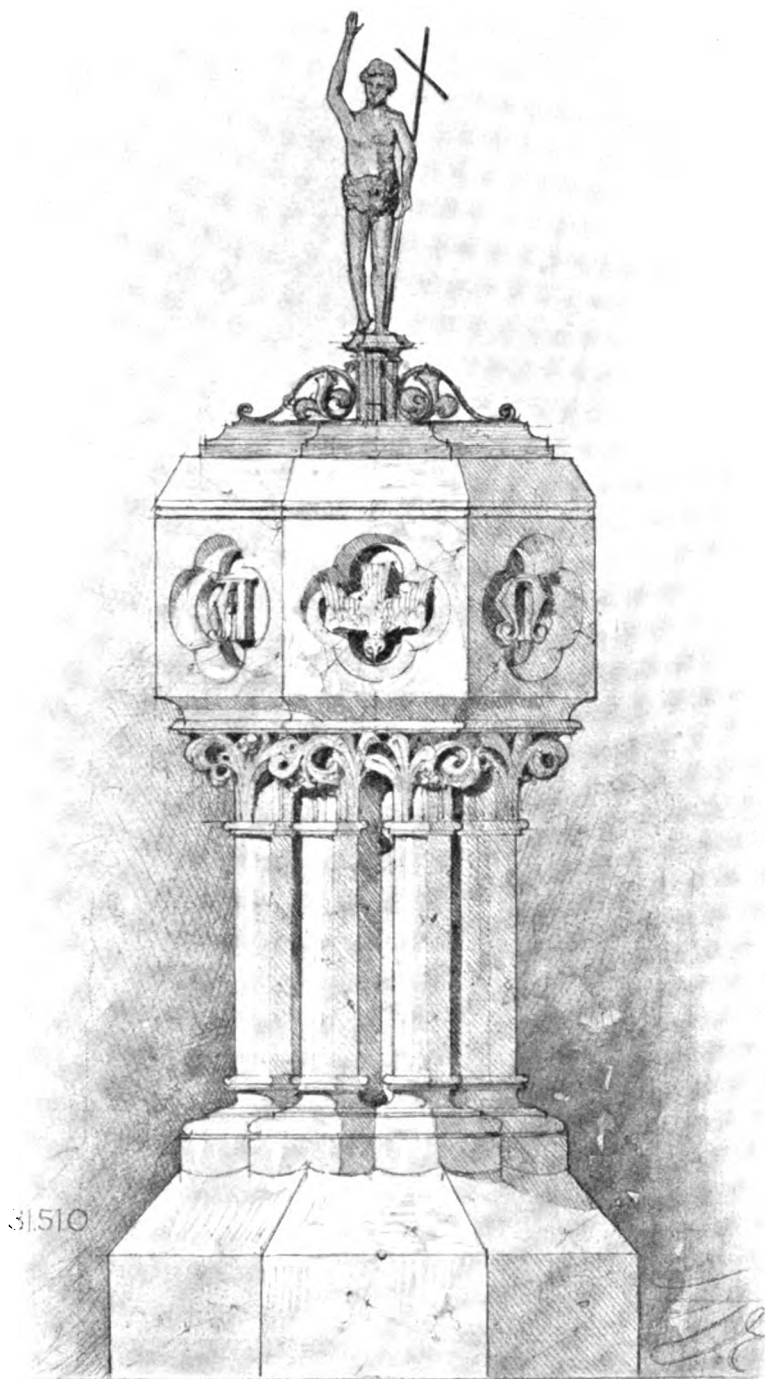

BAPTISMAL FONT

No. 31510	Carved White Italian Marble Font.....	$450.00
	Same Font in Siena Marble	500.00
	Height of Font 42 inches. Greatest diameter 20 inches	
	Bronze and Oak Cover.....	135.00