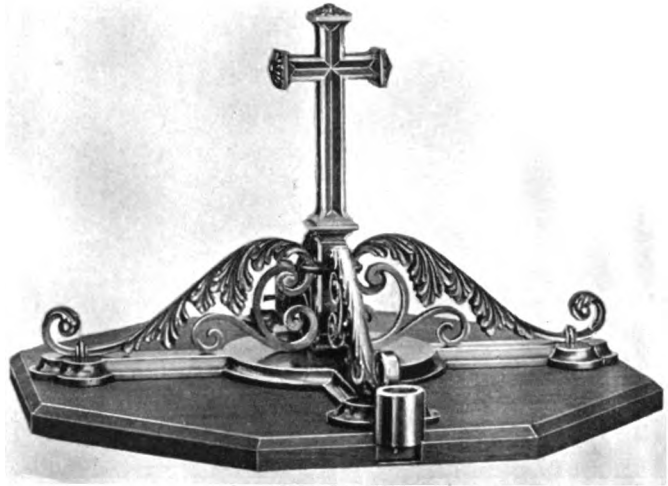

Spec. 2014 27 x 17½ in.