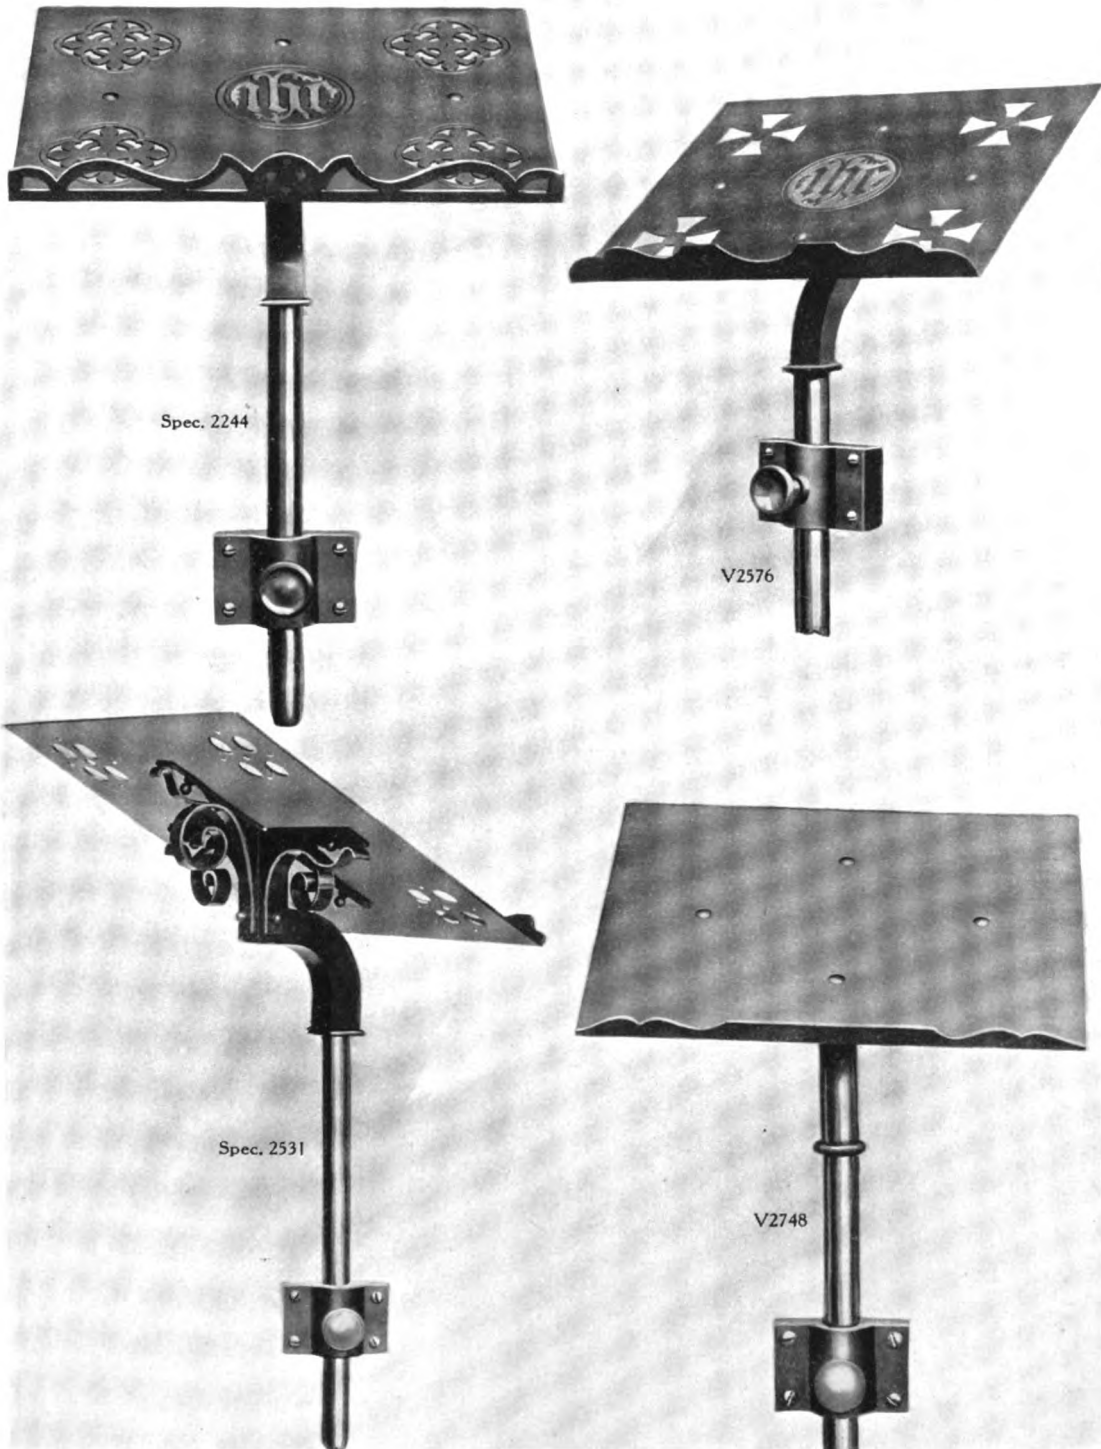

Sizes vary as individual cases require

PULPIT

No. Spec. 1779 Pulpit, Brass and Oak. Height 5 feet 10 inches. Adjustable Desk \$700.00

PULPIT

No. Spec. 1057 Pulpit, Brass and Oak. Height 4 feet 3 inches. Adjustable Desk..... \$240.00

PULPIT

No. Spec. 2034 Platform Pulpit, Oak and Brass. Height 4 feet 3 inches. Width 5 feet 5 inches. Depth 2 feet 4 inches \$400.00

This Pulpit can be made with Base

ADJUSTABLE BRASS DESKS FOR PULPITS

No.	Spec.	Desk.	Size of Desk Plate	Price
			15 x 12 inches	\$34.00
	Spec. 2244	"	"	37.00
	Spec. 2531	"	16 x 14 "	33.00
	V2576	"	14 x 12 "	28.00
	V2748	"	14 x 11 "	