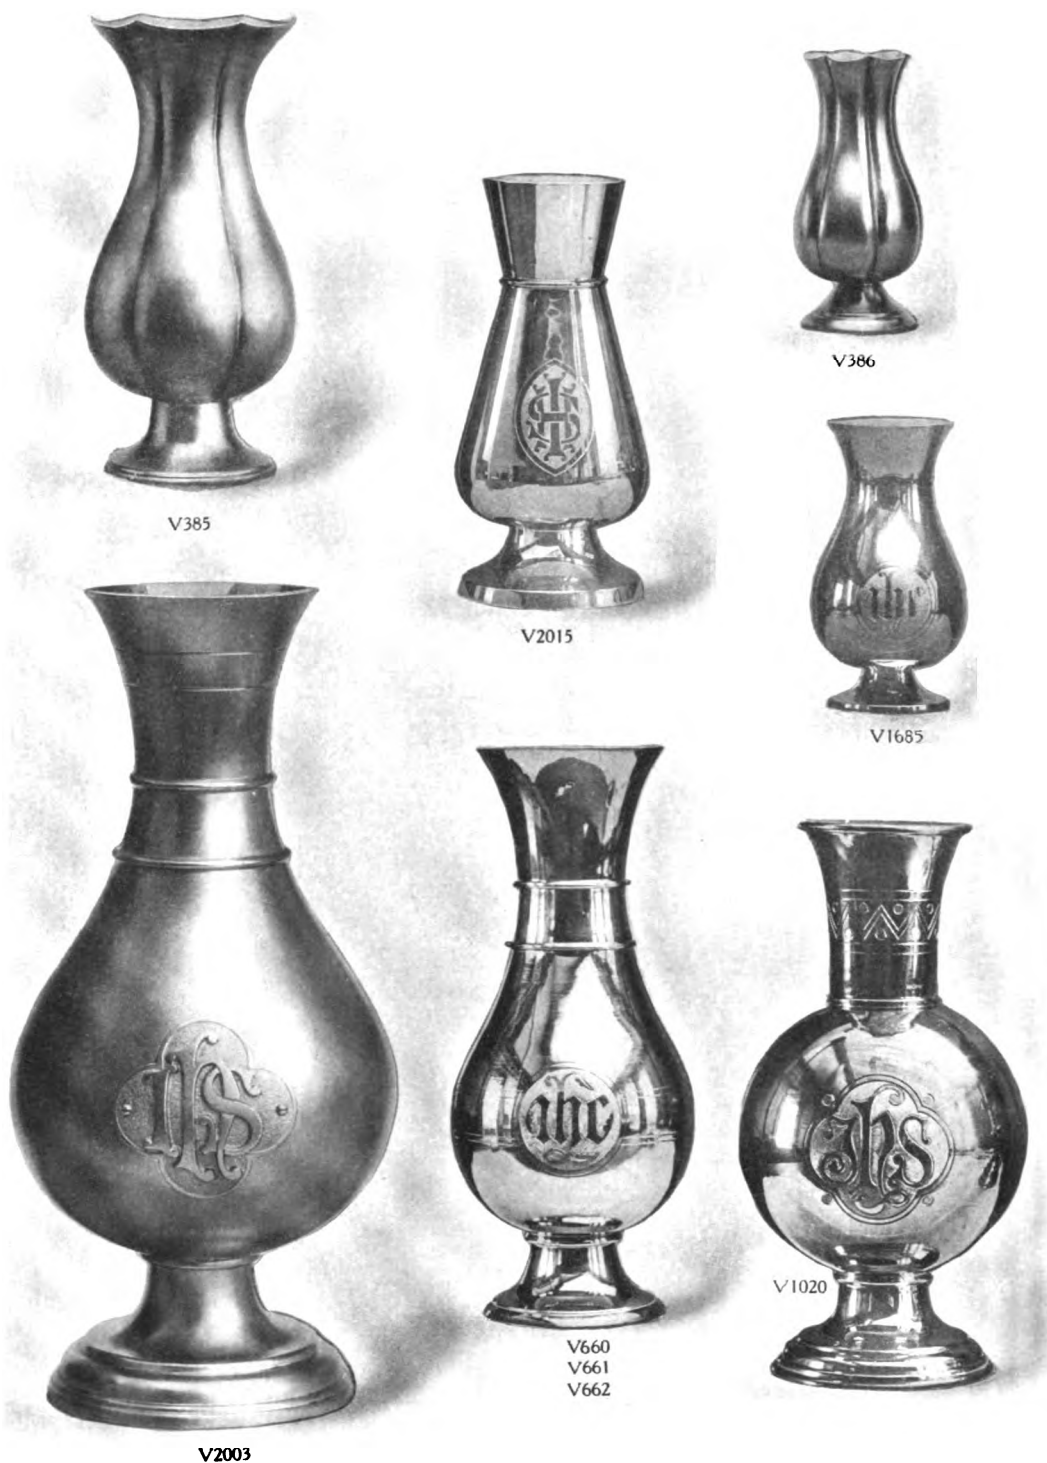

BRASS ALTAR VASES

No.	Altar Vase.	Hgt.	9 1/4 ins.	Plain	Eng. IHS	No.	Altar Vase.	Hgt.	10 1/4 ins.	Eng. IHS	$9.00 each
No. V385	Altar Vase.	Hgt.	9 1/4 ins.	Plain	Eng. IHS	No. V660	Altar Vase.	Hgt.	10 1/4 ins.	Eng. IHS	$9.00 each
V2015	"	"	"	Engraved IHS	8.00	V661	"	"	11 1/4	"	10.00
V386	"	"	6	Plain	5.50	V662	"	"	13 3/4	"	15.00
V1685	"	"	6	Engraved IHS	4.50	V1020	"	"	9	"	12.00
V2003	"	"	17	All Plain	17.00	V1020	"	"	12	"	16.00
V2003	"	"	17	IHS in Relief	19.00	V1020	"	"	14	"	20.00
V2003	"	"	17	With IHS in Relief and an Engraved Band of Ornament	32.00