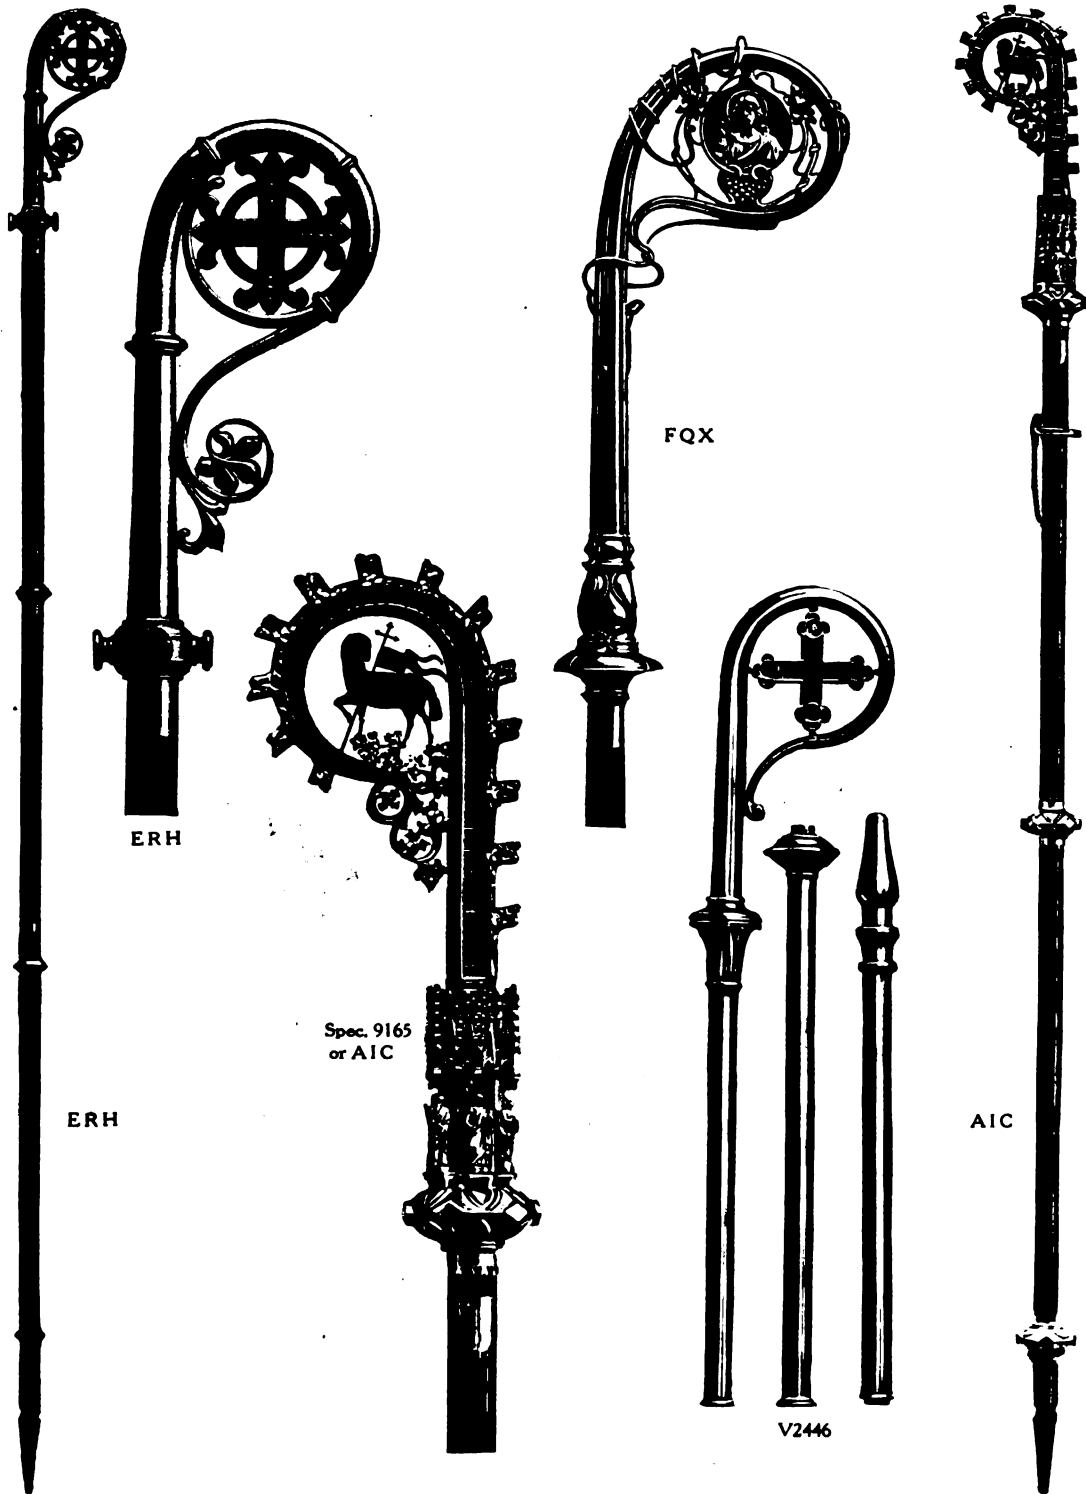

CROZIER

No. ERH	Height 6 feet 5½ inches.	Sterling Silver Mounts	.....	$210.00
FQX	" 6 "	" " "	.....	320.00
AIC	" 6 " 6 "	" " "	.....	280.00
Spec. 9165 or AIC	Height 6 feet 6 inches.	Sterling Silver Mounts	.....	280.00
V2446	Height 6 feet 3 inches.	Brass. Gold plated	.....	80.00