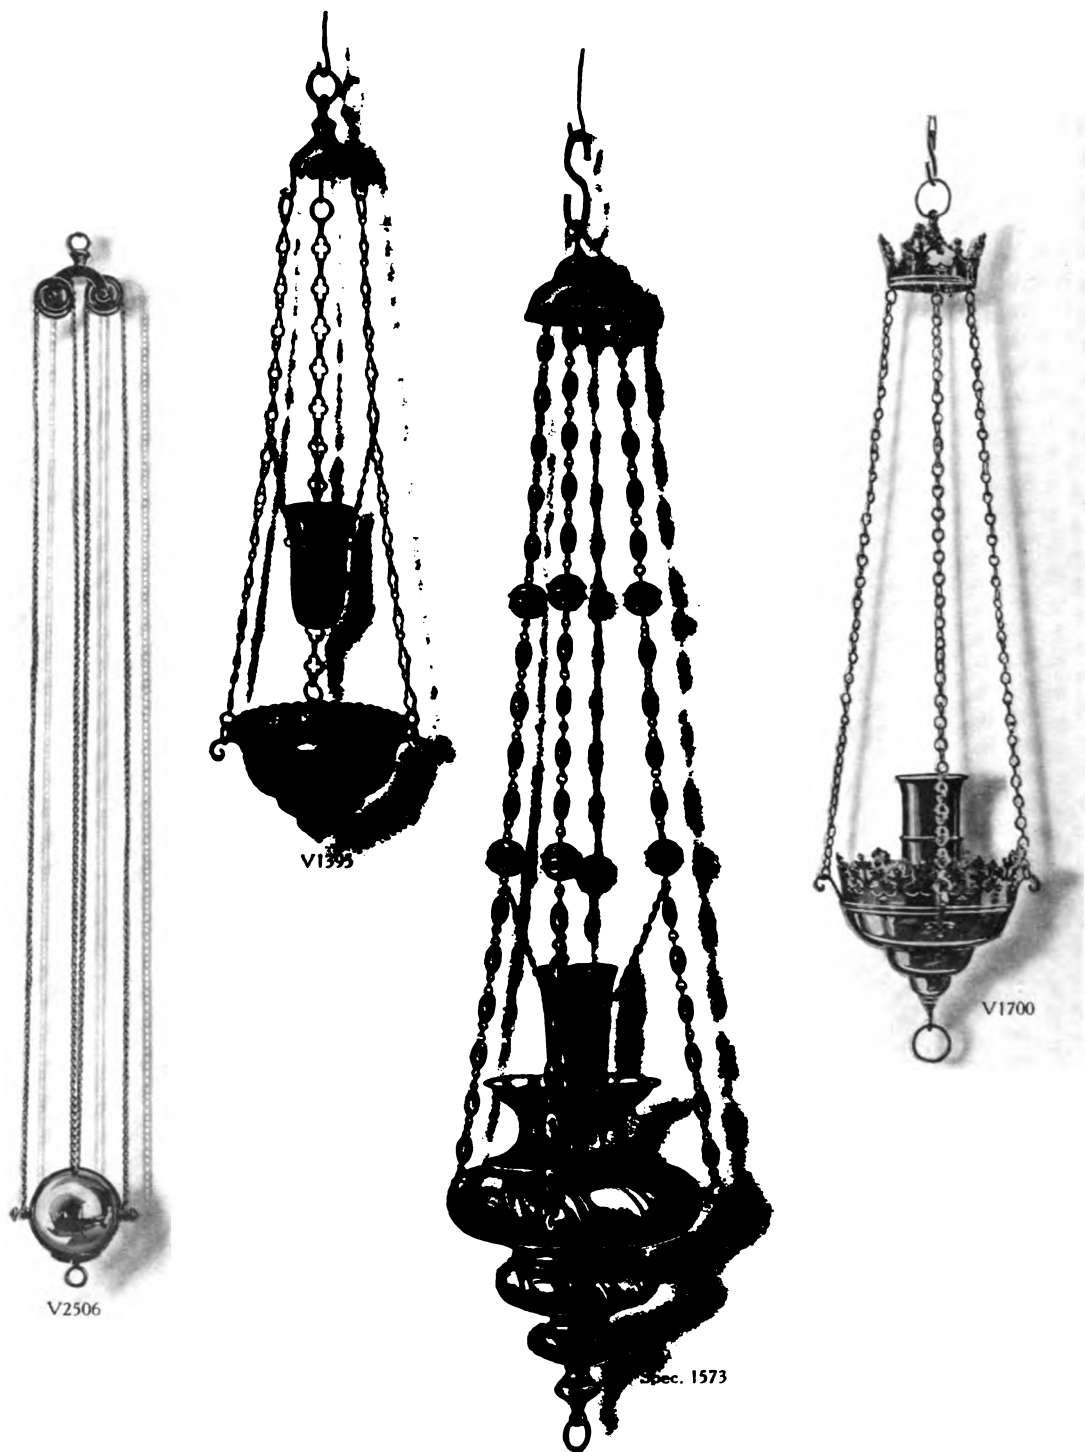

BRASS SANCTUARY LAMPS AND COUNTERPOISE WEIGHT

No. V1395	Lamp.	Diameter 10 inches.	Height 3 feet 7 inches.	$30.00
Spec. 1573	"	" 12 "	" 5 "	160.00
V1700	"	" 5½ "	" 28 inches.	12.00
V1700	"	" 10 "	" 48½ "	46.00
V2506	Counterpoise Weight.	Diameter 5½ inches.	Height 4 feet. Drop 3½ feet.	20.00

The Counterpoise Weight is made to fit the different Lamps, both as to Drop and size of Weight
Counterpoise Cables and Weights are extra, according to length of Cable and size of Weight