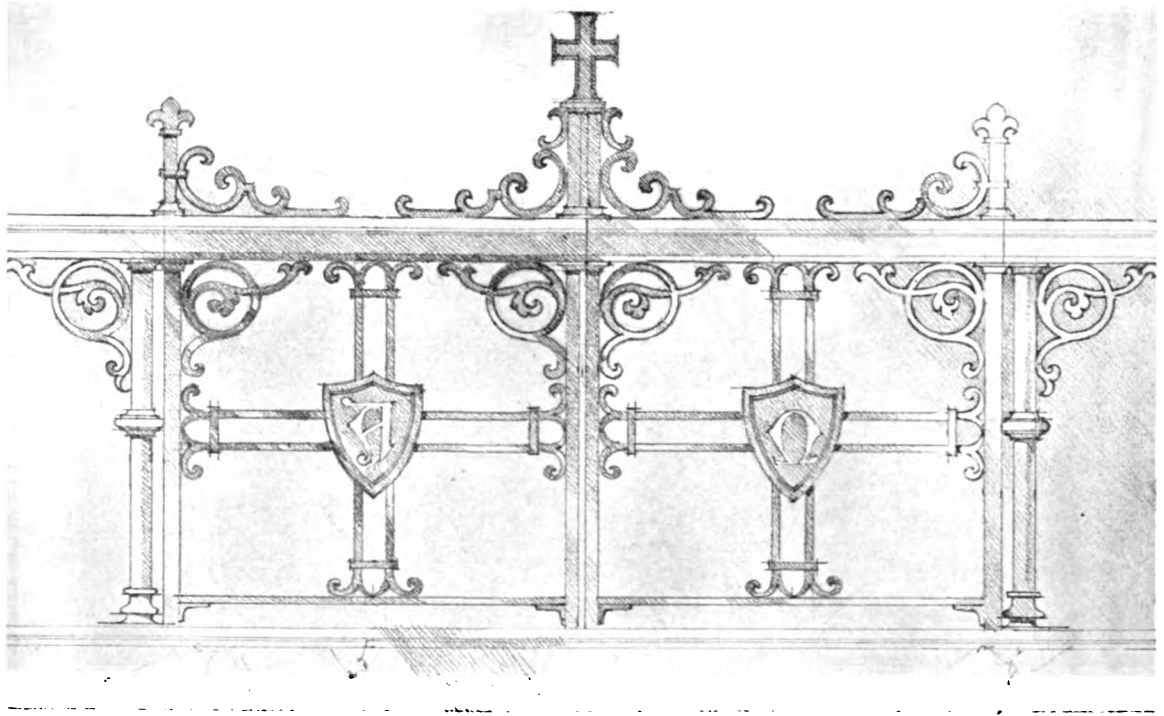

ALTAR GATES AND ALTAR RAIL STANDARDS

No. V2344	Rail Standard, Brass.	Height 27 inches	.....	each	$14.00
	Altar Gates	..	without top ornament	....	pair 200.00
	..	..	with ..	....	.. 230.00

Above prices do not include top rail

Altar Rails furnished in Brass, Bronze or Marble to suit requirements. Designs and estimates upon application