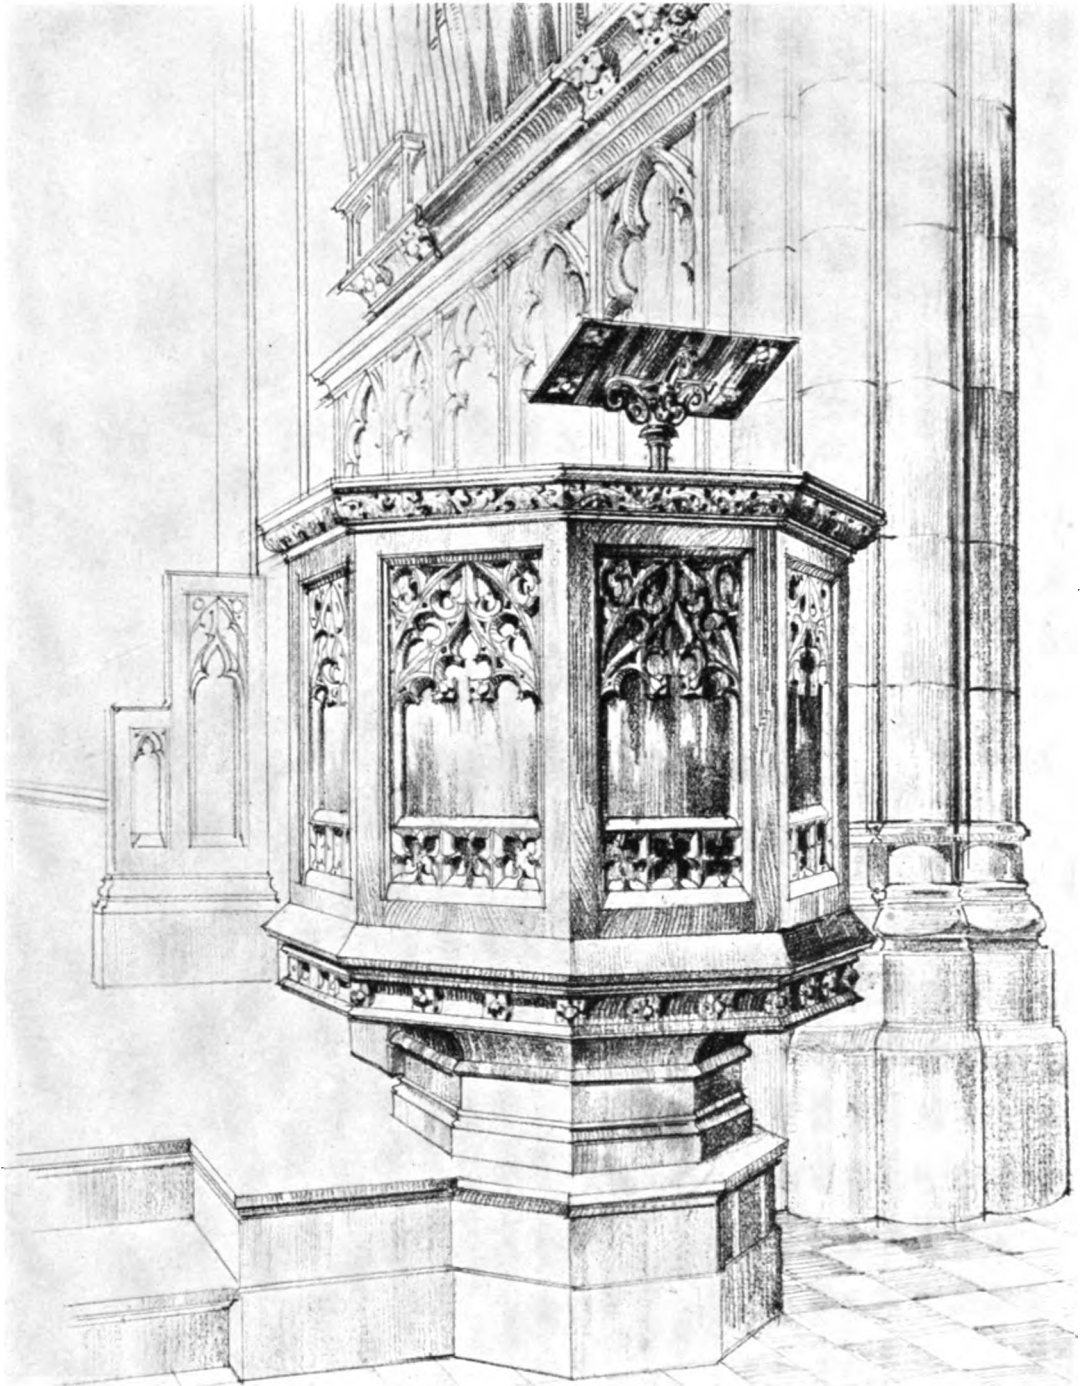

CARVED OAK PULPIT WITH BRASS BOOK REST

No. 8167 Pulpit..... $440.00

Pulpits are made up specially in any desired wood, metal or marble

Sizes vary as individual cases require