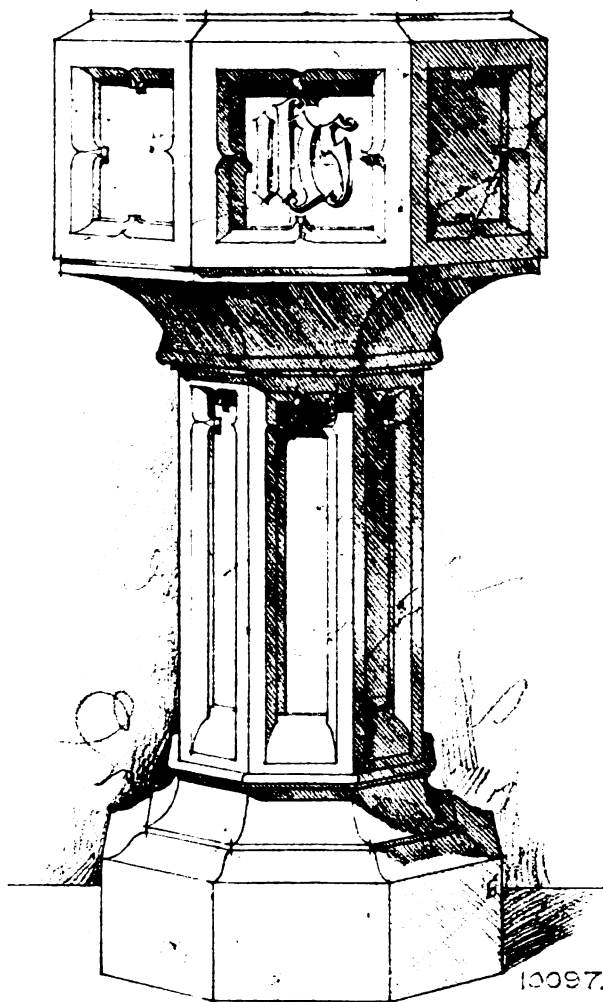

BAPTISMAL FONT

No. 21506	White Italian Marble Font.....	\$275.00
	Istrian Marble Font.....	330.00

Height 39 inches. Greatest diameter 21 inches

105

BAPTISMAL FONT

- | | | |
|---------|---|----------|
| No. 105 | White Italian Marble Font, slightly veined..... | \$125.00 |
| | Istrian Marble Font..... | 140.00 |
- Height 37 inches. Greatest diameter 18 inches