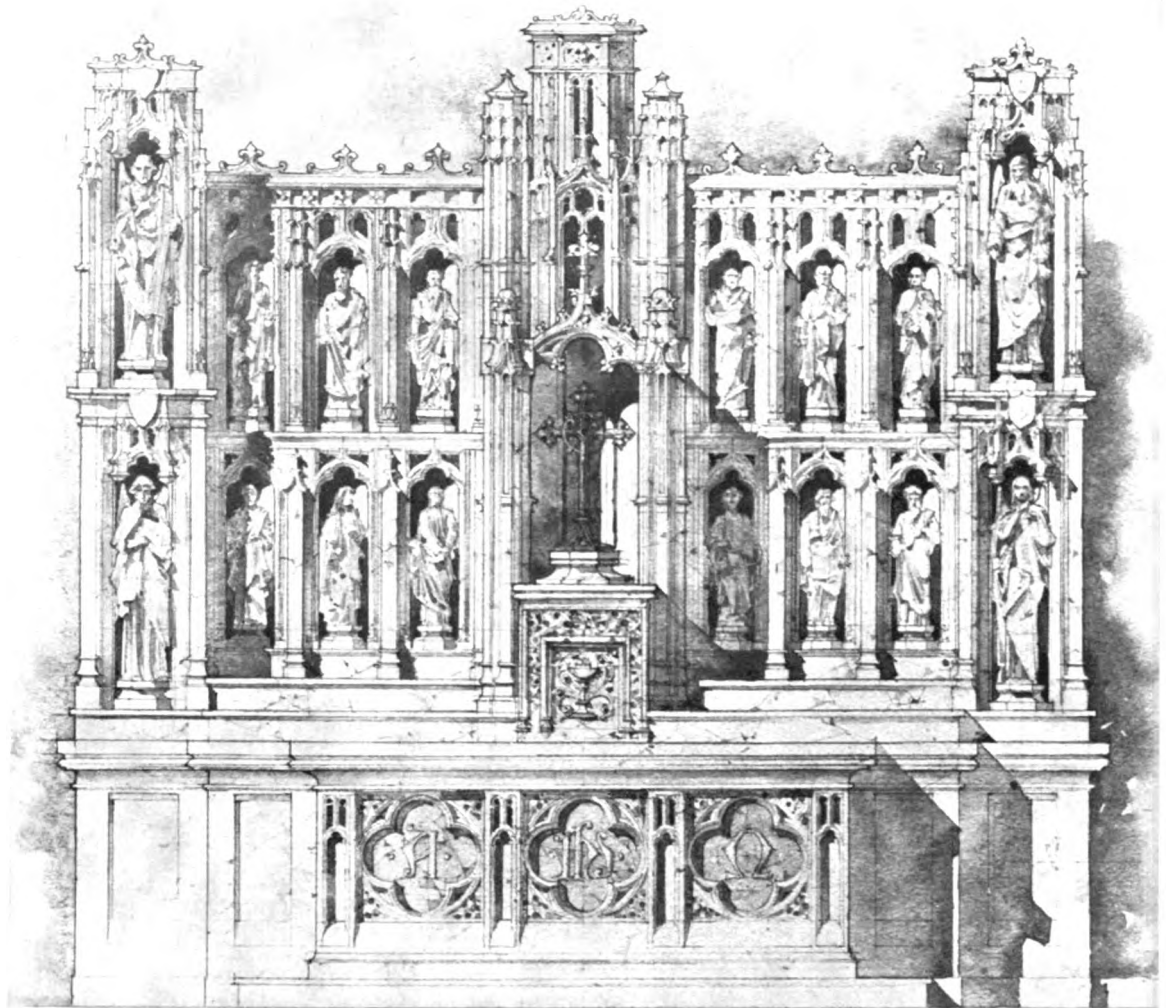

CHAPEL ALTAR AND REREDOS IN MARBLE

Made for the Church of the Ascension, Mt. Vernon, N. Y.

Extreme height of Reredos 10 feet 6 inches. Width 7 feet. Length of Altar 6 feet

MARBLE ALTAR AND REREDOS

Made for St. Andrew's Church, Newark, N. J.

Extreme height of Reredos 16 feet. Width 12 feet. Length of Altar 9 feet

Altar and Reredos in Italian Marble

Extreme height . 13 feet 11 inches

Width . . . 14 ,, 7 ,,

Length of Altar . 7 ,, 11 1/2 inches

Price, \$10,000