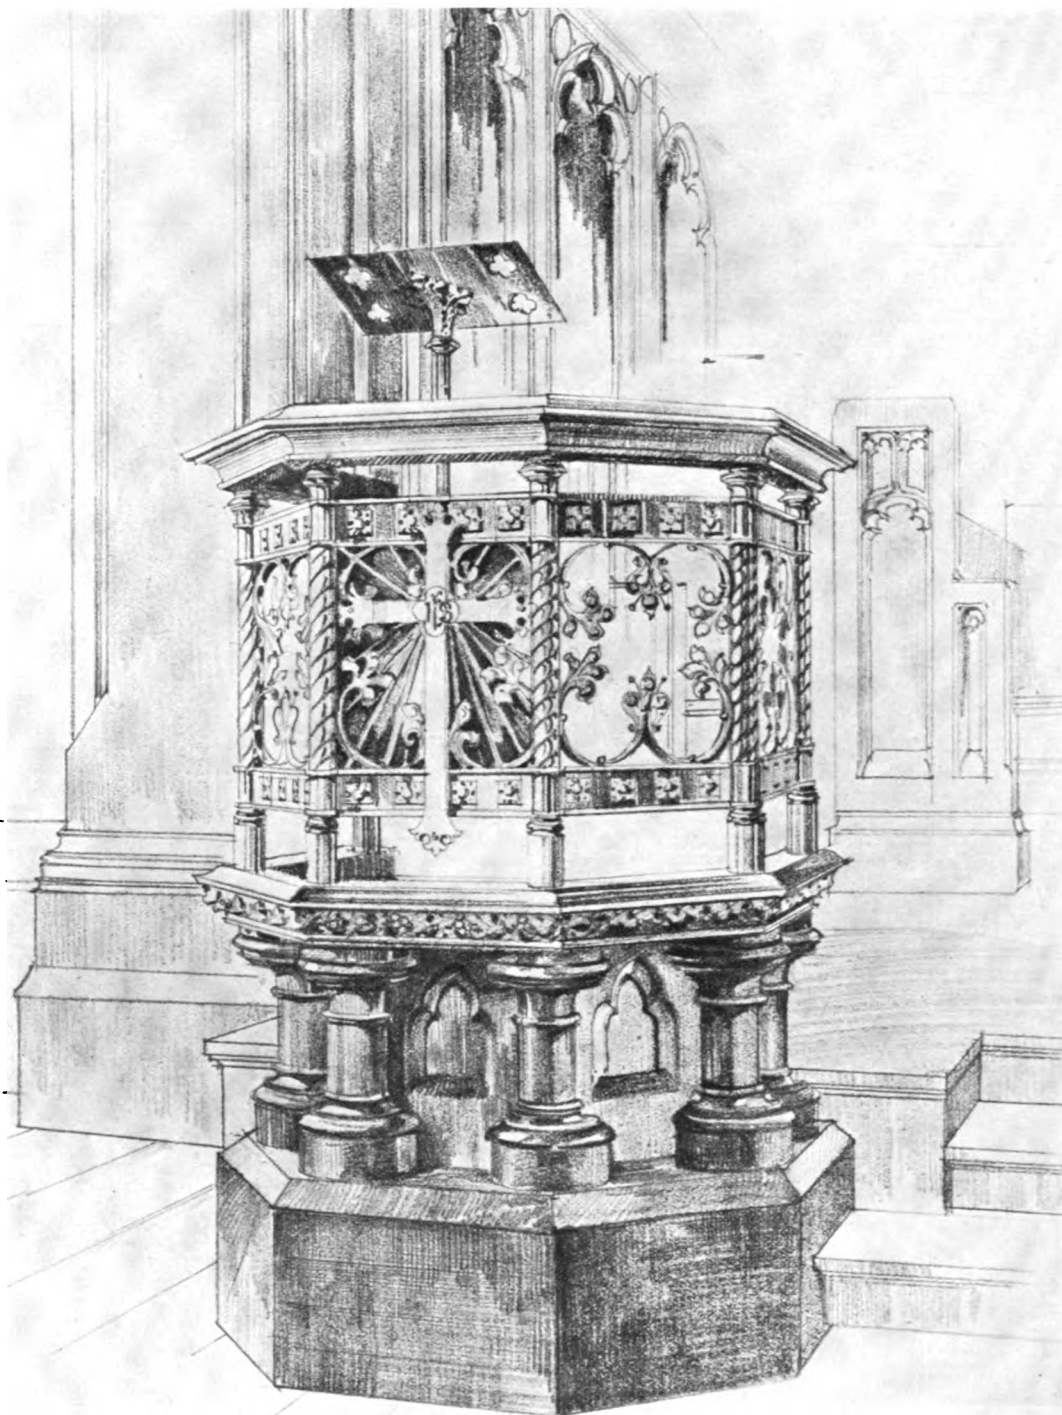

BRASS AND OAK PULPIT

No. Spec. 578 Pulpit, Brass and Oak. Height to top of hand rail 6 feet 3 inches $575.00