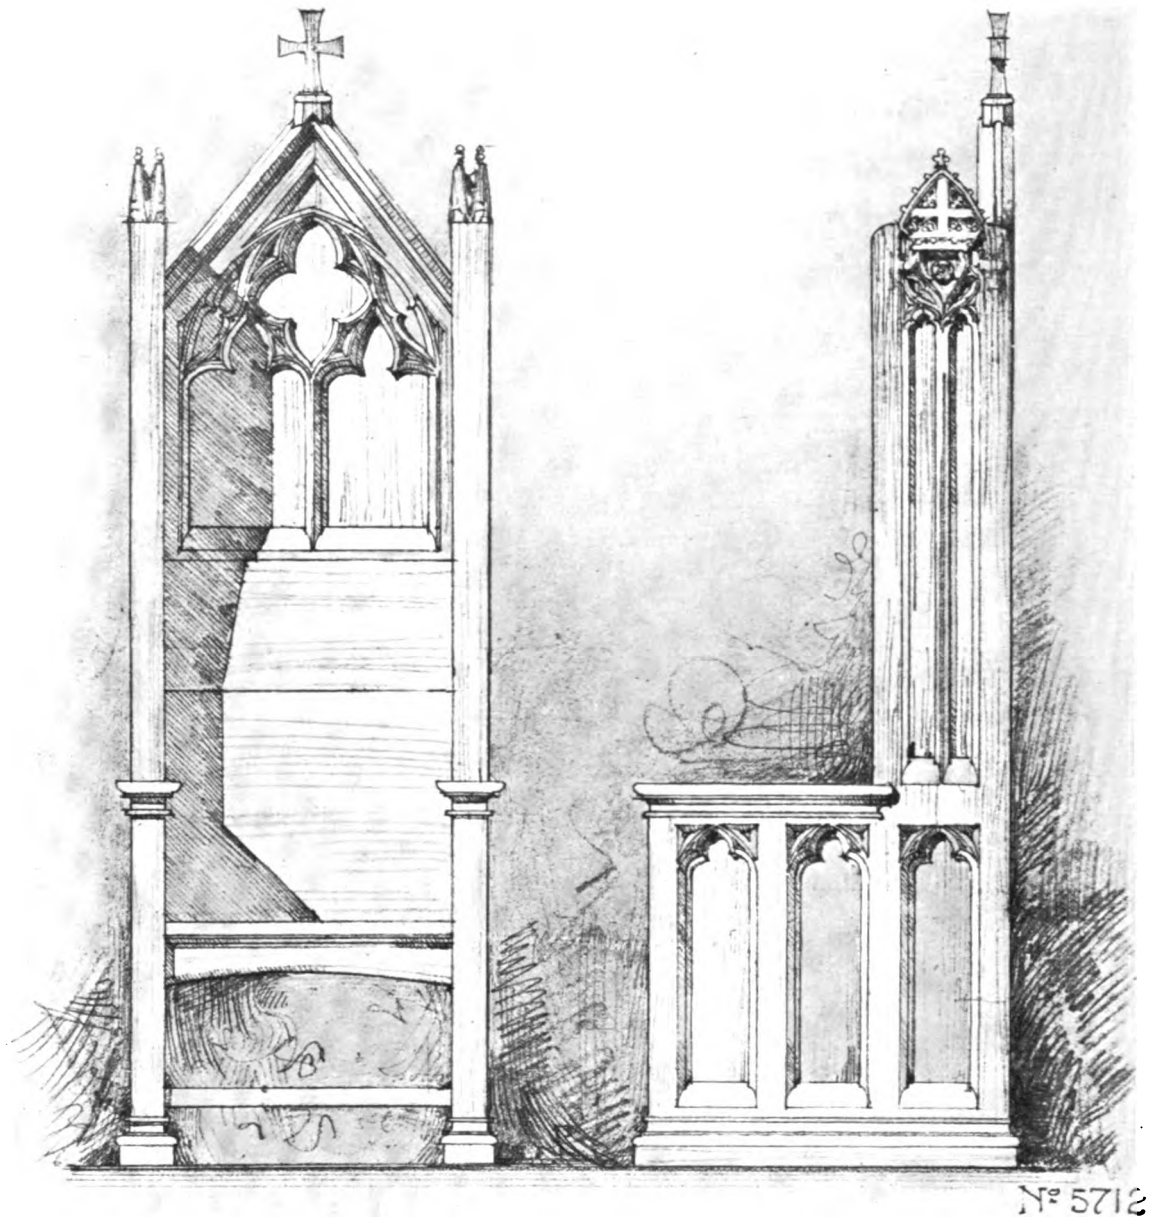

N° 5712

BISHOP'S CHAIR

No. 5712 Total height 75 inches. Width 24 inches. Width of seat inside 20 inches. Made in oak $200.00