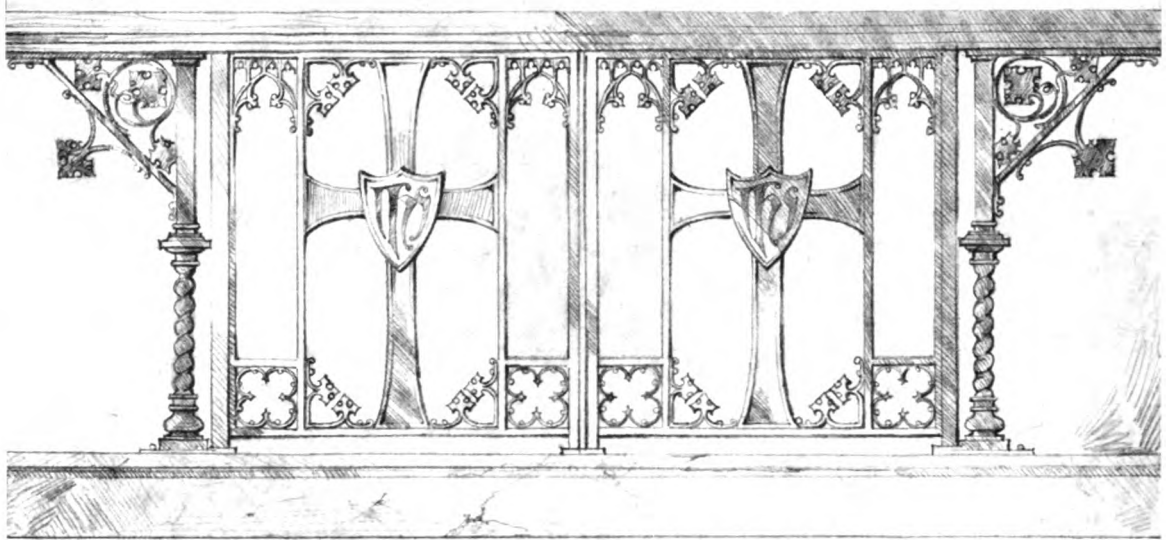

ALTAR GATES AND ALTAR RAIL STANDARDS

No. Spec. 2254 Altar Rail Standard, Brass. Height 27 inches .....each $21.00

Spec. 2254 Altar Gates, Brass. Height 27 inches .....pair 200.00

Above prices do not include top rail

Altar Rails furnished in Brass, Bronze or Marble to suit requirements. Designs and estimates upon application