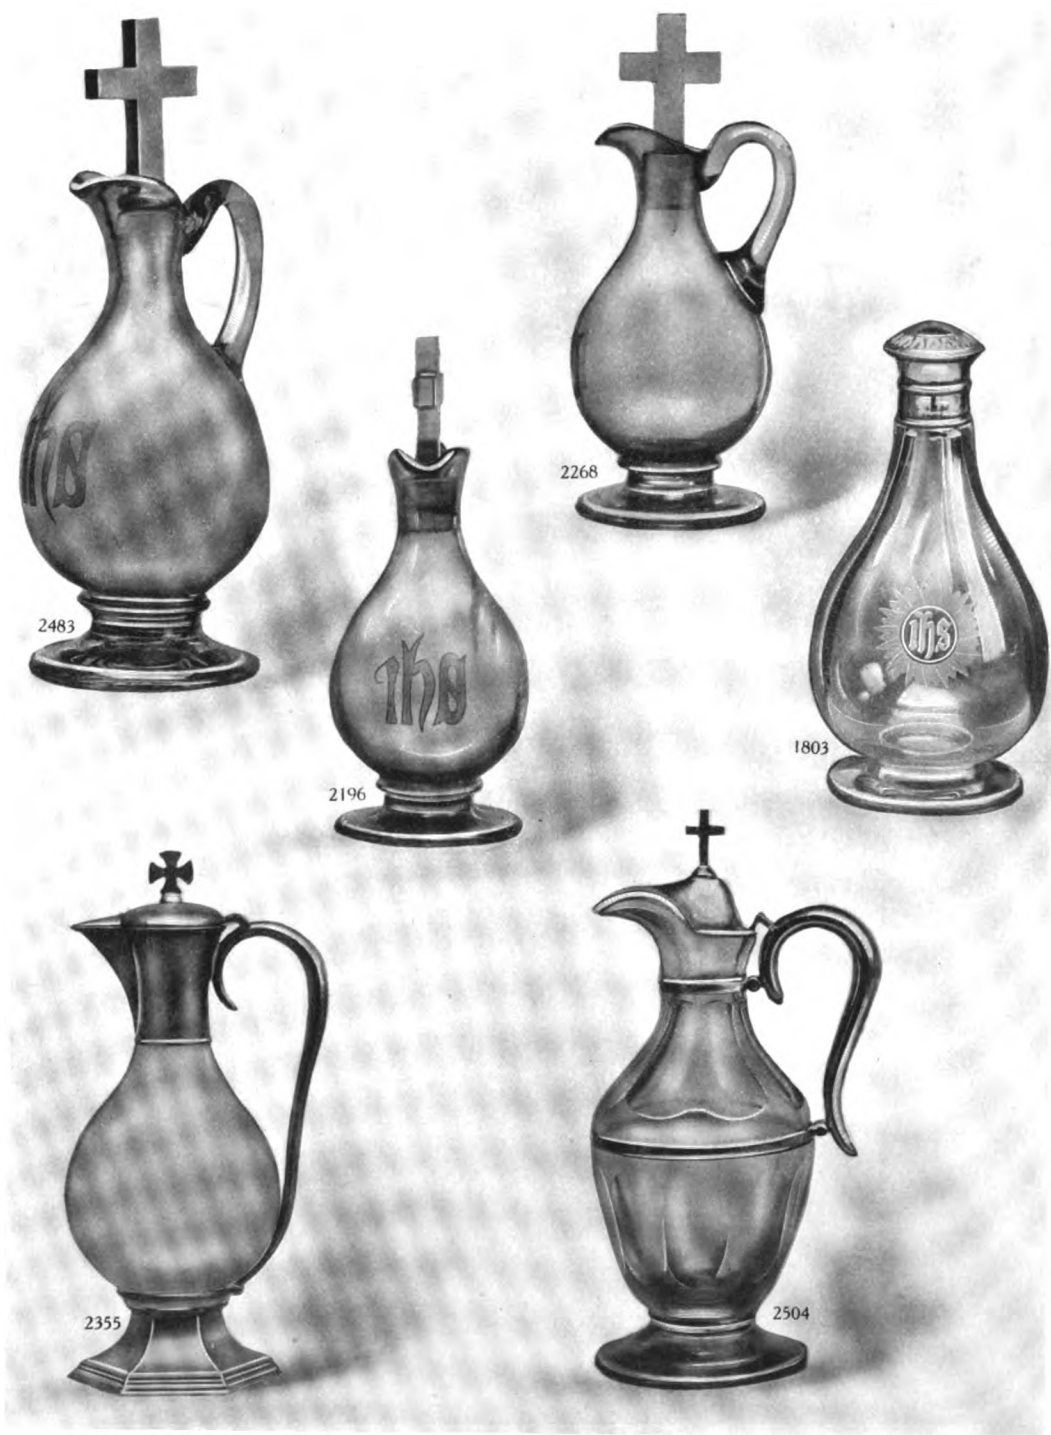

ALTAR CRUETS

Glass and Sterling Silver Mounted

No.	Cruet.	All glass.	Height	6 1/2 inches.	Capacity	1/4 pint.	$
2268	"	"	8	"	"	1/2	2.50
2196	"	"	10	"	"	1	3.00
2196	"	"	12 1/4	"	"	1 1/2	5.00
2196	"	"	8 3/4	"	"	1 quart.	10.00
2483	"	Sterling Silver	5 1/4	"	"	1/2 pint.	6.75
1803	"	Mounted.	8 1/2	"	"	1/4	6.75
2355	"	"	8 1/2	"	"	1/4	40.00
2504	"	"	6 1/2	"	"	1/4	10.00