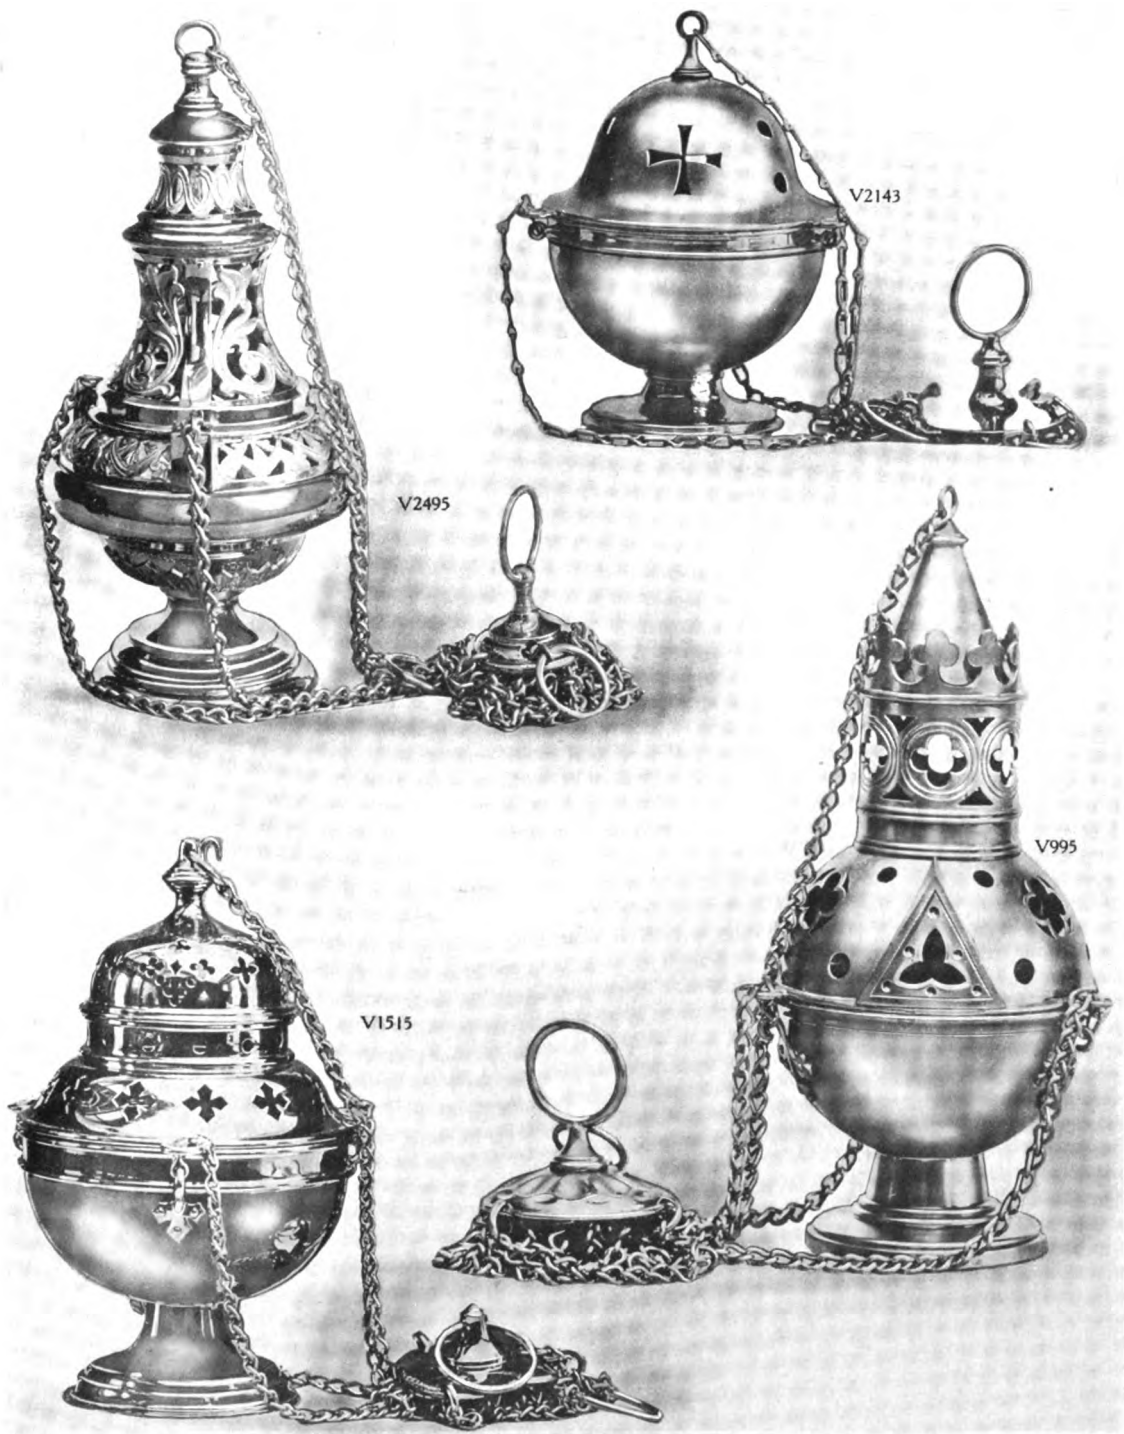

BRASS THURIBLES

No.	Thurible.	Height	10¼ inches	Price
V995	..	10¼	..	$25.00
V1515	..	8½	..	21.00
V2143	..	6	..	13.00
V2495	..	10½	..	25.00