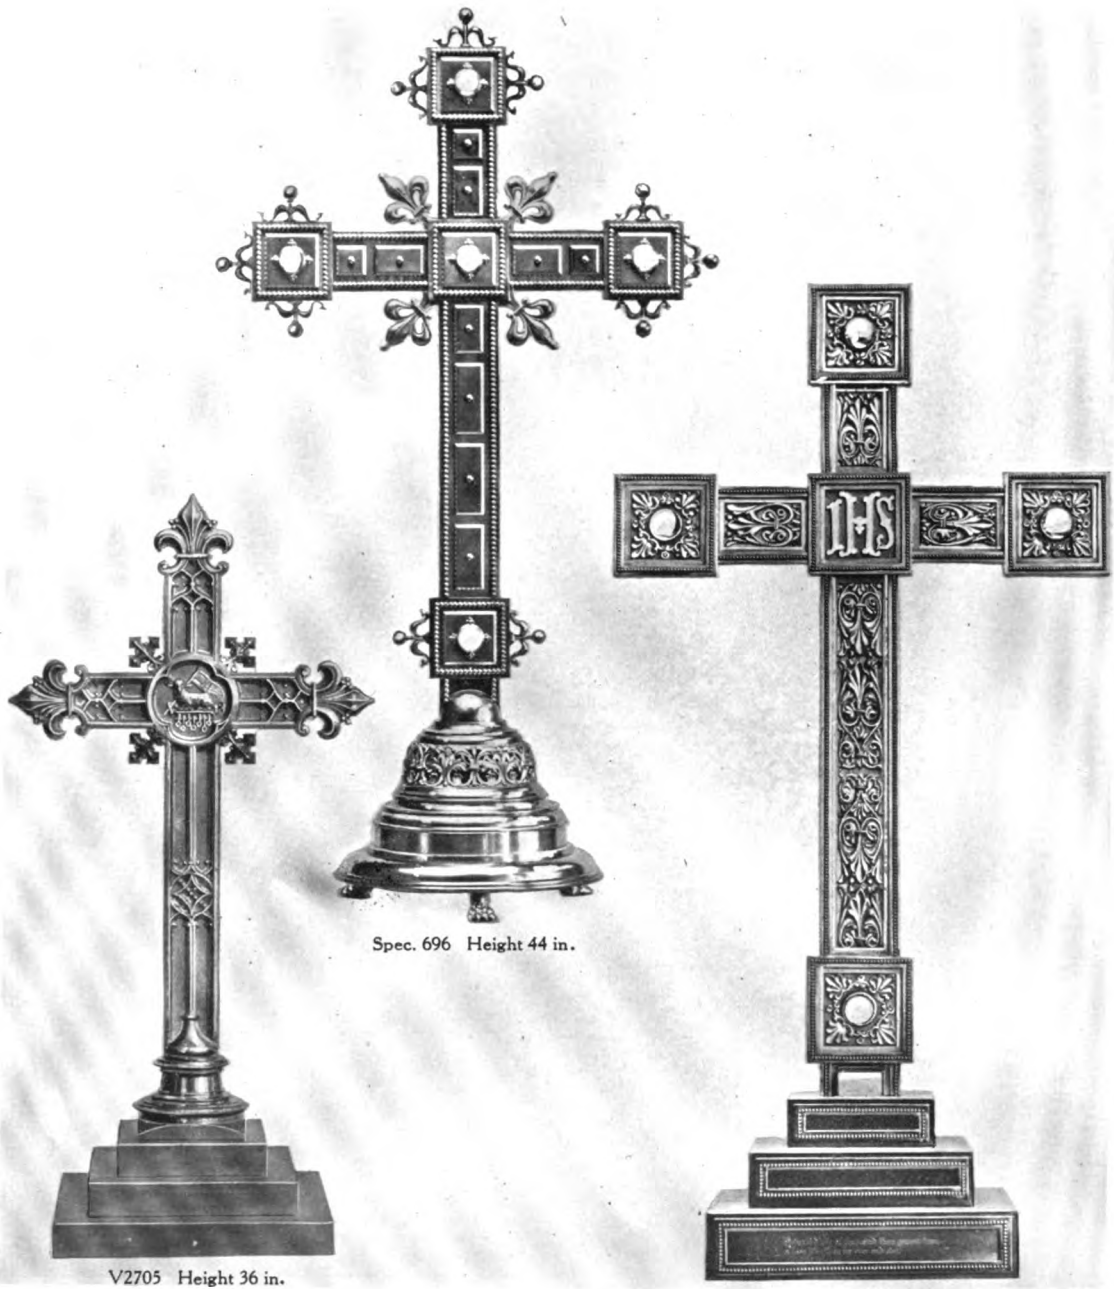

Spec. 696 Height 44 in.

V2705 Height 36 in.

Spec. 1948 Height 48 in.

BRASS ALTAR CROSSES

No. Spec.	Altar Cross.	Height	Jeweled	Price
696		44 inches.	.....	$225.00
1948	" "	48 "	.....	250.00
V2705	" "	36 "	.....	95.00