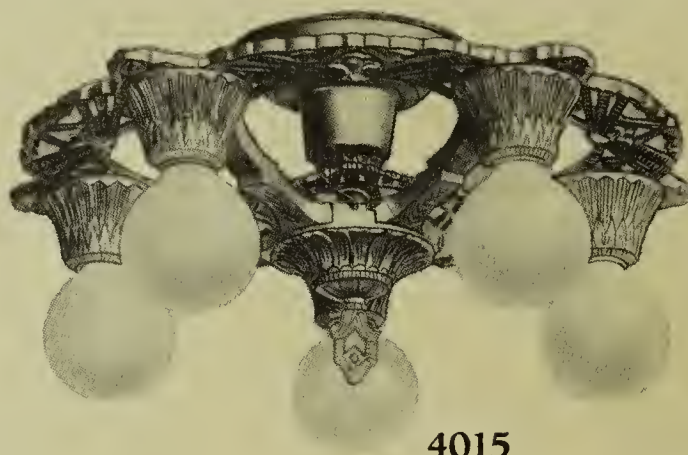

4015

3 Light Drop

Spread, 12 inches

No. G 4023—Gold and Poly Finish $4.05 List
Individually Packed—6 to a Carton

5 Light Semi-flush

Spread, 17 inches

Depth, 8½ inches

No. G 4015—Gold and Poly Finish $4.80 List
Individually Packed—6 to a Carton

2 Light Pendant Type

No. G 4022—Gold and Poly Finish $3.45 List
Individually Packed—6 to a Carton

5 Light Candle

Spread, 17 inches

No. G 4005—Gold and Poly Finish $5.25 List
Individually Packed—6 to a Carton

2 Light Ceiling Type

Spread, 12 inches

No. G 4012—Gold and Poly Finish $2.25 List
Individually Packed—12 to a Carton

3 Light Ceiling Type

No. G 4013—Gold and Poly Finish $2.70 List
Individually Packed—12 to a Carton