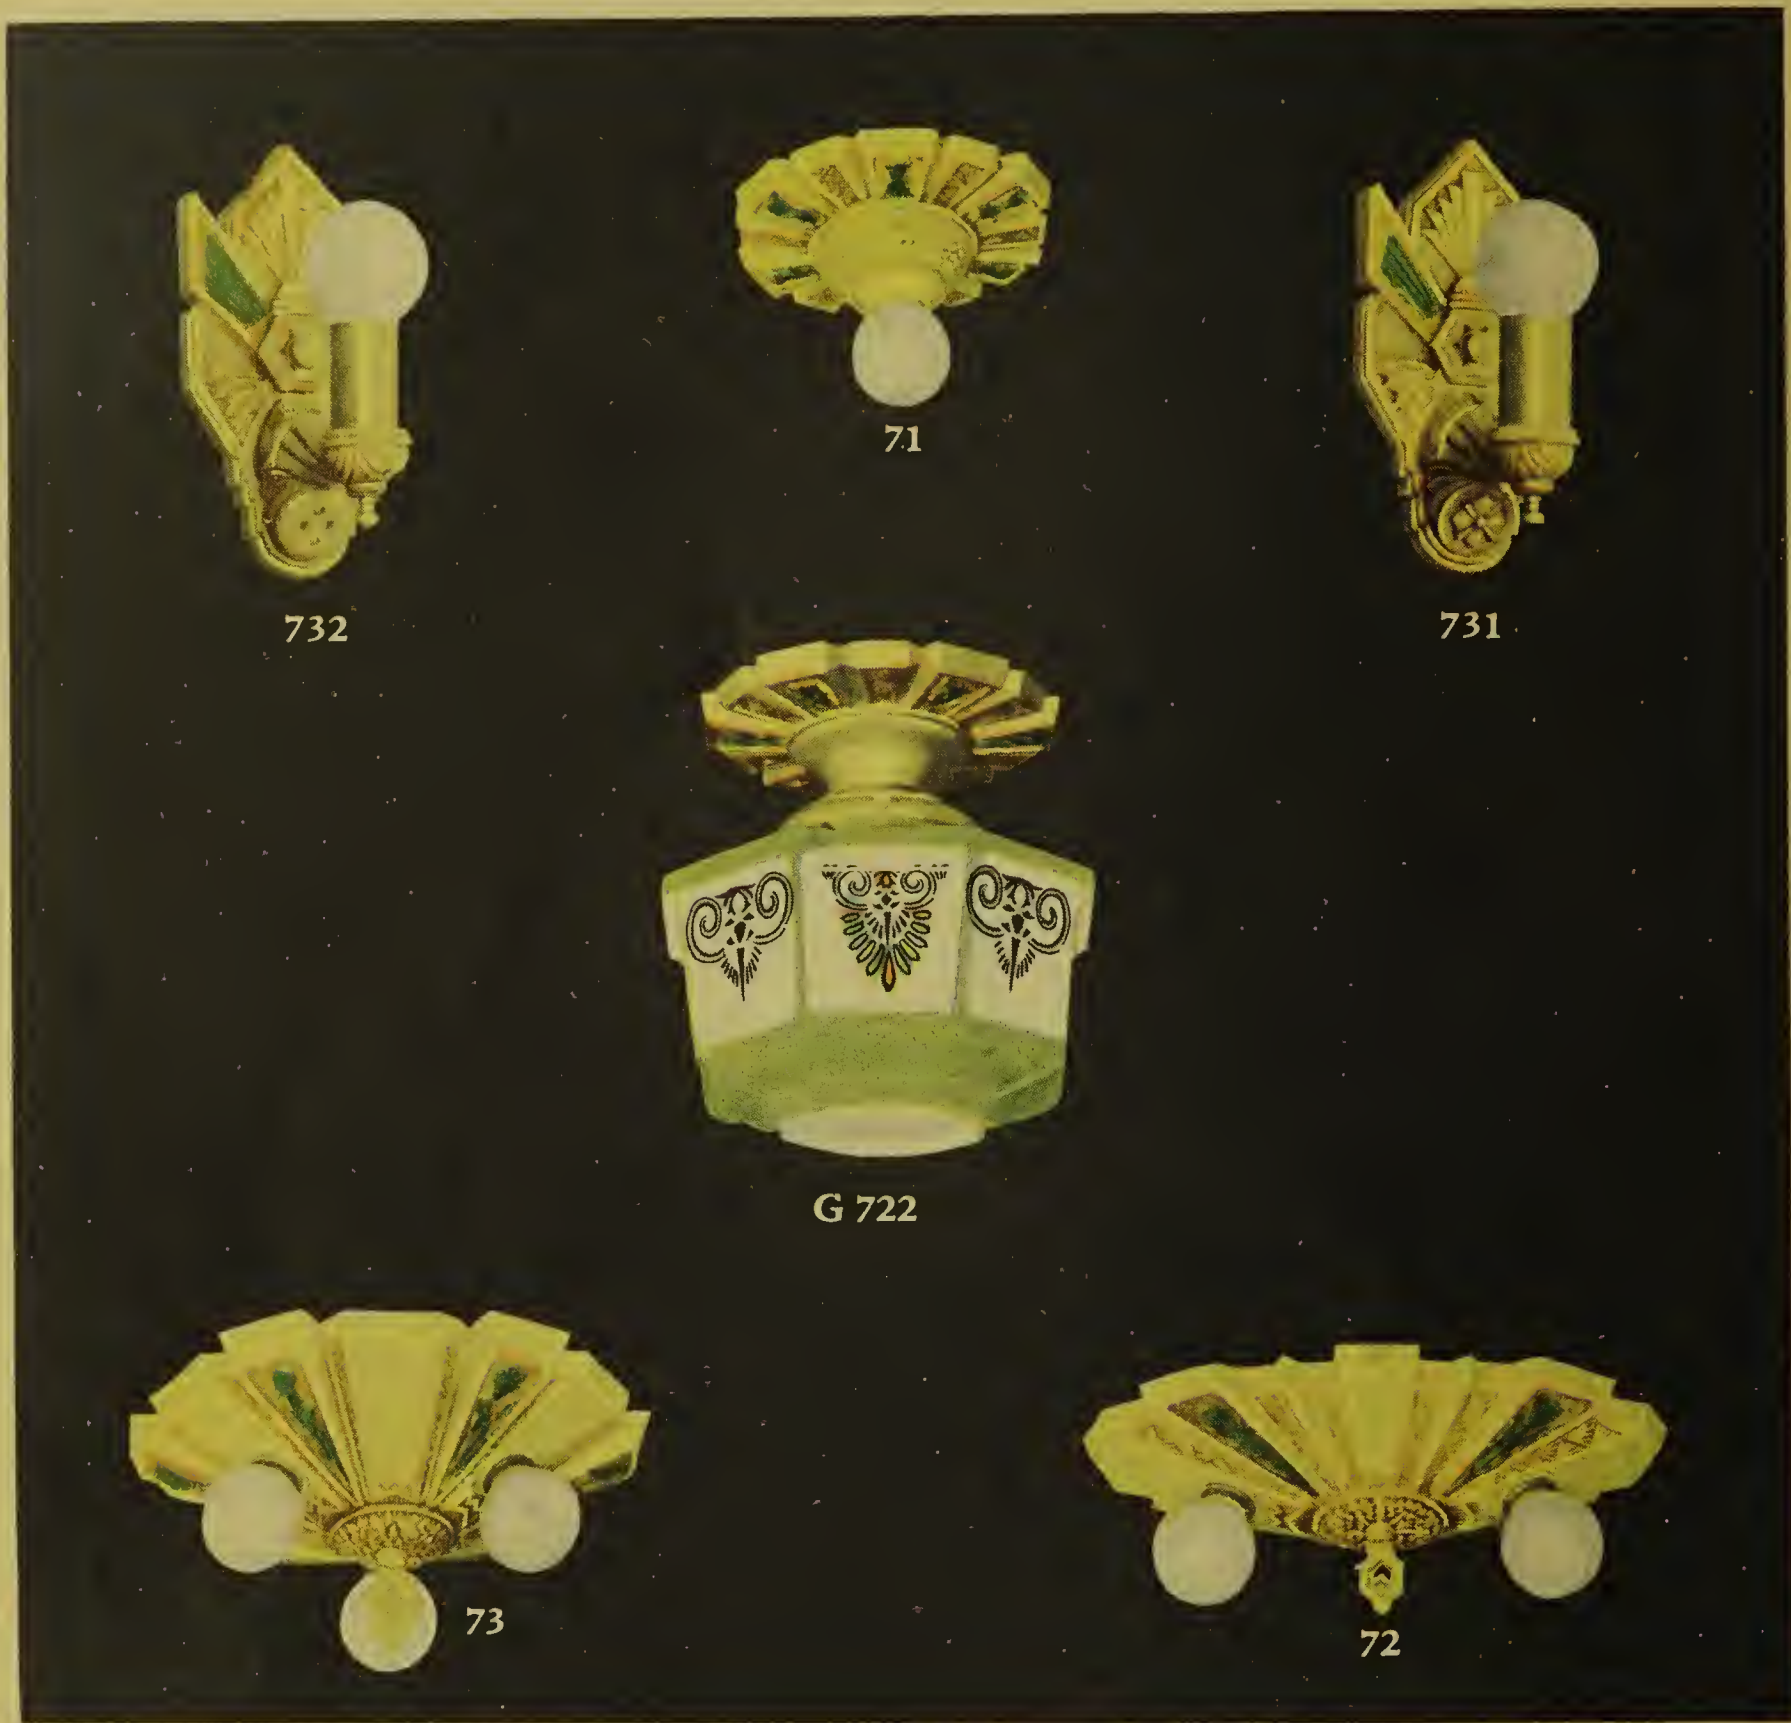

70 Line

A beautiful Bedroom line, finished in Antique Ivory and in Ivory and Pastelle.

1 Light Flush With Glass

Spread, 7½ inches
Wired Keyless Socket With Pull Socket
Ivory A 72 $7.20 List C 722 $7.68 List
Ivory and Pastelle B 722 7.20 List D 722 7.68 List
Individually Packed—6 to a Carton

3 Light Flush

Spread, 12 inches
Wired Keyless Socket With Pull Switch
Ivory A 73 $2.85 List C 73 $4.20 List
Ivory and Pastelle B 73 2.85 List D 73 4.20 List
Individually Packed—12 to a Carton

Beam Light

Spread, 7½ inches
Wired Keyless Socket With Pull Socket
Ivory A 71 $1.02 List C 71 $1.50 List
Ivory and Pastelle B 71 1.02 List D 71 1.50 List
Individually Packed—12 to a Carton

1 Light Bracket

Spread, 4½ inches Extension 4¼ inches
Turn Knob Socket Turn Knob Socket with
Ivory I 731 $2.40 List I 732 $2.85 List
Ivory and Pastelle IP 731 2.40 List IP 732 2.85 List
Individually Packed—12 to a Carton

2 Light Flush

Spread, 13 inches
Wired Keyless Socket With Pull Switch
Ivory A 72 $2.10 List C 72 $3.45 List
Ivory and Pastelle B 72 2.10 List D 72 3.45 List
Individually Packed—12 to a Carton