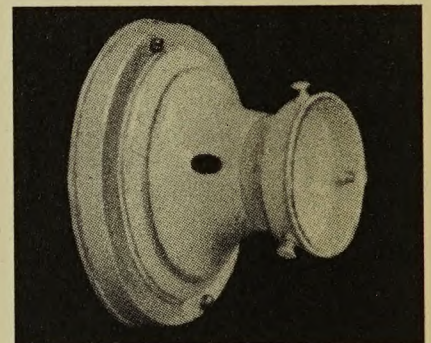

Bath Room Bracket
2 1/4 Inch Fitter White Enamel Finish

		Browntone		Browntone
	List	List		List
Bare	114 $ .39 List		Bare	
Wired Keyless	K 114 .60 List		Wired Keyless	
Wired Pull Chain	P 114 1.05 List		Wired Pull Chain	

Packed 50 to Carton

		Browntone		Graytone
	List	List		List
B 133 $ .12 List		C 133 $ .12 List		

Packed 25 to Package—250 to Case