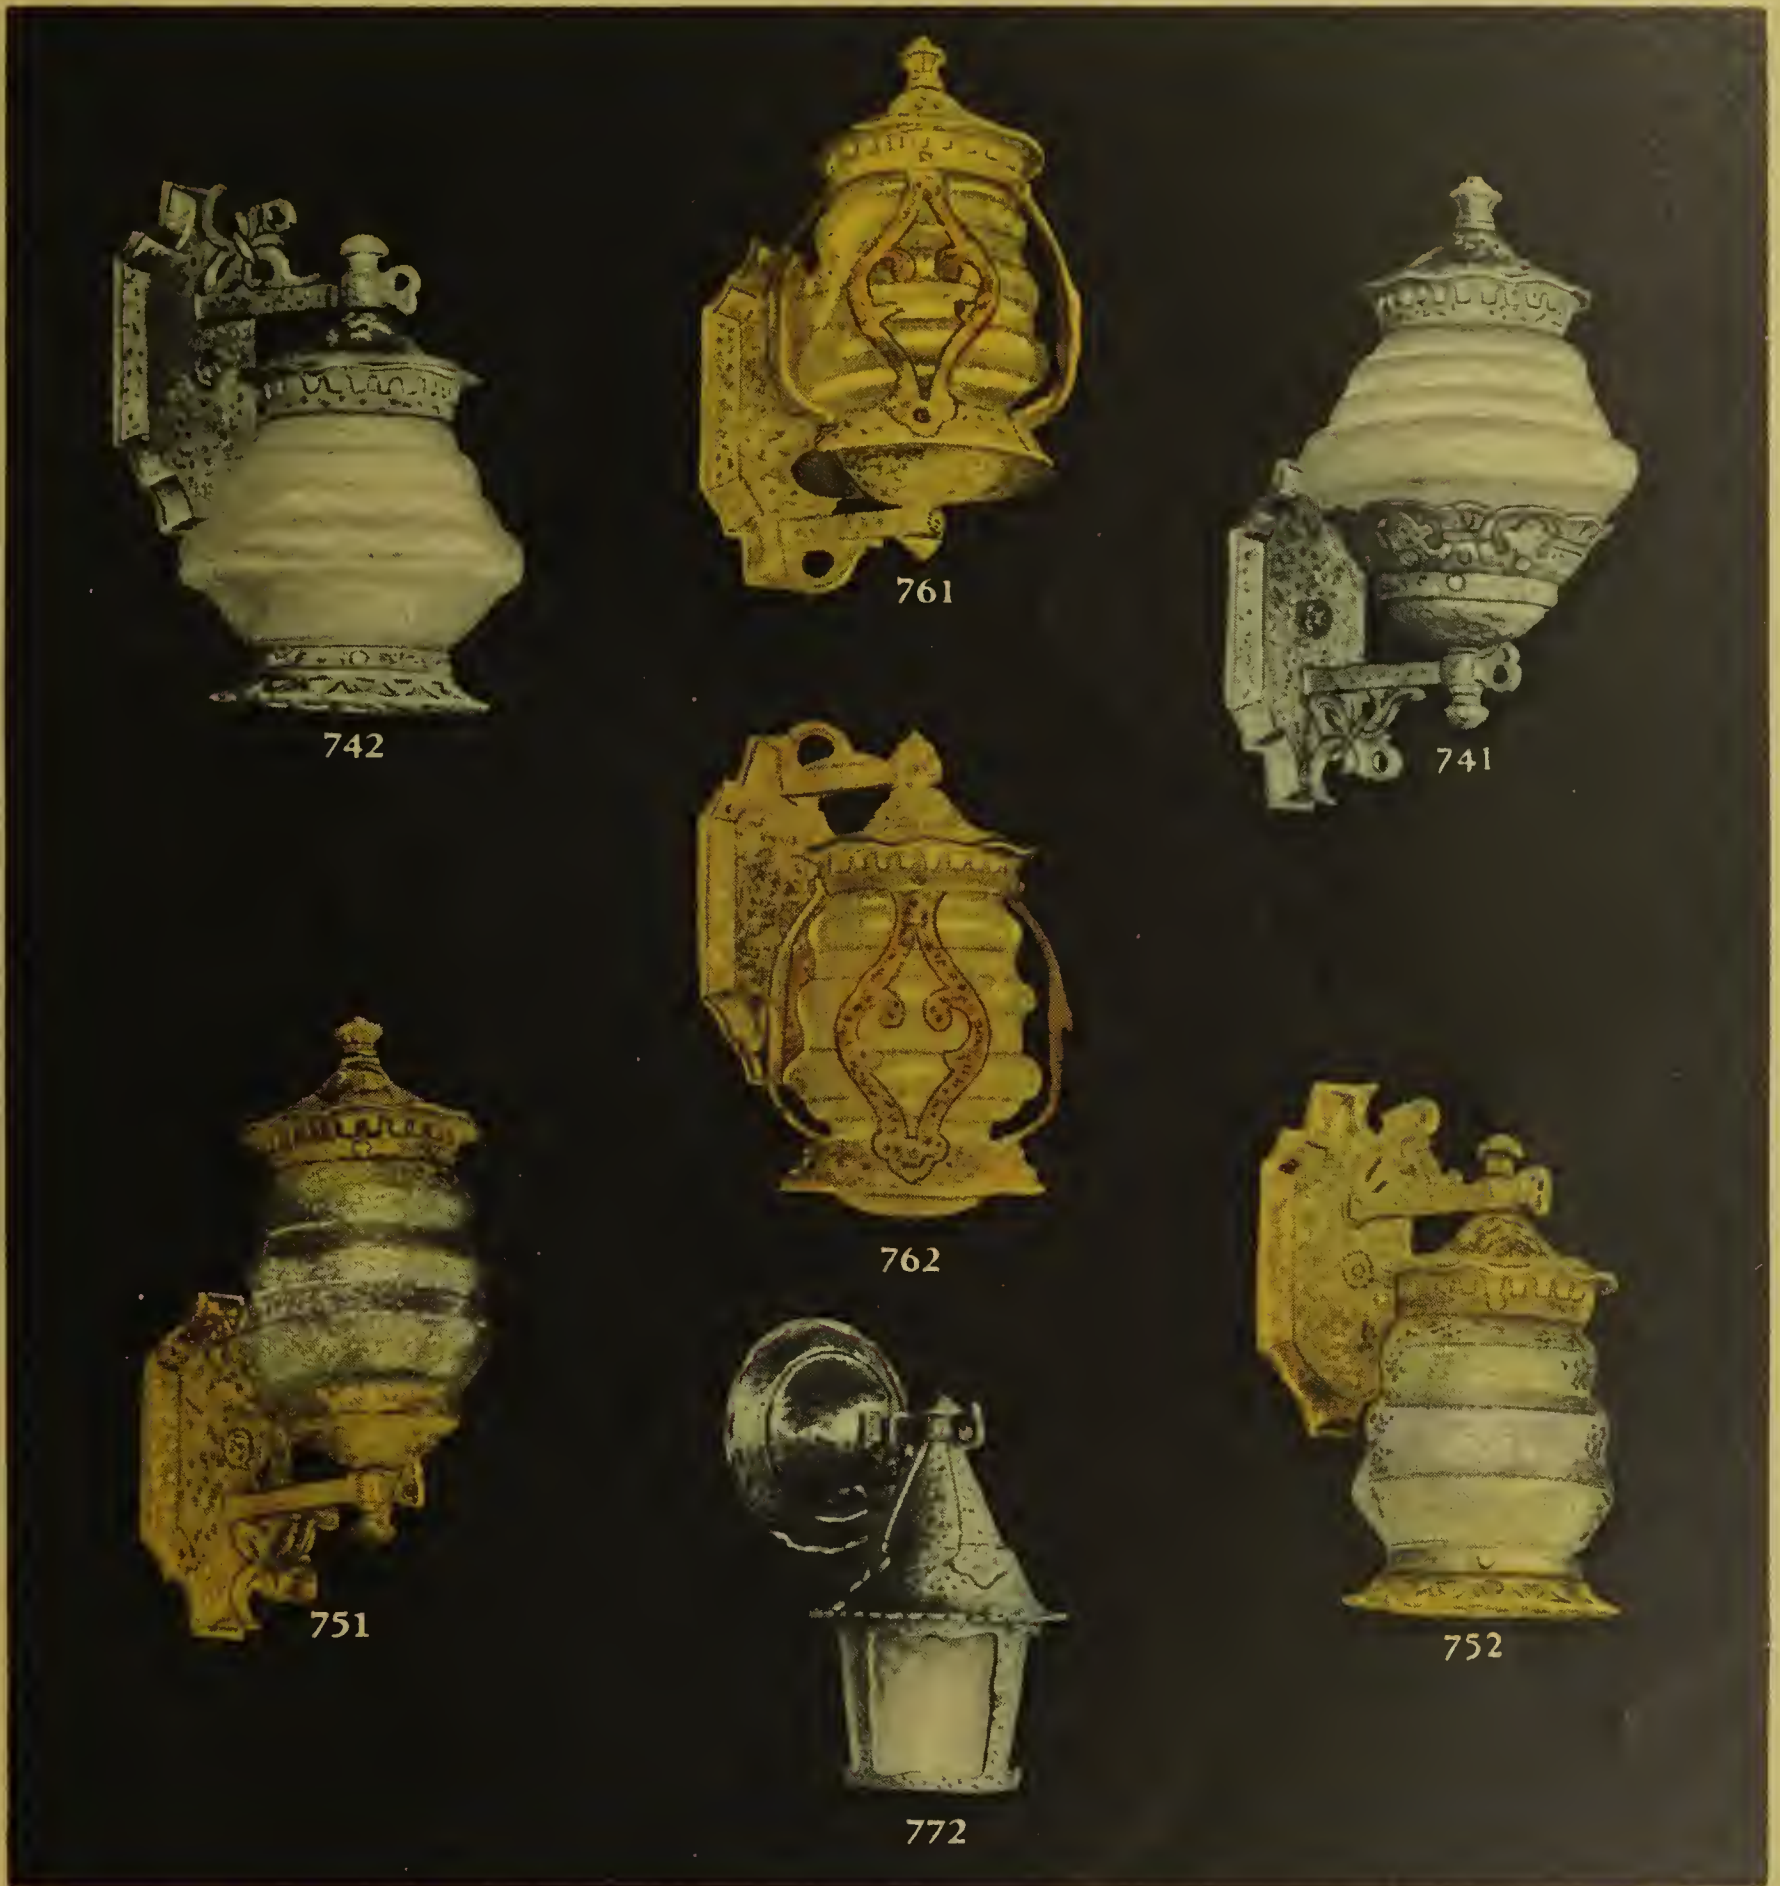

Outdoor Lanterns

Lanterns Finished in Forged Iron

No.	Extension	Lantern	List Price
741-L	8½ inches	9 x7 inches	$7.05
742-L	8½ inches	8¼x7 inches	6.75
772-L	8 inches	8 x6 inches	5.70

Lanterns Finished in English Bronze

No.	Extension	Lantern	List Price
761-L	7½ inches	9x6¾ inches	$9.00
762-L	7½ inches	9x6¾ inches	9.00

Lanterns Finished in Oxidized Copper

No.	Extension	Lantern	List Price
751-L	8 inches	8¾x5¾ inches	$6.75
752-L	7¾ inches	8¼x5¾ inches	6.75

All Lanterns Wired and Individually Packed—4 to Carton