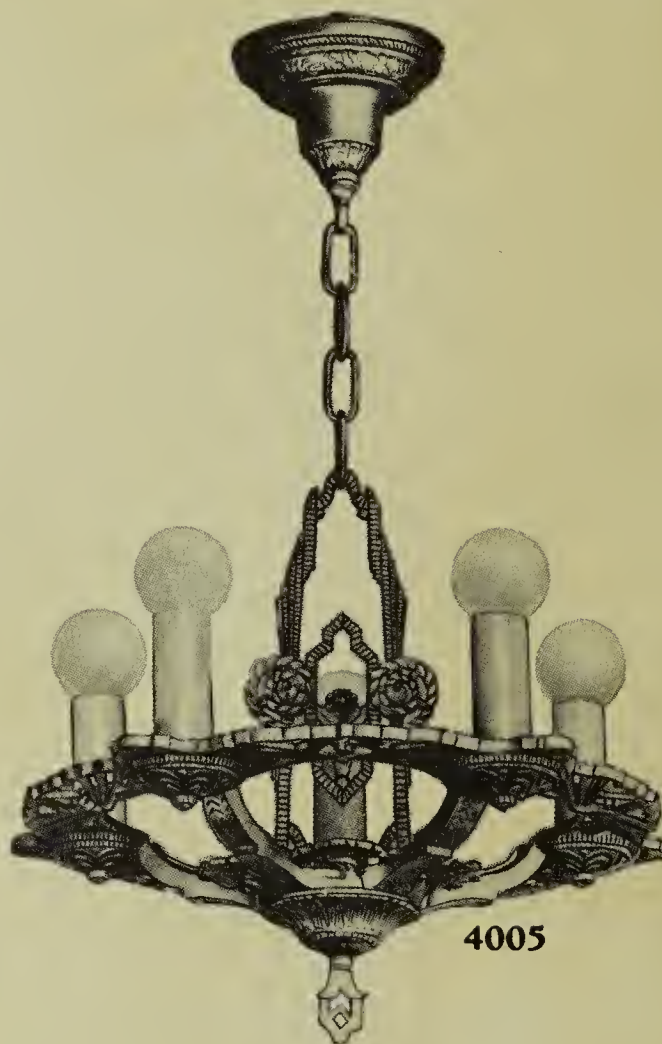

4005

3 Light Drop

Spread, 12 inches

No. G 4023—Gold and Poly Finish $4.05 List
Individually Packed—6 to a Carton

5 Light Semi-flush

Spread, 17 inches

Depth, 8½ inches

No. G 4015—Gold and Poly Finish $4.80 List
Individually Packed—6 to a Carton

2 Light Pendant Type

No. G 4022—Gold and Poly Finish $3.45 List
Individually Packed—6 to a Carton

5 Light Candle

Spread, 17 inches

No. G 4005—Gold and Poly Finish $5.25 List
Individually Packed—6 to a Carton

2 Light Ceiling Type

Spread, 12 inches

No. G 4012—Gold and Poly Finish $2.25 List
Individually Packed—12 to a Carton

3 Light Ceiling Type

No. G 4013—Gold and Poly Finish $2.70 List
Individually Packed—12 to a Carton