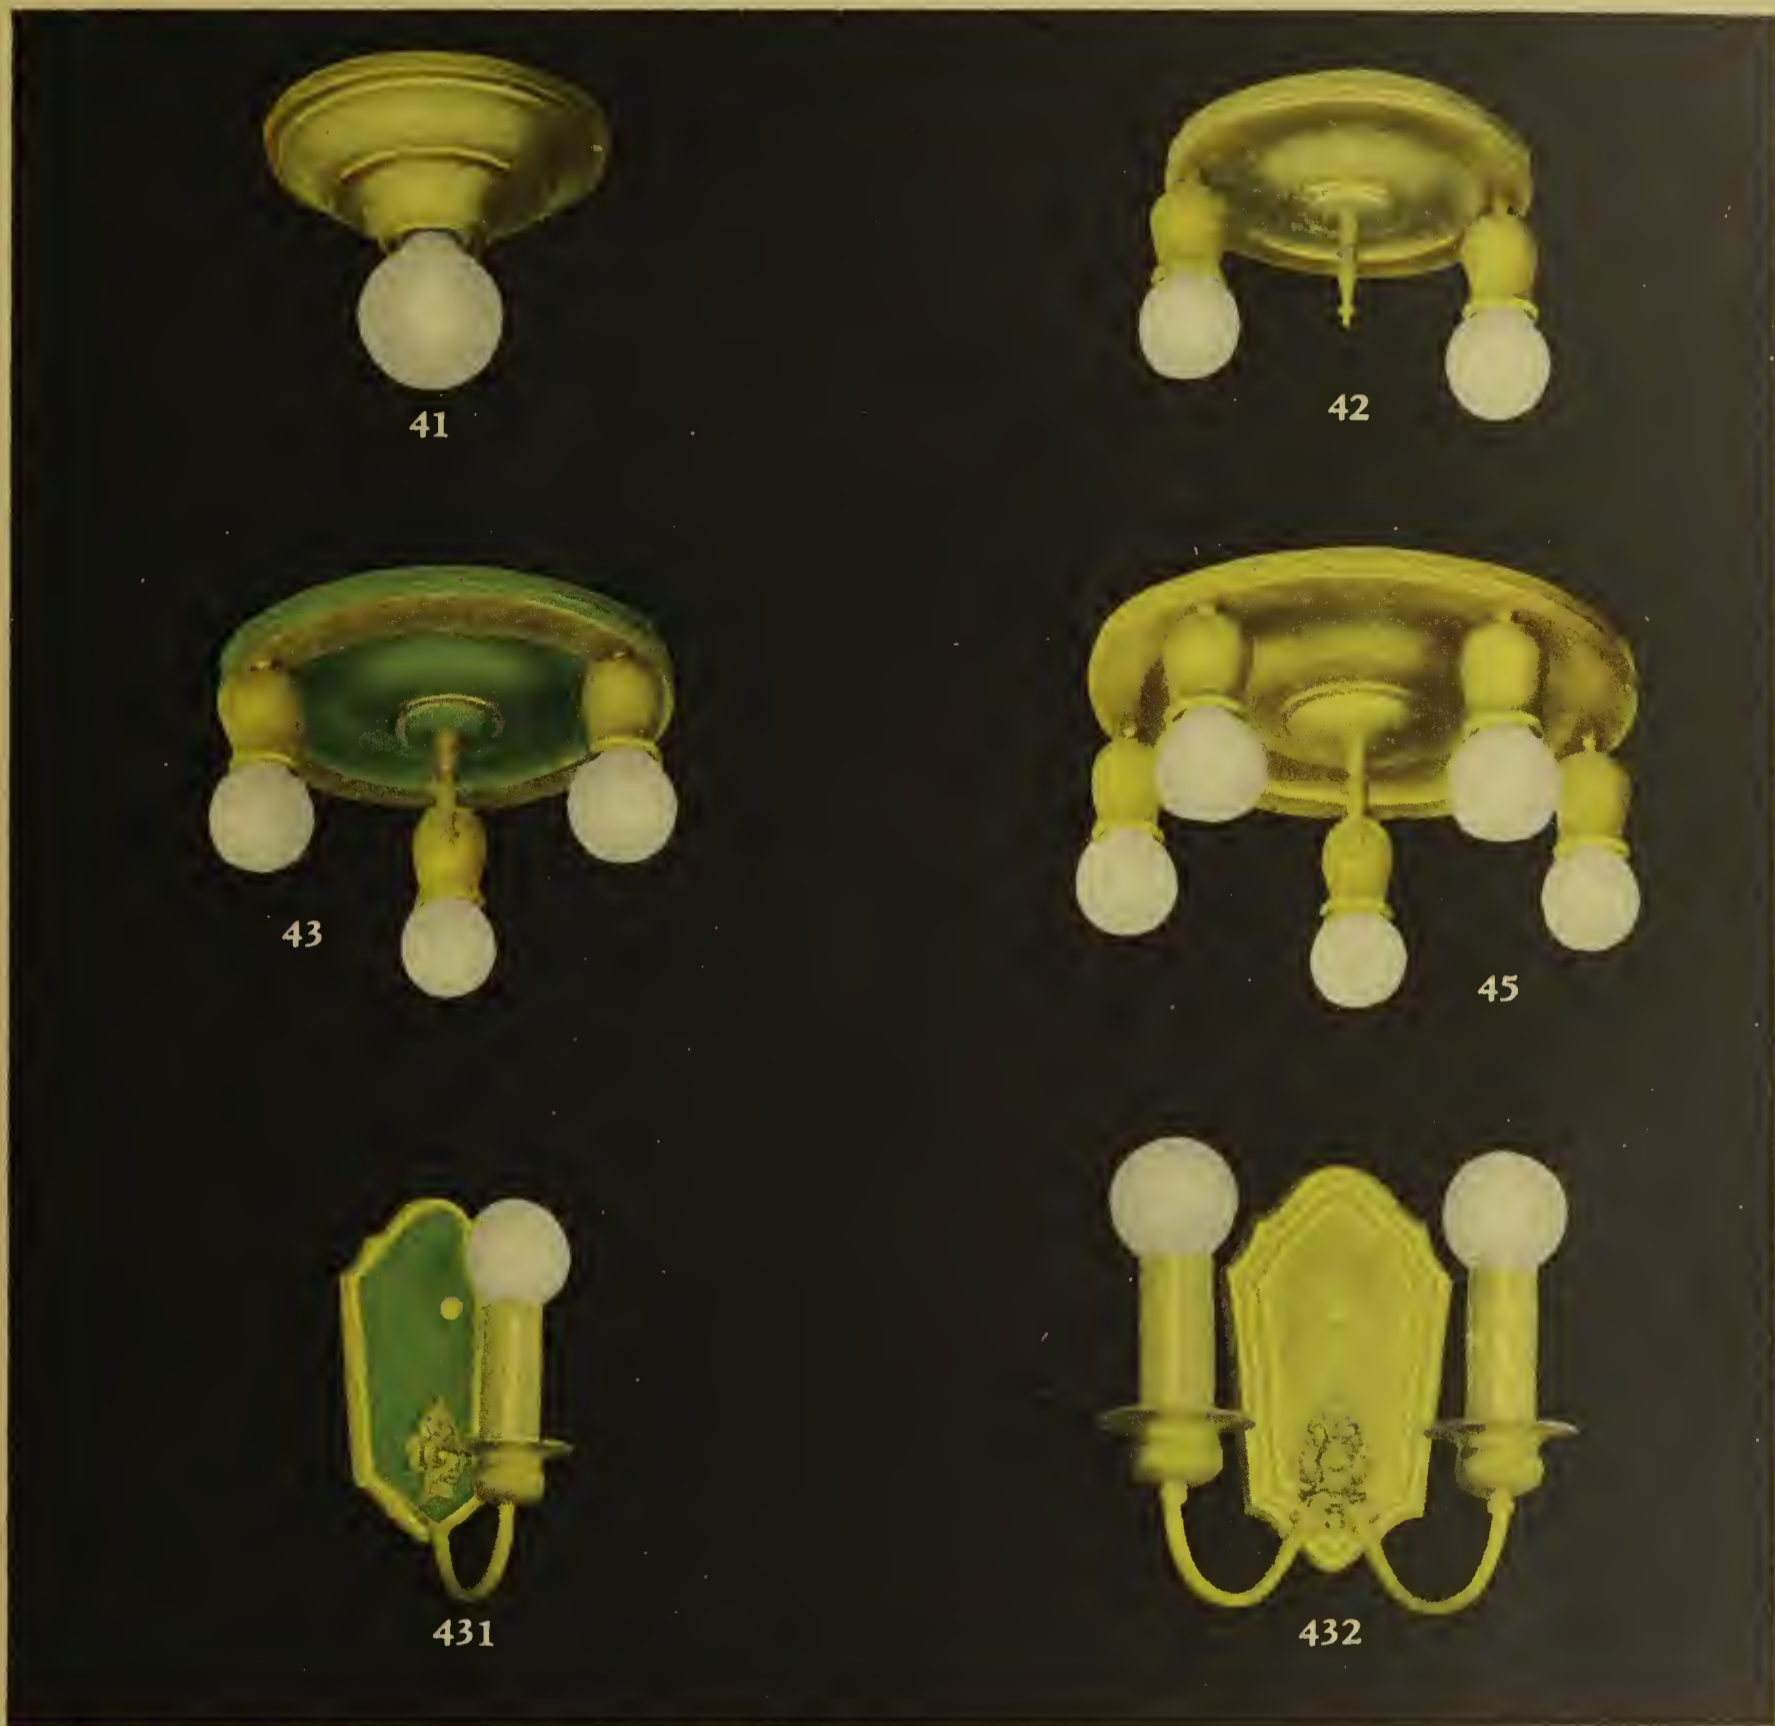

40 Line

A Colonial Bedroom line made out of heavy gauge stamped metal, very tastefully finished.

Beam Light

Spread, 7 1/2 Inches

Keyless Socket

Pull Socket

Ivory and Gold Finish	I 41	$1.26 List	IP 41	$1.74 List
Green and Gold Finish	G 41	1.26 List	GP 41	1.74 List
Colonial Brass Finish	B 41	1.26 List	BP 41	1.74 List

Individually Packed—12 to a Carton

2 Light Flush

Spread, 8 Inches

Keyless Socket

Pull Switch

Ivory and Gold Finish	I 42	$2.70 List	SI 42	$4.05 List
Green and Gold Finish	G 42	2.70 List	SG 42	4.05 List
Colonial Brass Finish	B 42	2.70 List	SB 42	4.05 List

Individually Packed—12 to a Carton

3 Light Flush

Spread, 10 Inches

Keyless Socket

Pull Switch

Ivory and Gold Finish	I 43	$3.75 List	SI 43	$5.10 List
Green and Gold Finish	G 43	3.75 List	SG 43	5.10 List
Colonial Brass Finish	B 43	3.75 List	SB 43	5.10 List

Individually Packed—12 to a Carton

5 Light Flush

Spread, 12 Inches

Keyless Socket

Pull Switch

Ivory and Gold Finish	I 45	$5.70 List	SI 45	$7.05 List
Green and Gold Finish	G 45	5.70 List	SG 45	7.05 List
Colonial Brass Finish	B 45	5.70 List	SB 45	7.05 List

Individually Packed—12 to a Carton

1 Light Bracket

Spread, 4 3/4 Inches

Extension, 5 1/2 inches

Finish—Ivory and Gold

Green and Gold

Colonial Brass

Wired Pin Switch	I 431	$3.00	G 431	$3.00	B 431	$3.00

Individually Packed—12 to a Carton

2 Light Bracket

Spread, 8 Inches

Extension, 5 Inches

Ivory and Gold

Green and Gold

Colonial Brass

Wired Pin Switch	I 432	$3.90	G 432	$3.90	B 432	$3.90

Individually Packed—12 to a Carton