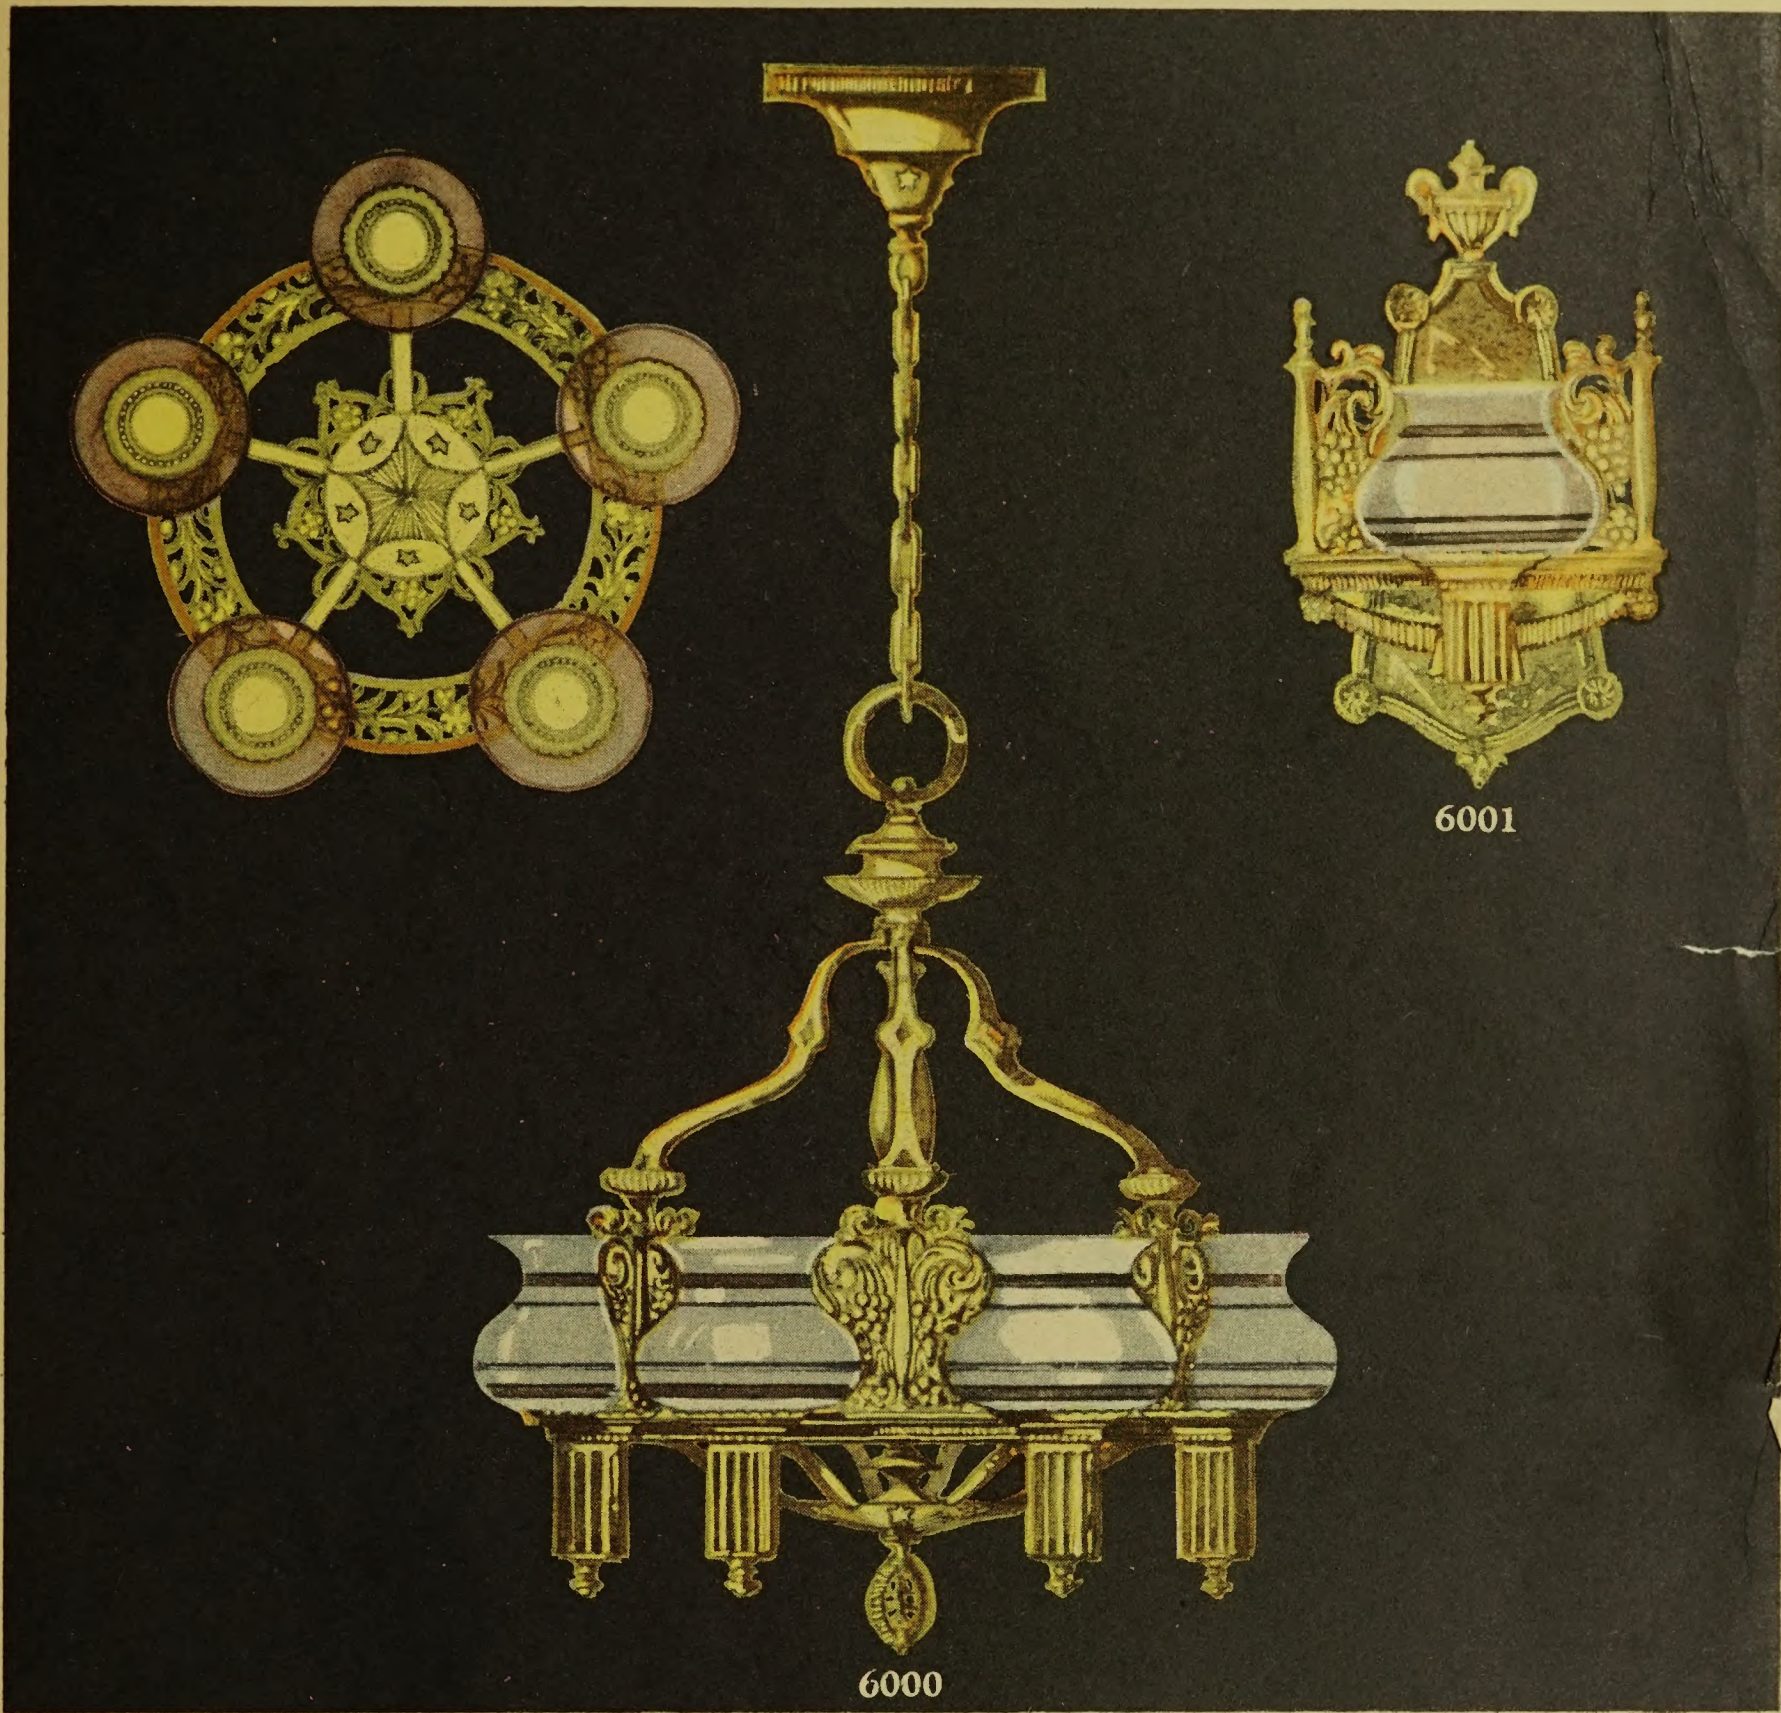

Lighting
CATALOG
of
Popular Designs

Estellite Co
476 Broome St
New York City

Account 50.33 1/3% in standard plug
lot.

6000 Line

"Colonial Mode," Modern Style

Authentic Colonial design interpreted in a modern manner with shaded light. All fixtures in this line are supplied wired complete with keyless sockets, unless otherwise specified.