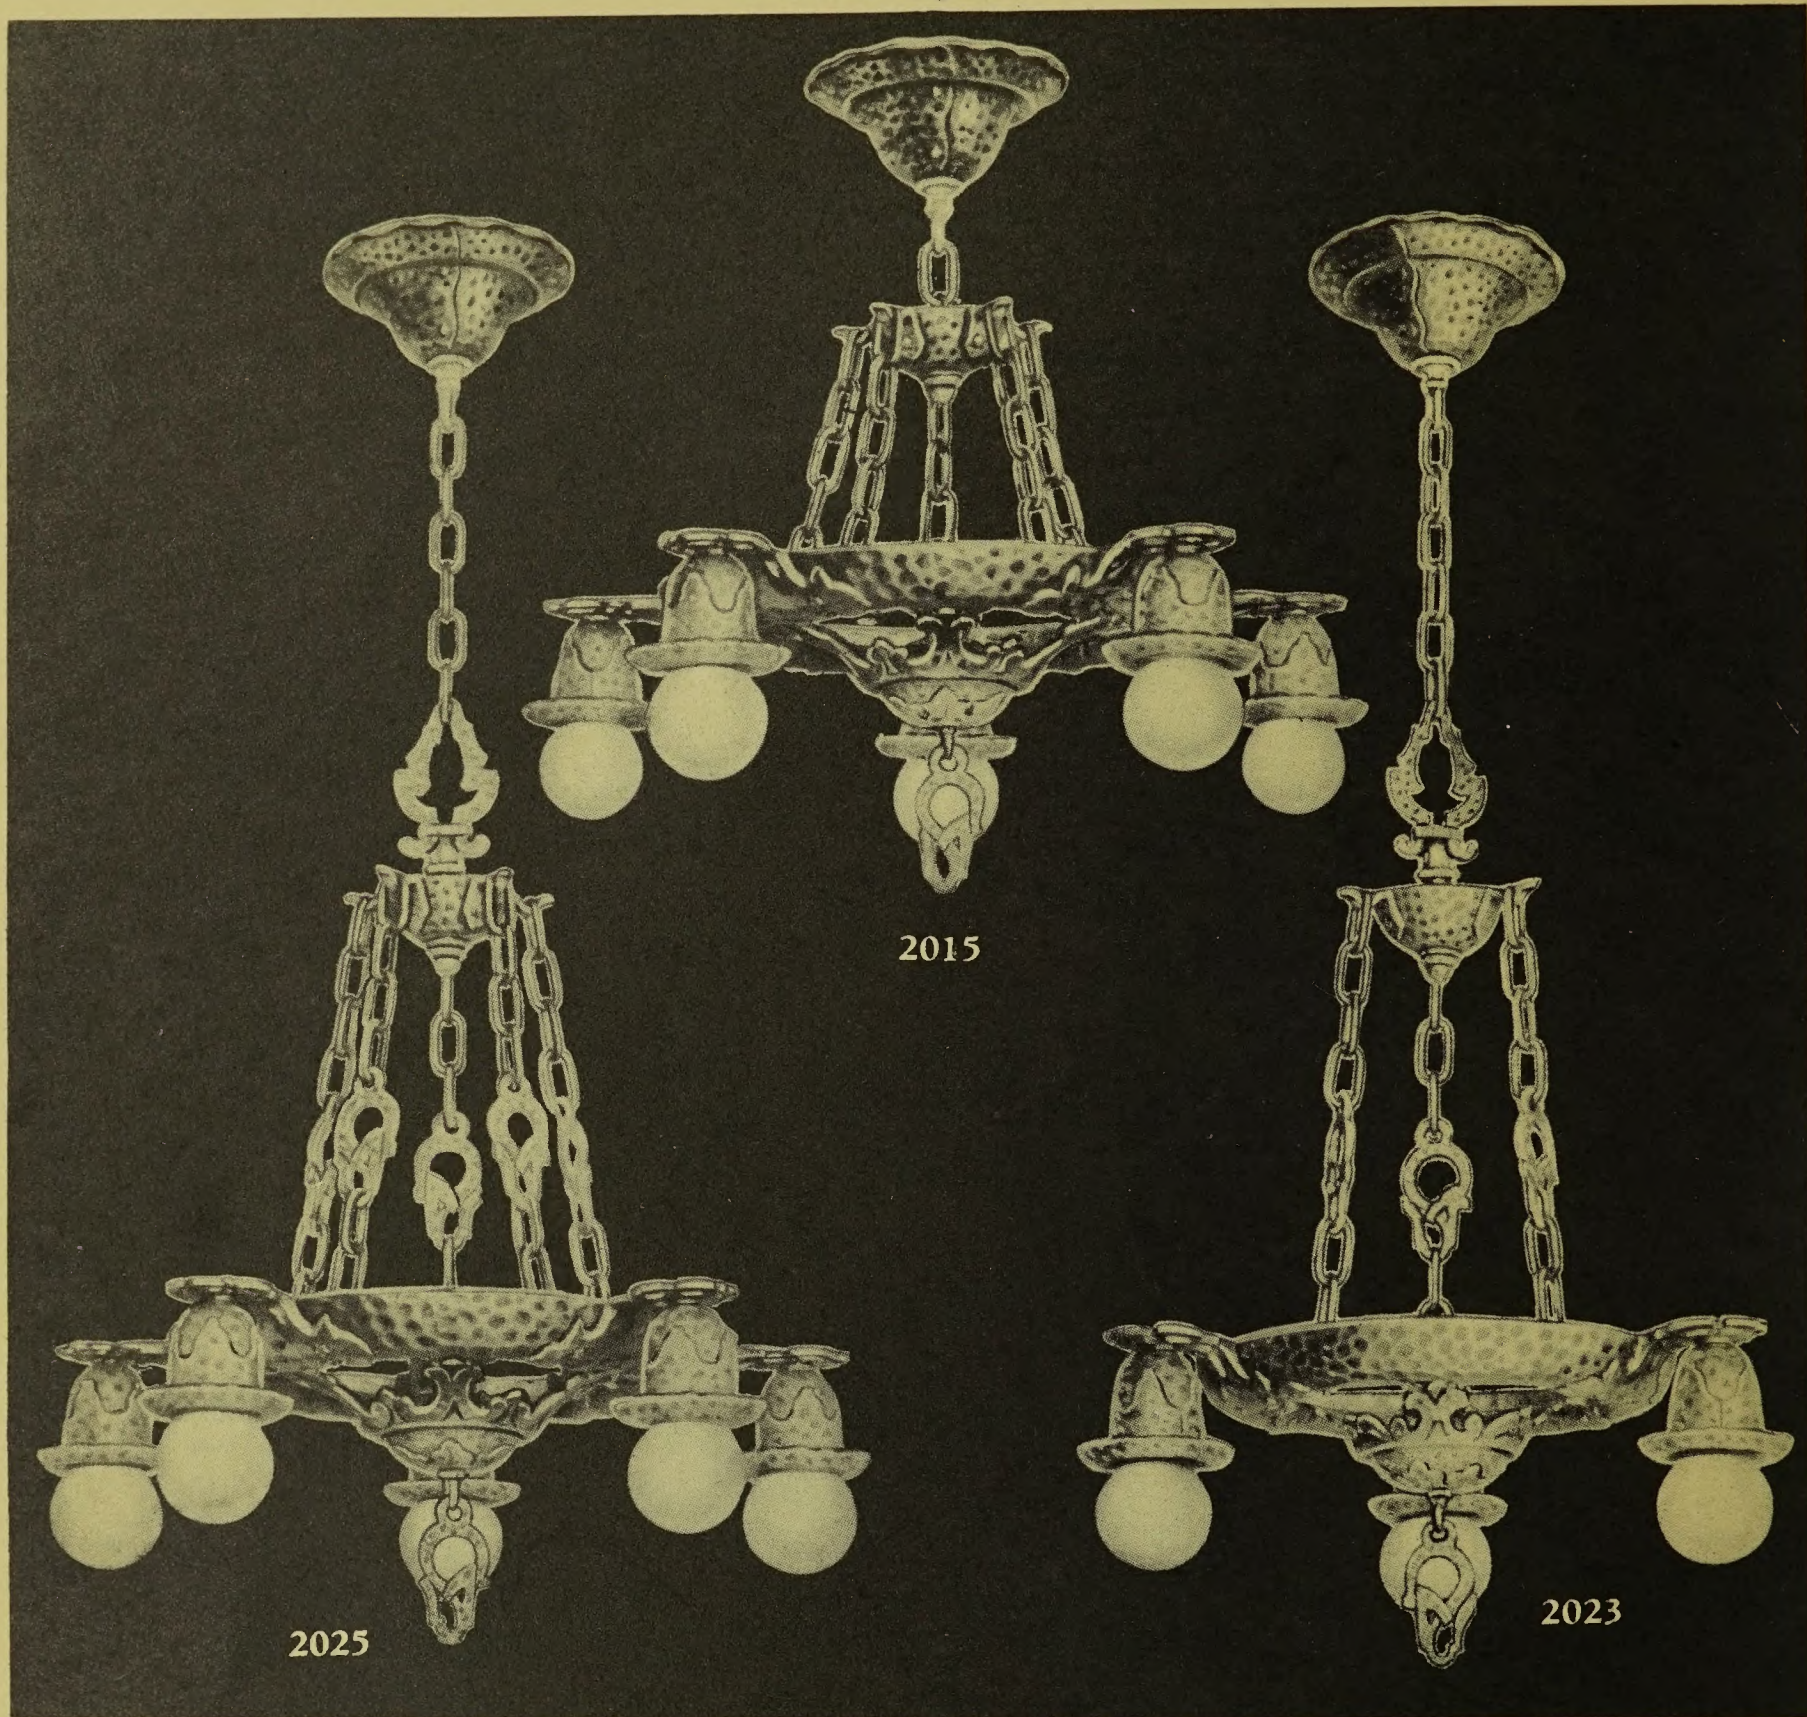

Estellite

2000 Line

Craftsmanship in Iron

5 Light Semi-flush

Length, 17 inches

Spread, 19 inches

No. S 2015—Swedish iron with brass trim finish $9.15 List

No. C 2015—Oxidized Copper Finish 9.15 List

Individually Packed

5 Light Drop

Spread, 19 inches

No. S 2025—Swedish iron with brass trim finish $10.95 List

No. C 2025—Oxidized Copper Finish 10.95 List

Individually Packed

3 Light Drop

Spread, 14 inches

No. S 2023—Swedish iron with brass trim finish $7.80 List

No. C 2023—Oxidized Copper Finish 7.80 List

Individually Packed