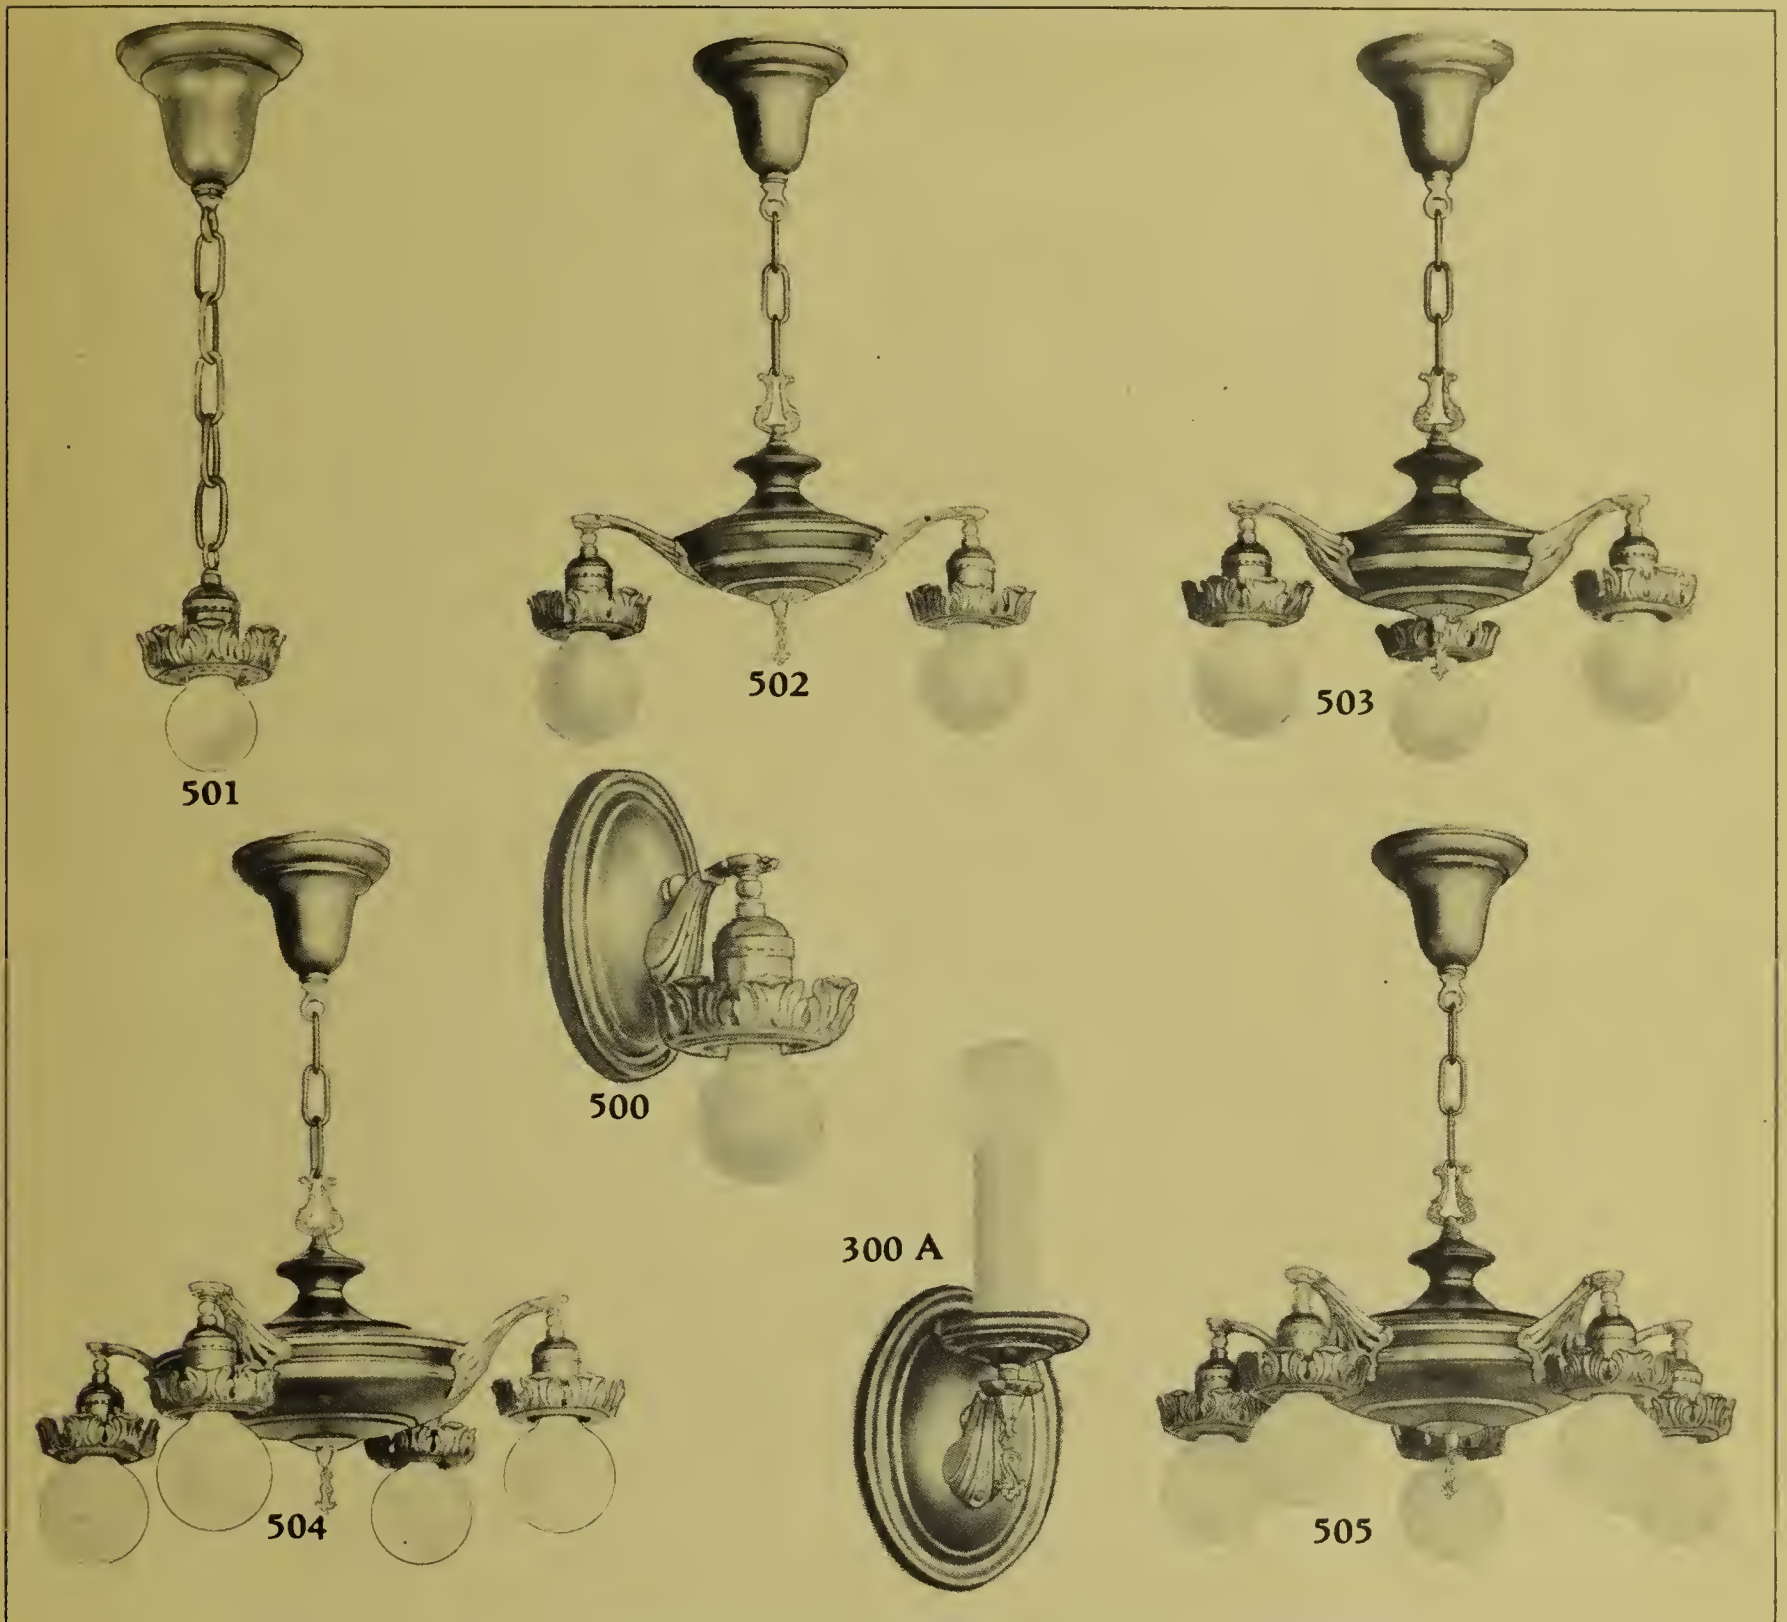

No. C 2023—Oxidized Copper Finish 7.80 List

Individually Packed

Estellite

Body Fixture Line

2 Light and 3 Light Body Fixtures

		Spread, 15½ Inches						
		Browntone	Graytone	Browntone	Graytone	Browntone	Graytone	
		2 Light	2 Light	3 Light	3 Light	3 Light	3 Light	
		List	List	List	List	List	List	
Wired, Knocked Down, with Adapters	B 502	\$3.75	G 502	\$3.75	B 503	\$4.95	G 503	\$4.95
Wired, Assembled, Socket Cover Only	BW 302	4.05	GW 302	4.05	BW 303	5.70	GW 303	5.70
Bare, Socket Covers Only	B 302	2.55	G 302	2.55	B 303	3.45	G 303	3.45